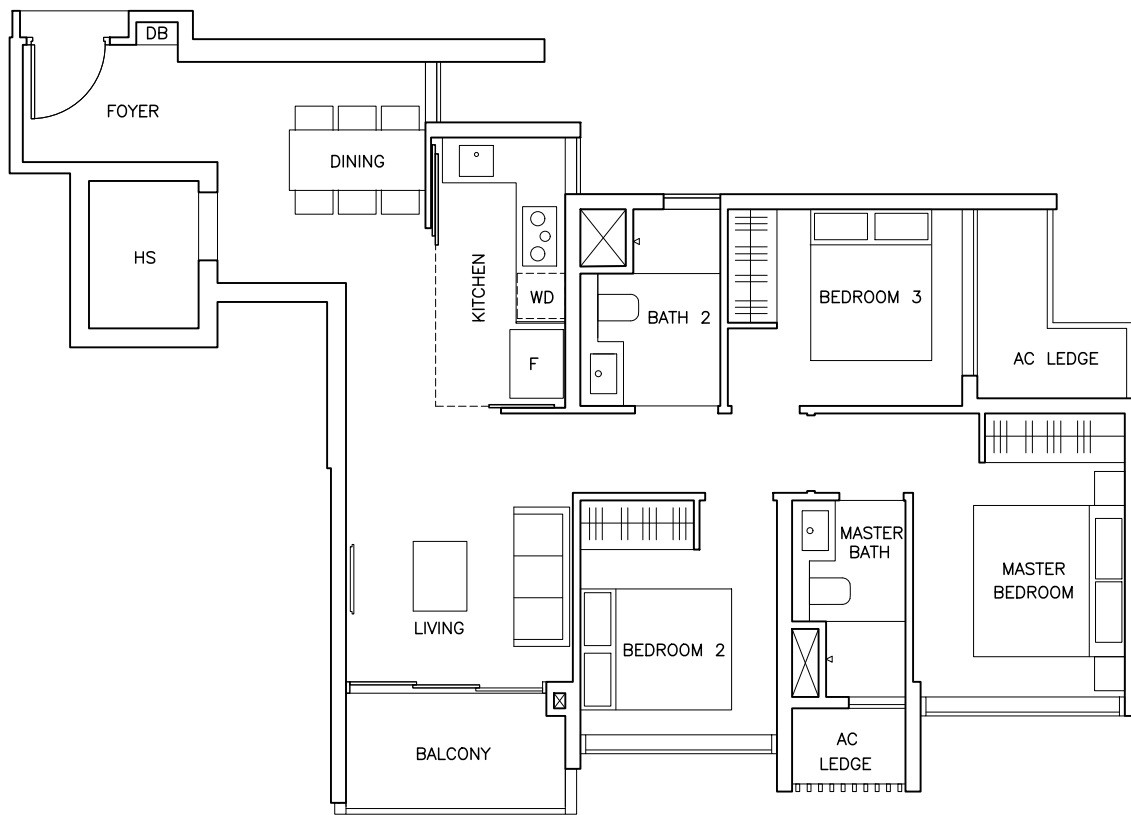

C1

3 BEDROOM CLASSIC

94 sqm (1012 sqft)