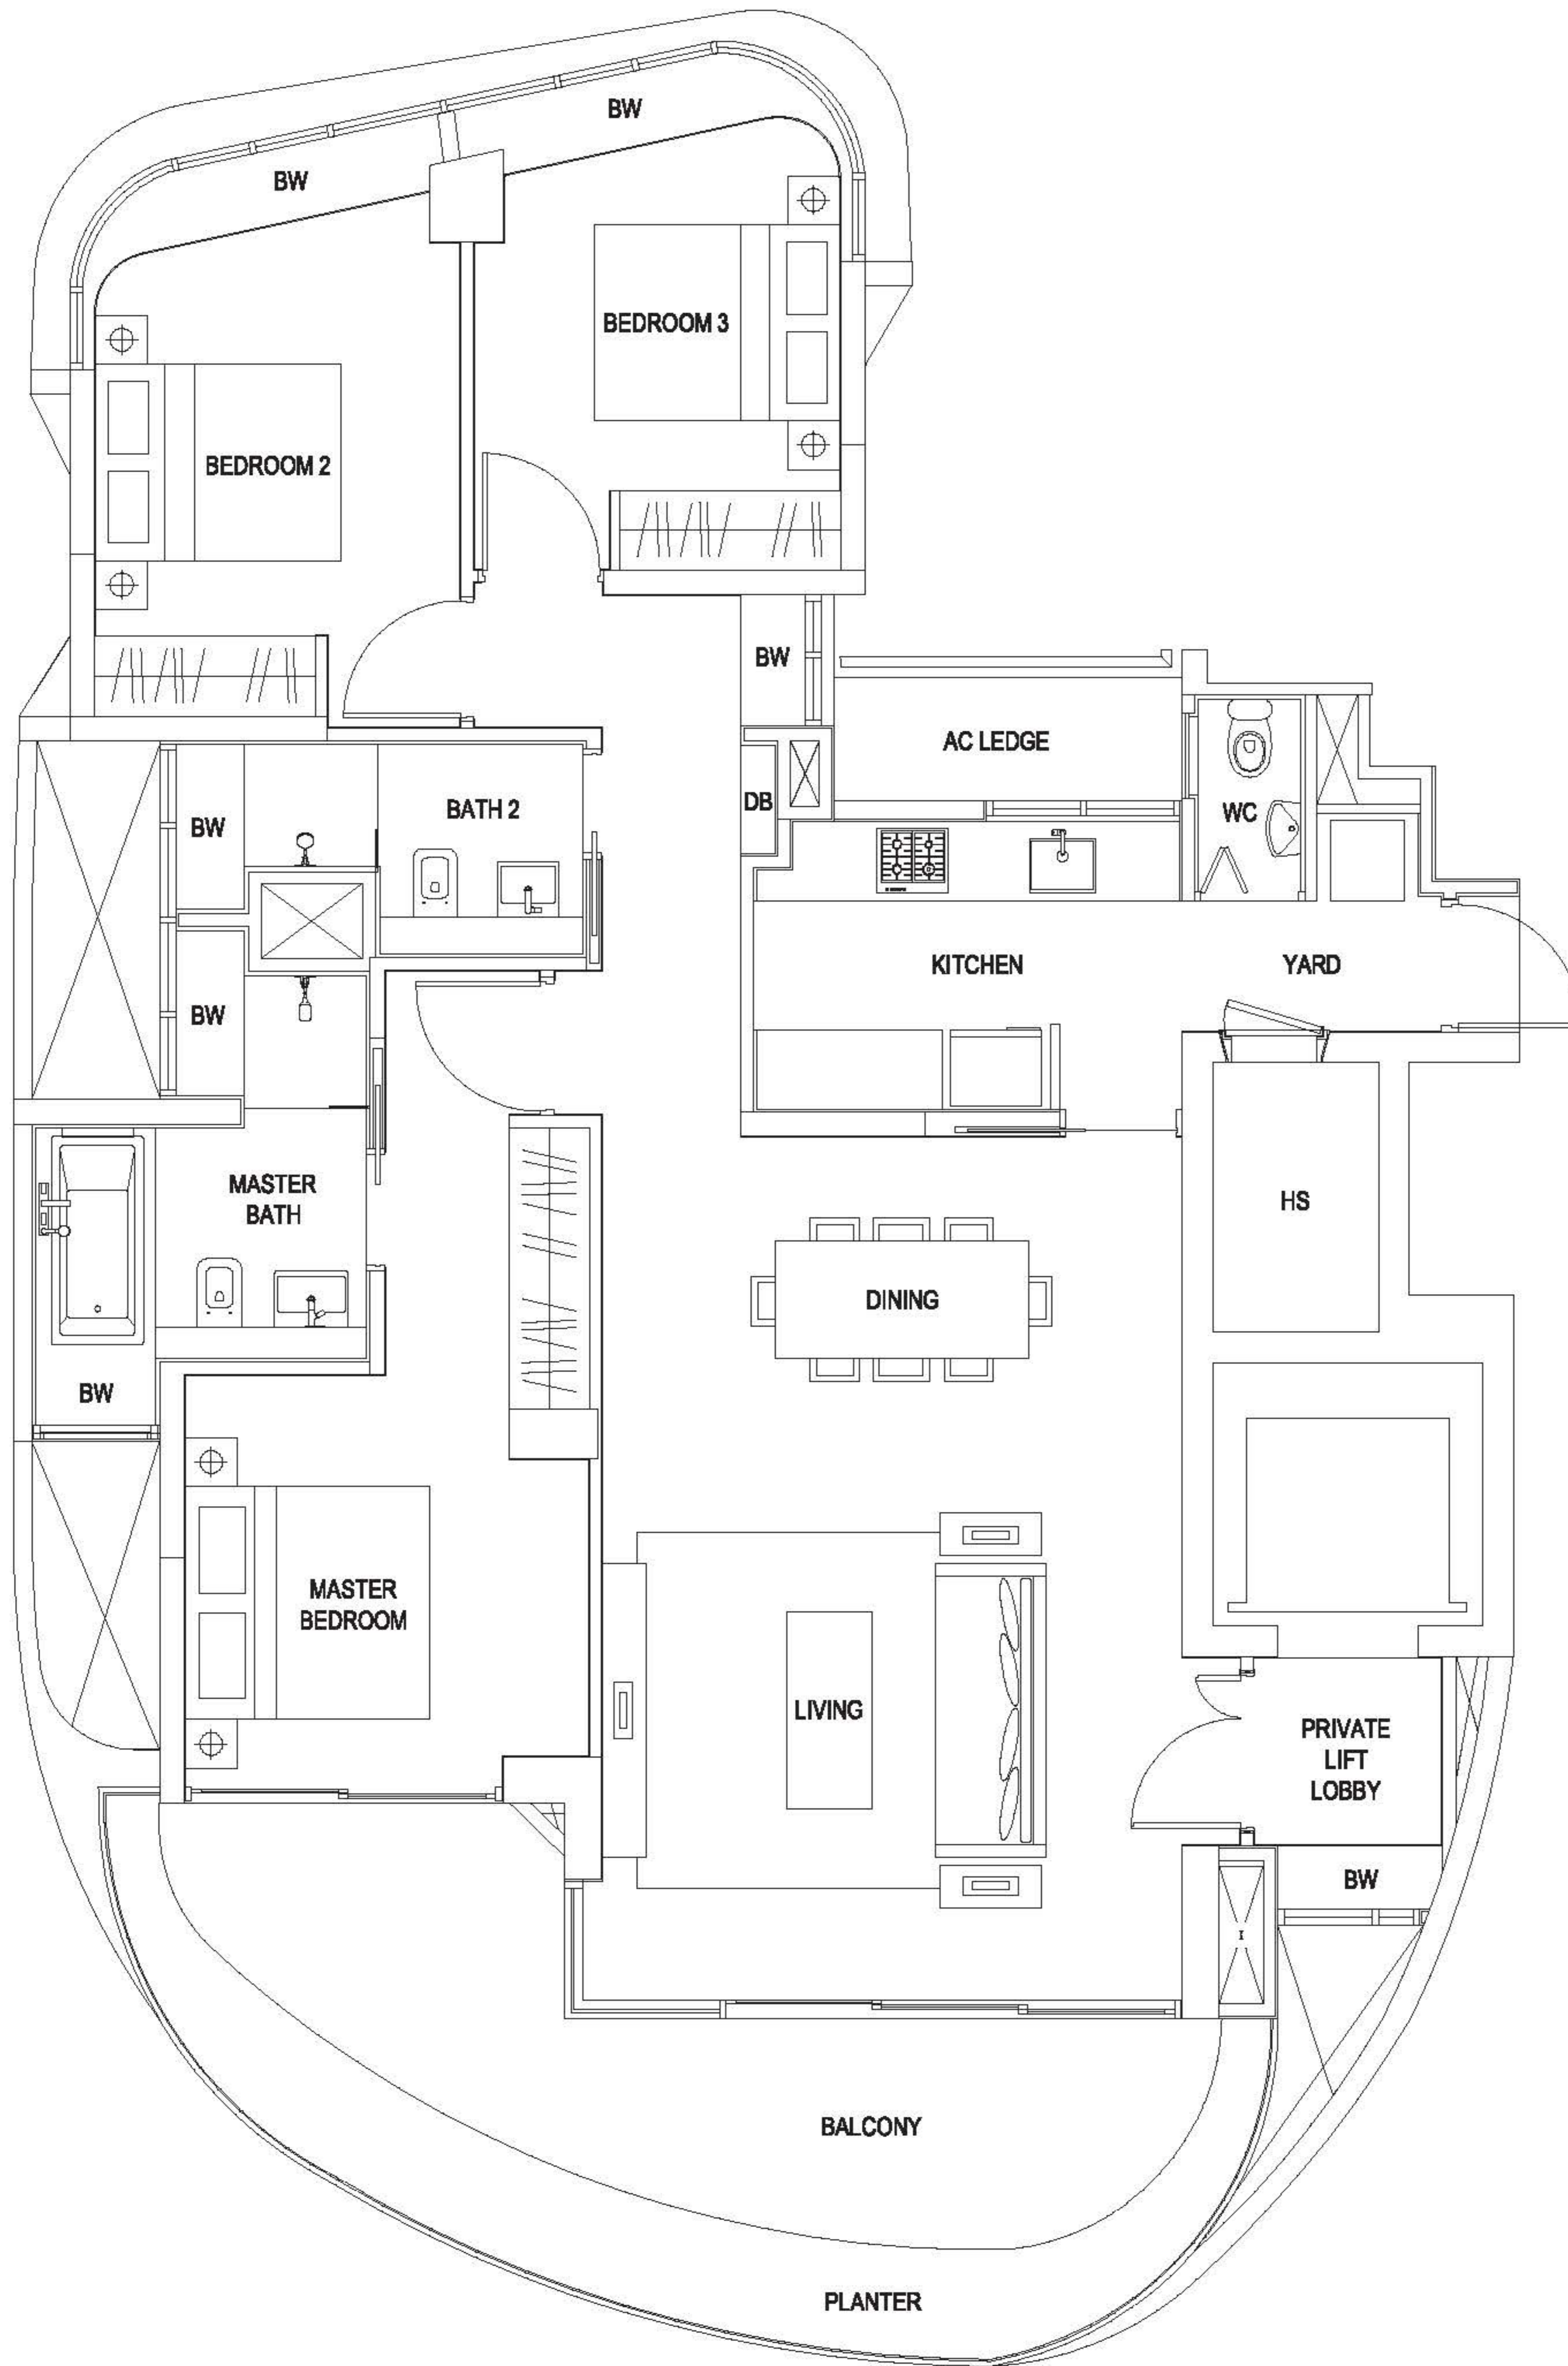

3-BEDROOM (PES)

TYPE A1g

177 sqm / 1,905 sqft
(including PES of 43 sqm / 463 sqft)

#01-12

3-BEDROOM TYPE A1

160 sqm / 1,722 sqft

#02-12 to #16-12

3-BEDROOM (PES)

TYPE A2g-2

193 sqm / 2,077 sqft
(including PES of 42 sqm / 452 sqft)

#01-07 (Mirror)

#01-10

#01-11 (Mirror)

TYPE A2g-3

183 sqm / 1,970 sqft
(including PES of 32 sqm / 344 sqft)

#01-06

Differences between Types A2g-2, A2g-3 are in the shape and sizes of the PES areas.
The rest of their layouts are otherwise identical.

3-BEDROOM TYPE A2

177 sqm / 1,905 sqft

#02-06 to #16-06

#02-07 to #15-07 (Mirror)

#02-10 to #15-10

#02-11 to #16-11 (Mirror)