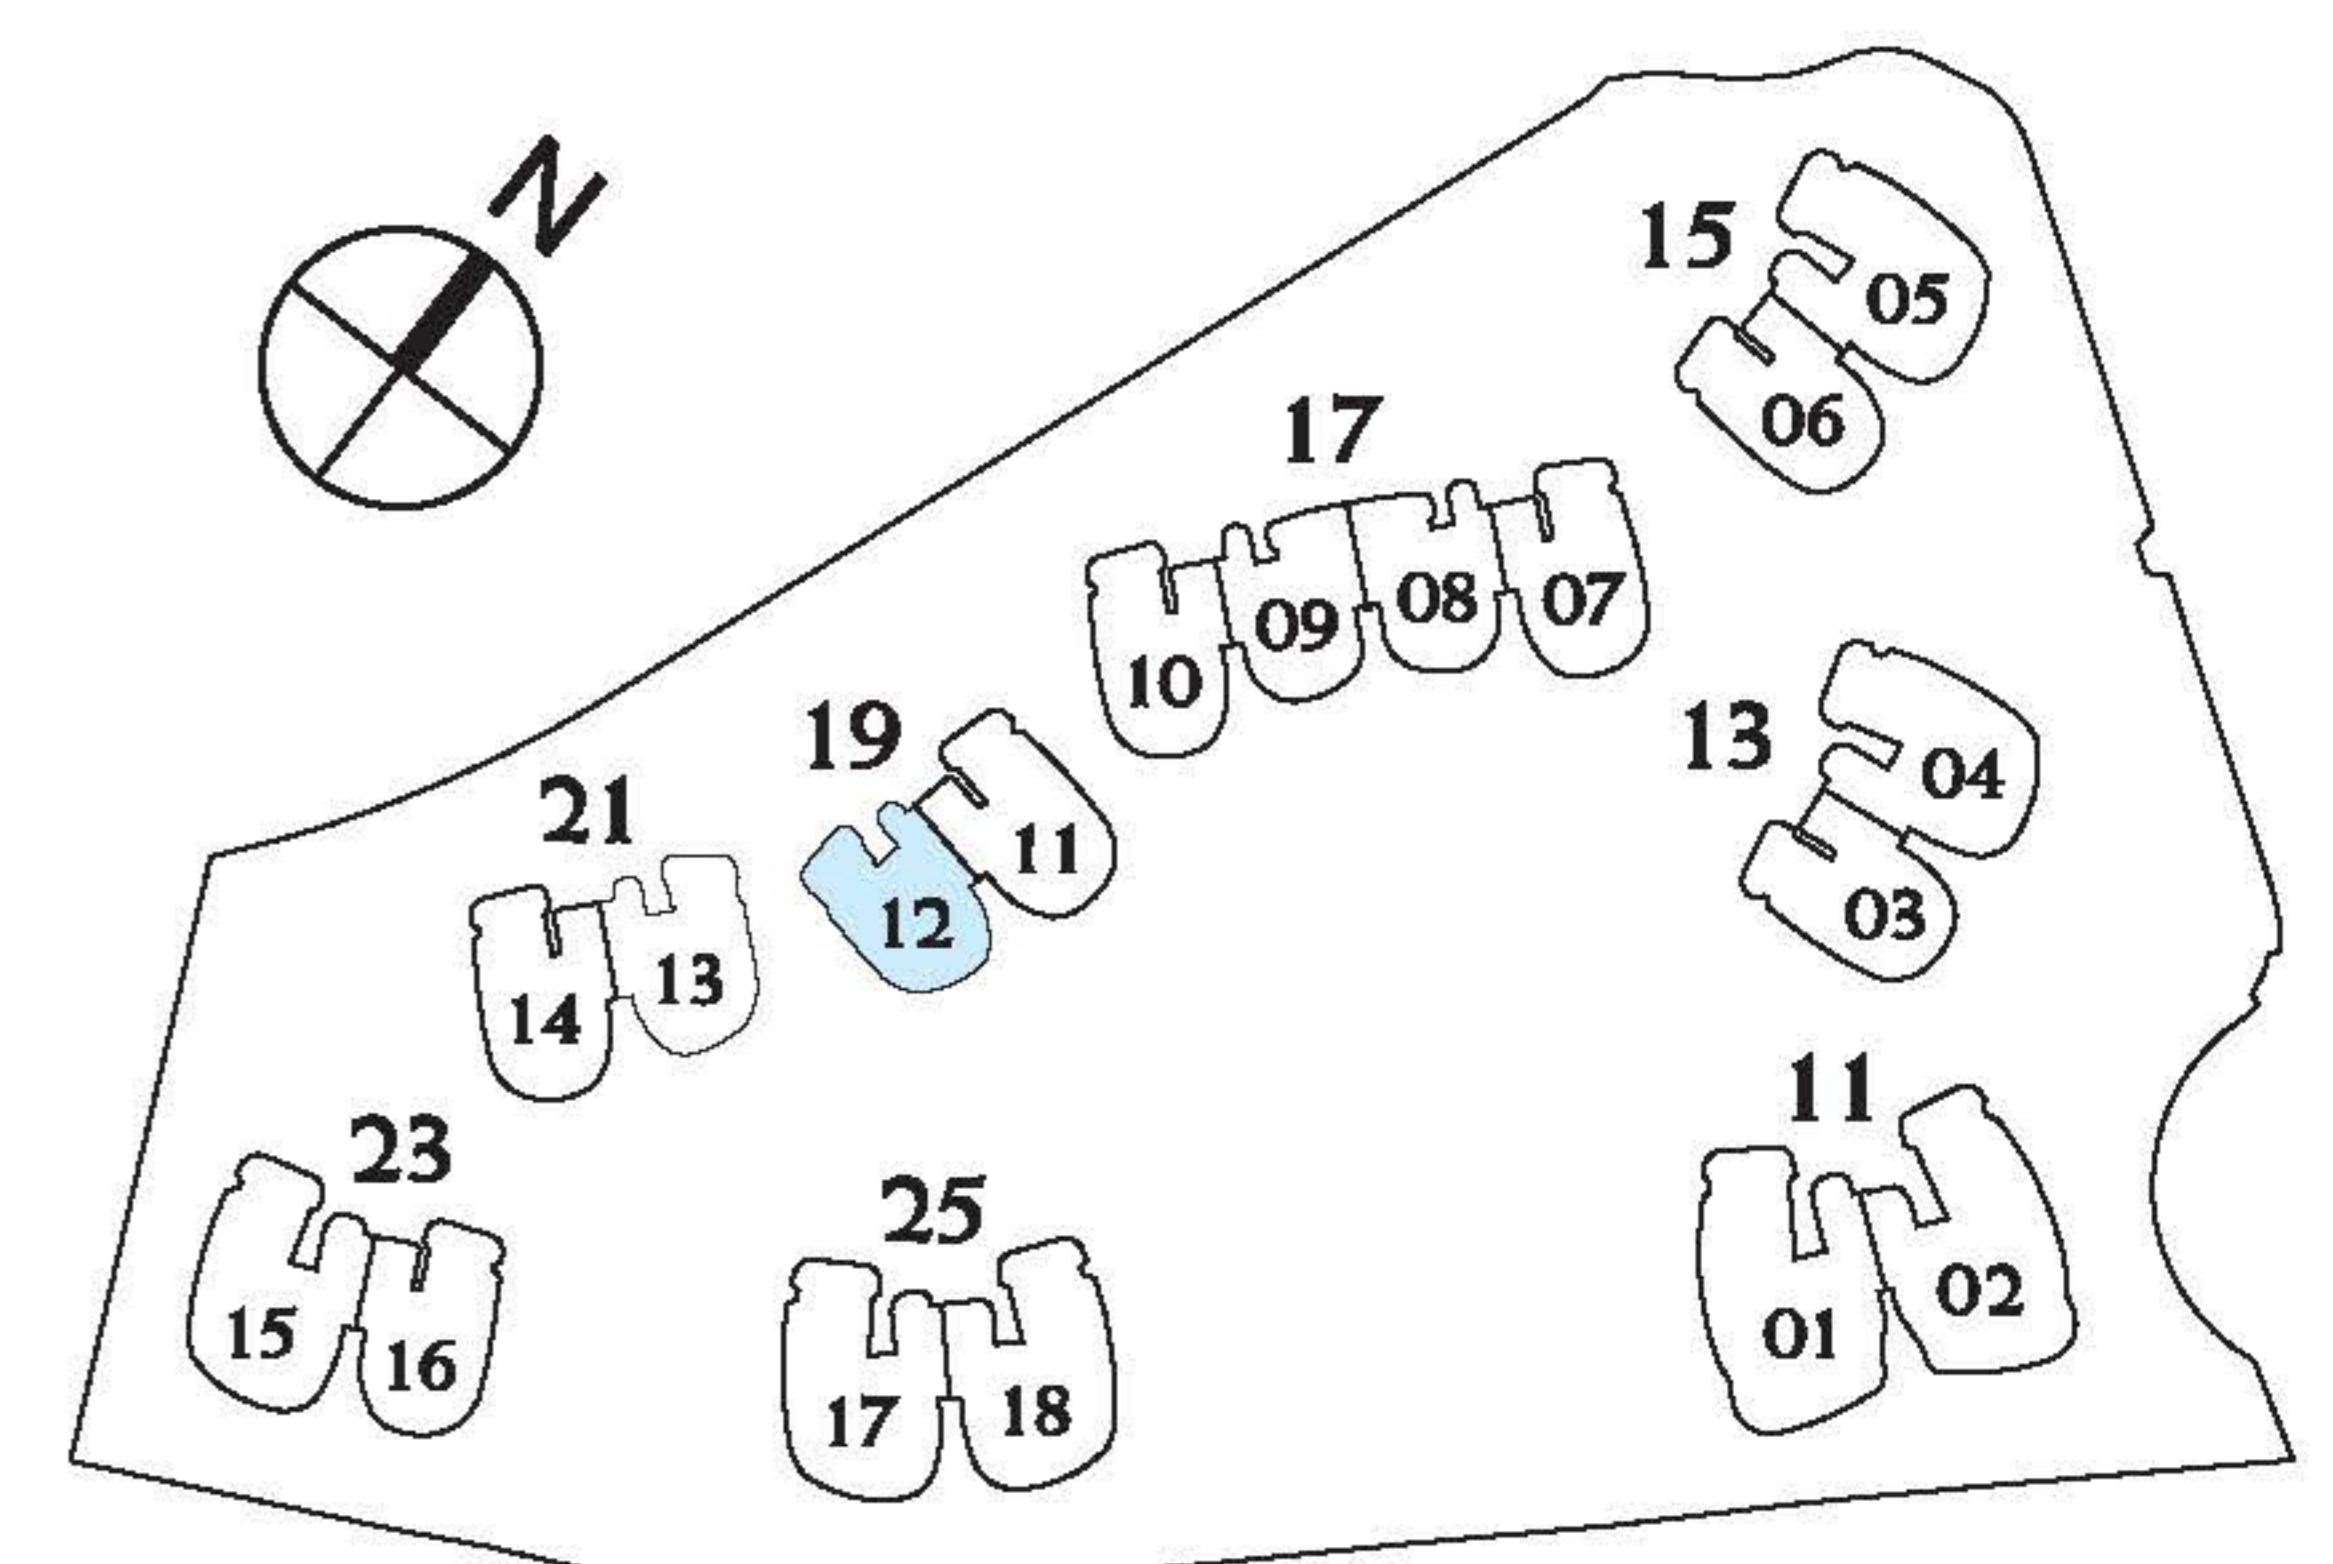

3-BEDROOM (PES)

TYPE A1g

177 sqm / 1,905 sqft
(including PES of 43 sqm / 463 sqft)

#01-12

3-BEDROOM TYPE A1

160 sqm / 1,722 sqft

#02-12 to #16-12

3-BEDROOM (PES)

TYPE A2g-2

193 sqm / 2,077 sqft
(including PES of 42 sqm / 452 sqft)

#01-07 (Mirror)

#01-10

#01-11 (Mirror)

TYPE A2g-3

183 sqm / 1,970 sqft
(including PES of 32 sqm / 344 sqft)

#01-06

Differences between Types A2g-2, A2g-3 are in the shape and sizes of the PES areas.
The rest of their layouts are otherwise identical.

3-BEDROOM TYPE A2

177 sqm / 1,905 sqft

#02-06 to #16-06

#02-07 to #15-07 (Mirror)

#02-10 to #15-10

#02-11 to #16-11 (Mirror)