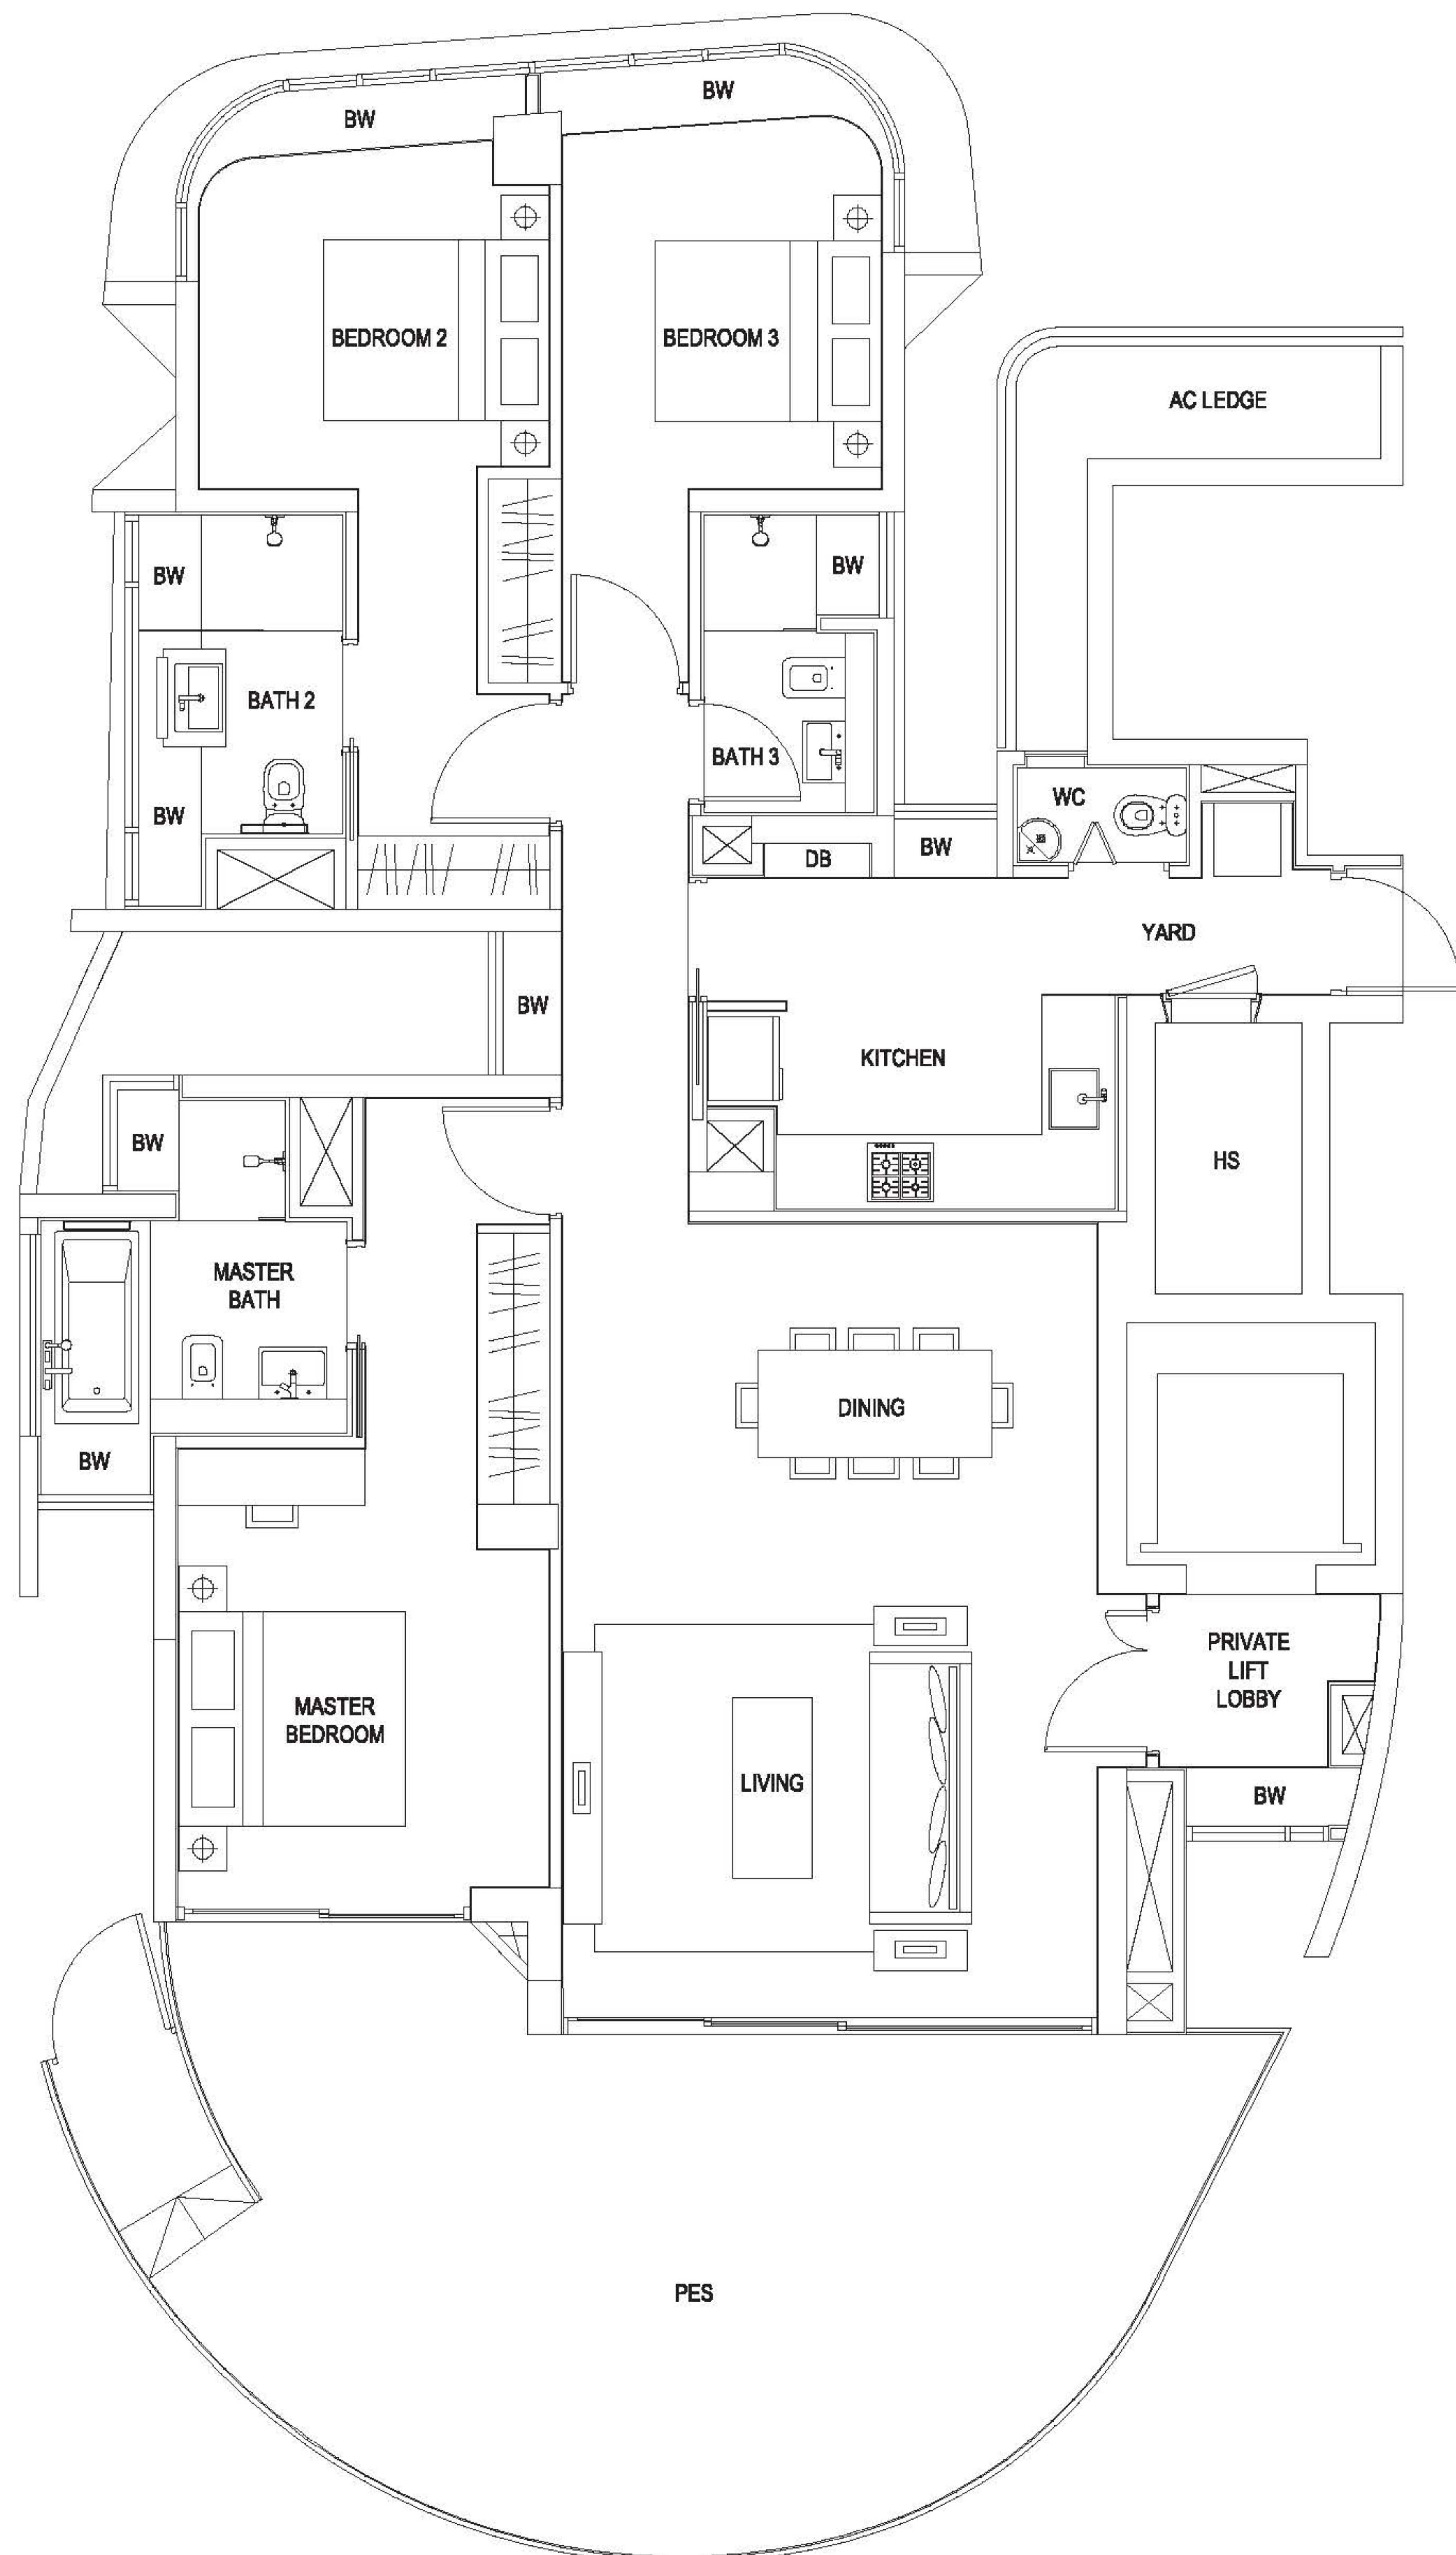

3-BEDROOM (PES)

TYPE A1g

177 sqm / 1,905 sqft
(including PES of 43 sqm / 463 sqft)

#01-12

3-BEDROOM TYPE A1

160 sqm / 1,722 sqft

#02-12 to #16-12

3-BEDROOM (PES)

TYPE A2g-2

193 sqm / 2,077 sqft
(including PES of 42 sqm / 452 sqft)

#01-07 (Mirror)

#01-10

#01-11 (Mirror)

TYPE A2g-3

183 sqm / 1,970 sqft
(including PES of 32 sqm / 344 sqft)

#01-06

Differences between Types A2g-2, A2g-3 are in the shape and sizes of the PES areas.
The rest of their layouts are otherwise identical.

3-BEDROOM TYPE A2

177 sqm / 1,905 sqft

#02-06 to #16-06

#02-07 to #15-07 (Mirror)

#02-10 to #15-10

#02-11 to #16-11 (Mirror)