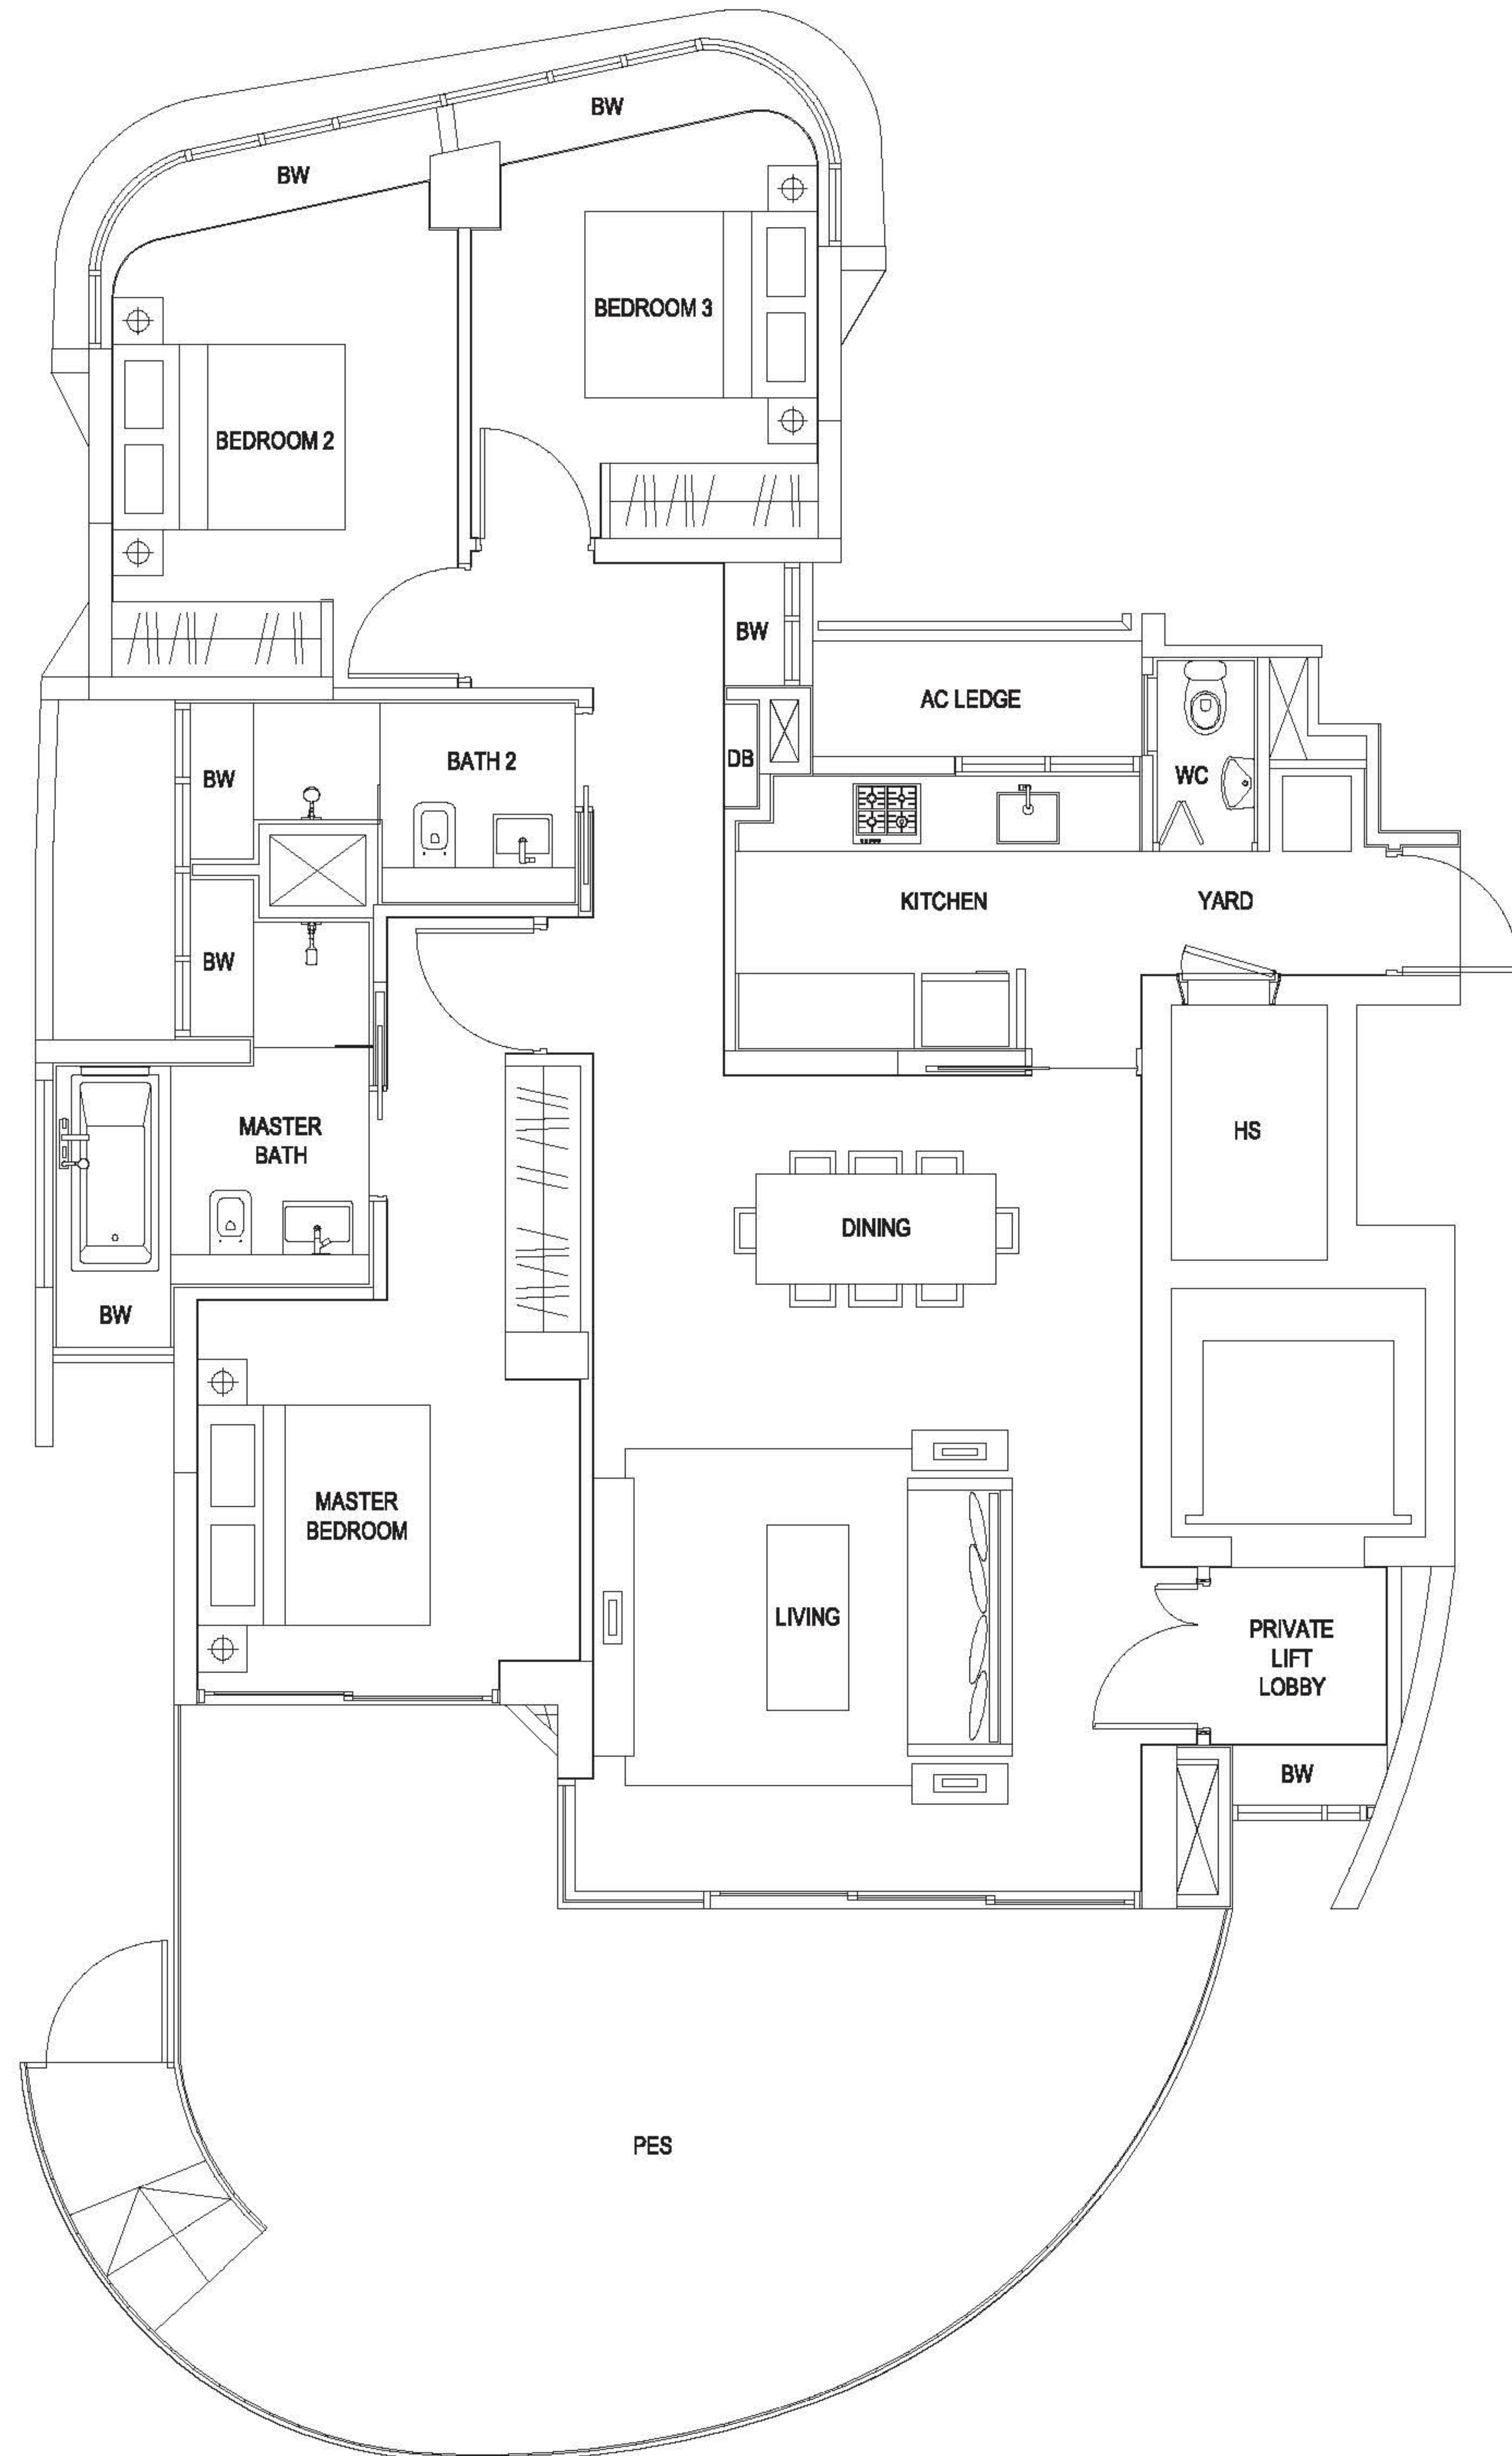

3-BEDROOM (PES)

TYPE A1g

177 sqm / 1,905 sqft
(including PES of 43 sqm / 463 sqft)

#01-12

3-BEDROOM TYPE A1

160 sqm / 1,722 sqft

#02-12 to #16-12

3-BEDROOM (PES)

TYPE A2g-2

193 sqm / 2,077 sqft
(including PES of 42 sqm / 452 sqft)

#01-07 (Mirror)

#01-10

#01-11 (Mirror)

TYPE A2g-3

183 sqm / 1,970 sqft
(including PES of 32 sqm / 344 sqft)

#01-06

Differences between Types A2g-2, A2g-3 are in the shape and sizes of the PES areas.
The rest of their layouts are otherwise identical.

3-BEDROOM TYPE A2

177 sqm / 1,905 sqft

#02-06 to #16-06

#02-07 to #15-07 (Mirror)

#02-10 to #15-10

#02-11 to #16-11 (Mirror)