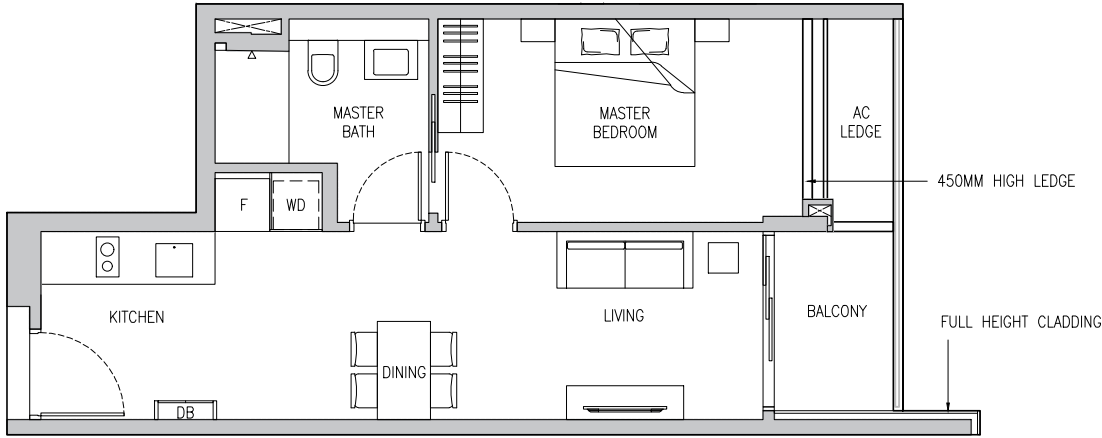

# TYPE A

## 1 Bedroom

57 sqm / 614 sqft

#02 - 03

#03 - 03

#04 - 03

Legend

- F FRIDGE
- WD WASHER DRYER
- DB DISTRIBUTION BOX
- ST STORAGE

\* The balcony shall not be enclosed unless with the approved balcony screen