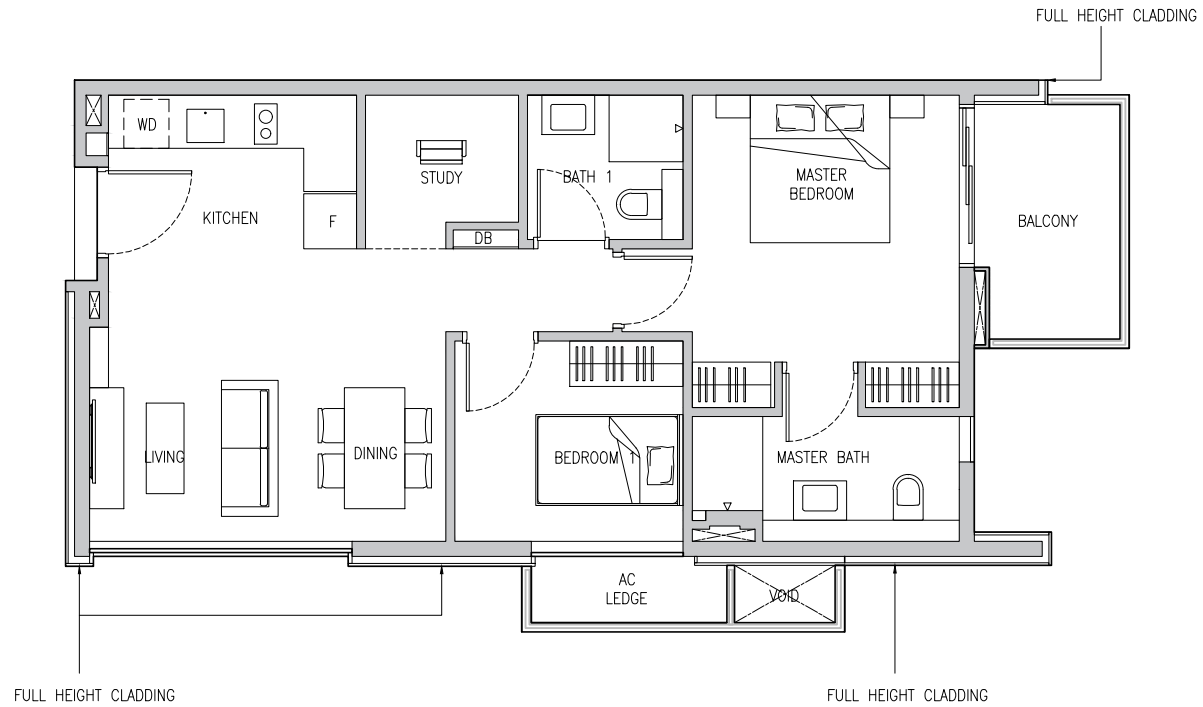

TYPE B

2 Bedroom

73 sqm / 786 sqft

#02 - 06

#03 - 06

#04 - 06

#05 - 06

Legend

F	FRIDGE
WD	WASHER DRYER
DB	DISTRIBUTION BOX
ST	STORAGE

* The balcony shall not be enclosed unless with the approved balcony screen

TYPE B1

2 Bedroom + 1

81 sqm / 872 sqft

#02-04

#03-04

#04-04

Legend

- F FRIDGE
- WD WASHER DRYER
- DB DISTRIBUTION BOX
- ST STORAGE

* The balcony shall not be enclosed unless with the approved balcony screen

TYPE B2

2 Bedroom + 1

85 sqm / 915 sqft

#02 - 05

#03 - 05