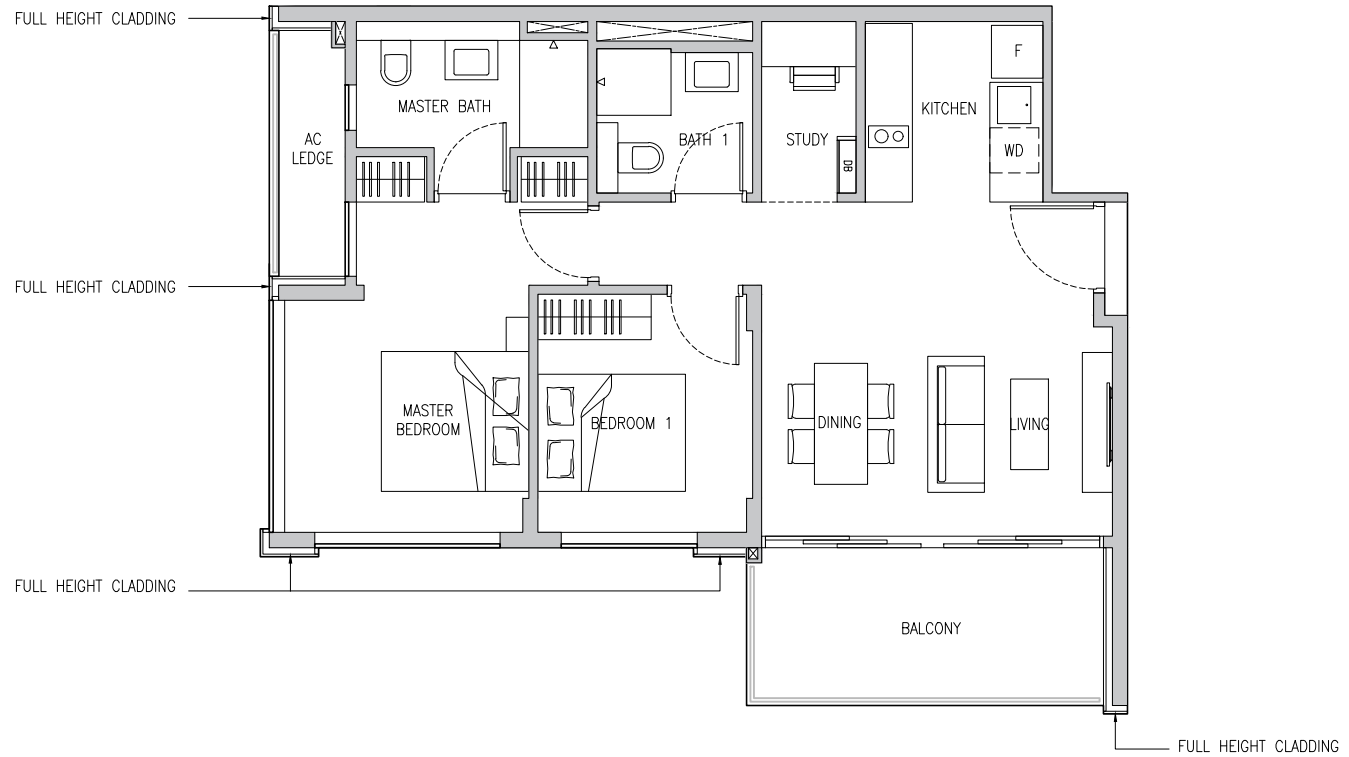

TYPE B

2 Bedroom

73 sqm / 786 sqft

#02 - 06

#03 - 06

#04 - 06

#05 - 06

Legend

F	FRIDGE
WD	WASHER DRYER
DB	DISTRIBUTION BOX
ST	STORAGE

* The balcony shall not be enclosed unless with the approved balcony screen

TYPE B1

2 Bedroom + 1

81 sqm / 872 sqft

#02-04

#03-04

#04-04

Legend

- F FRIDGE
- WD WASHER DRYER
- DB DISTRIBUTION BOX
- ST STORAGE

* The balcony shall not be enclosed unless with the approved balcony screen

TYPE B2

2 Bedroom + 1

85 sqm / 915 sqft

#02 - 05

#03 - 05

#04 - 05

#05 - 05

Legend

- F FRIDGE
- WD WASHER DRYER
- DB DISTRIBUTION BOX
- ST STORAGE

* The balcony shall not be enclosed unless with the approved balcony screen