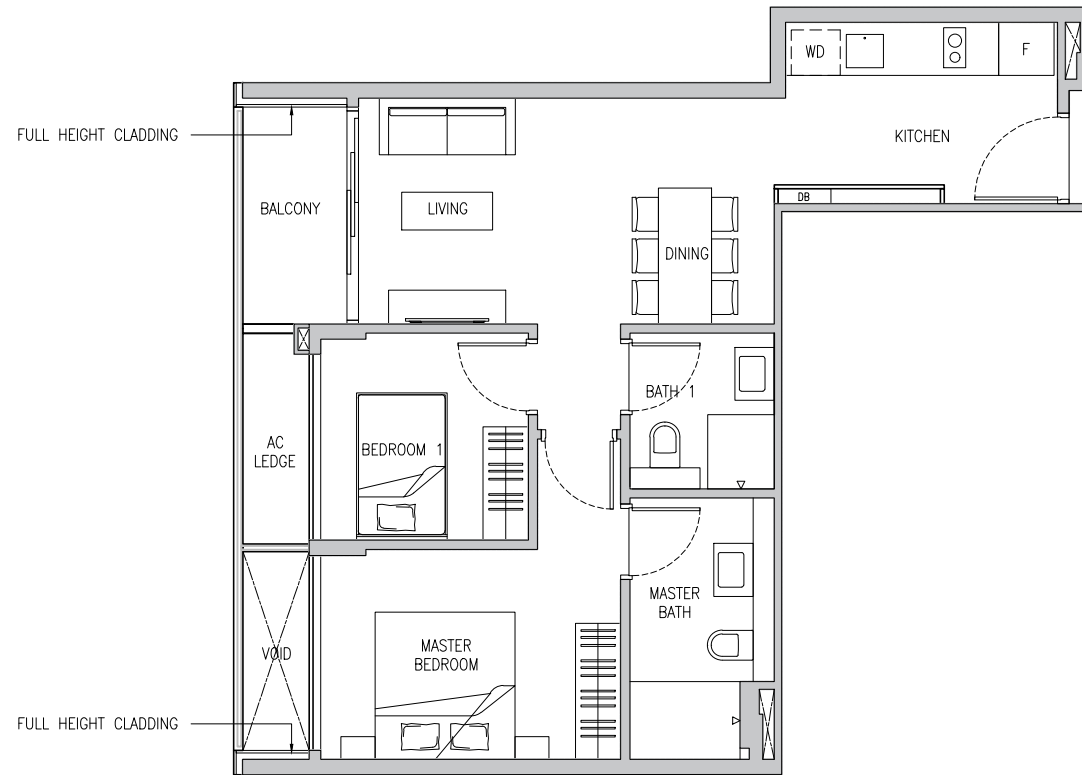

TYPE B

2 Bedroom

73 sqm / 786 sqft

#02 - 06

#03 - 06

#04 - 06

#05 - 06

Legend

F	FRIDGE
WD	WASHER DRYER
DB	DISTRIBUTION BOX
ST	STORAGE

* The balcony shall not be enclosed unless with the approved balcony screen

TYPE B1

2 Bedroom + 1

81 sqm / 872 sqft

#02-04

#03-04

#04-04

Legend

- F FRIDGE
- WD WASHER DRYER
- DB DISTRIBUTION BOX
- ST STORAGE

* The balcony shall not be enclosed unless with the approved balcony screen

TYPE B2

2 Bedroom + 1

85 sqm / 915 sqft

#02 - 05

#03 - 05

#04 - 05

#05 - 05

Legend

- F FRIDGE
- WD WASHER DRYER
- DB DISTRIBUTION BOX
- ST STORAGE

* The balcony shall not be enclosed unless with the approved balcony screen