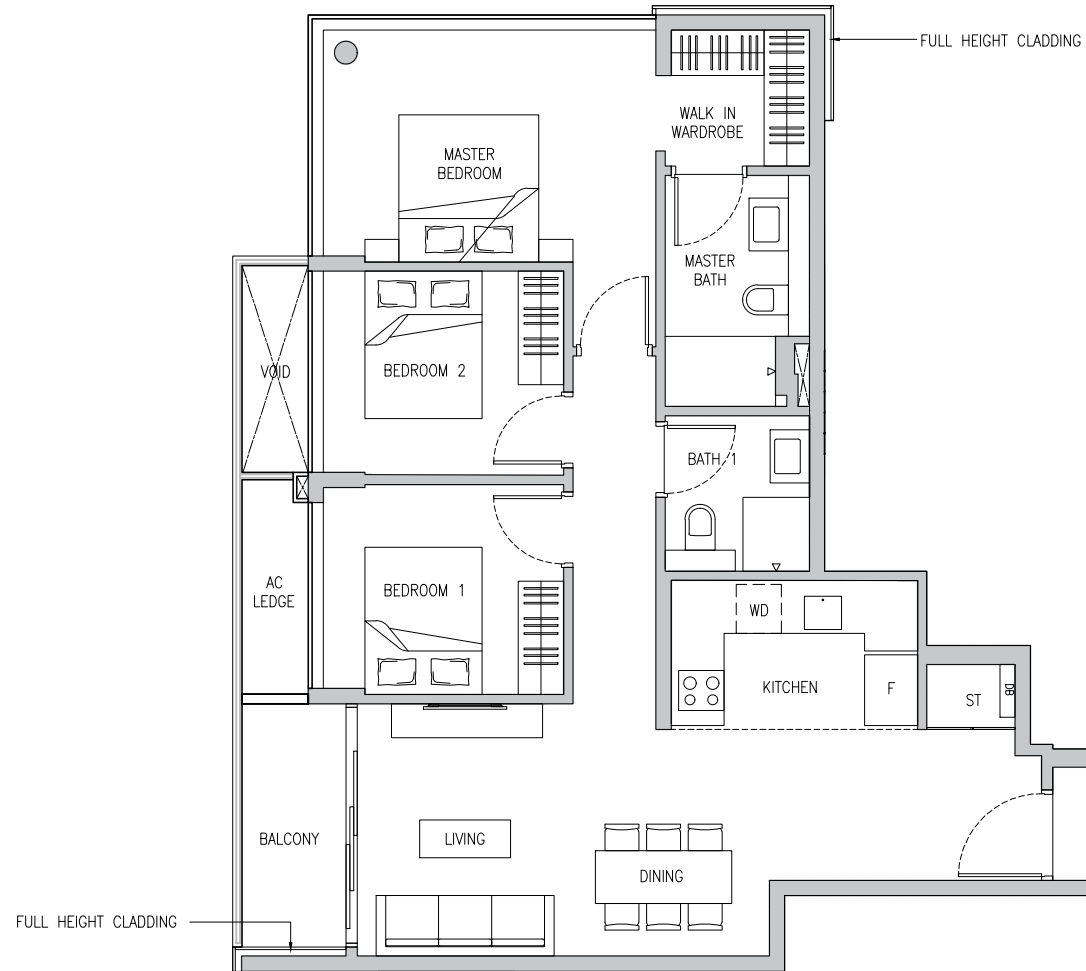

TYPE C

3 Bedroom

100 sqm / 1076 sqft

#02 - 07

#03 - 07

#04 - 07

#05 - 07

Legend

F	FRIDGE
WD	WASHER DRYER
DB	DISTRIBUTION BOX
ST	STORAGE

* The balcony shall not be enclosed unless with the approved balcony screen

TYPE C1

3 Bedroom + 1

112 sqm / 1206 sqft

#02 - 01

#03 - 01

#04 - 01

Legend

- F FRIDGE
- WD WASHER DRYER
- DB DISTRIBUTION BOX
- ST STORAGE

* The balcony shall not be enclosed unless with the approved balcony screen

TYPE C2

3 Bedroom + 1 (PREMIUM)

122 sqm / 1313 sqft

#02 - 02

#03 - 02

#04 - 02

Legend

F	FRIDGE
WD	WASHER DRYER
DB	DISTRIBUTION BOX
ST	STORAGE

* The balcony shall not be enclosed unless with the approved balcony screen