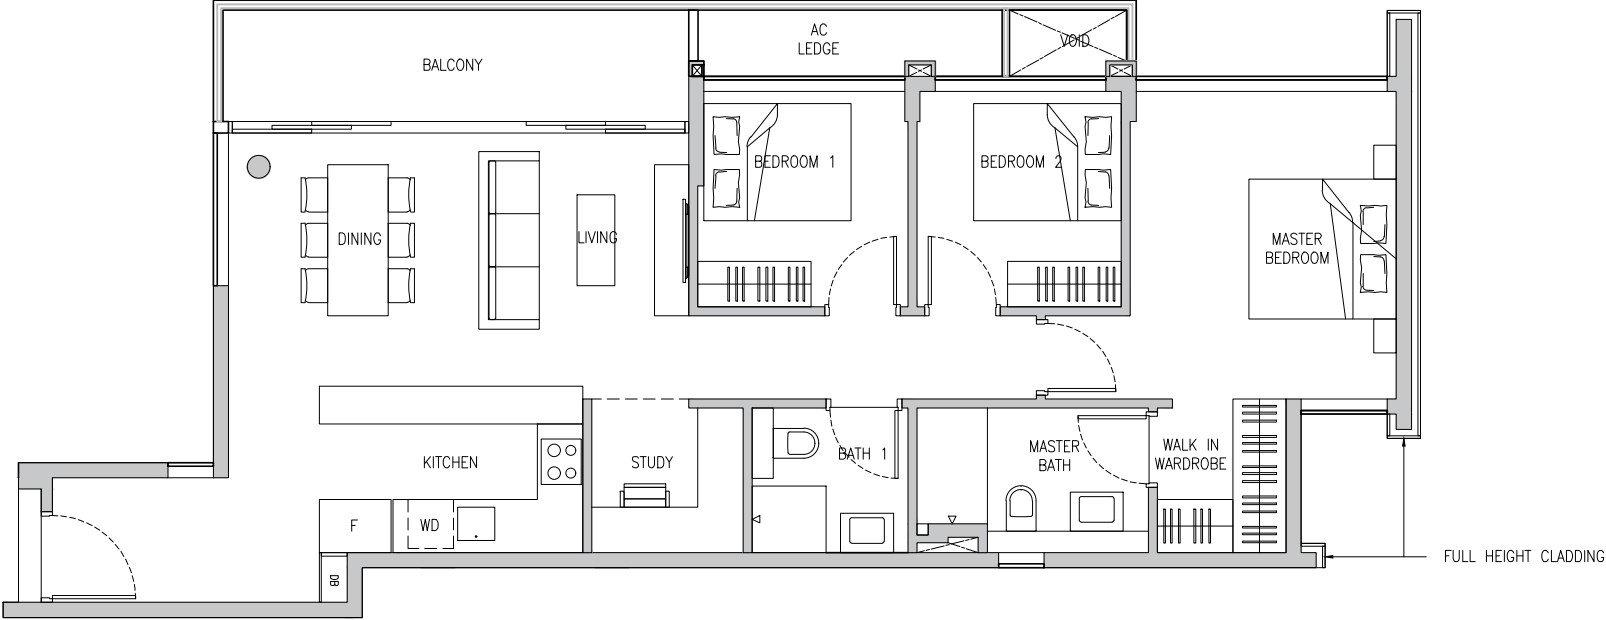

TYPE C

3 Bedroom

100 sqm / 1076 sqft

#02 - 07

#03 - 07

#04 - 07

#05 - 07

Legend

F	FRIDGE
WD	WASHER DRYER
DB	DISTRIBUTION BOX
ST	STORAGE

* The balcony shall not be enclosed unless with the approved balcony screen

TYPE C1

3 Bedroom + 1

112 sqm / 1206 sqft

#02 - 01

#03 - 01

#04 - 01

Legend

- F FRIDGE
- WD WASHER DRYER
- DB DISTRIBUTION BOX
- ST STORAGE

* The balcony shall not be enclosed unless with the approved balcony screen

TYPE C2

3 Bedroom + 1 (PREMIUM)

122 sqm / 1313 sqft

#02 - 02