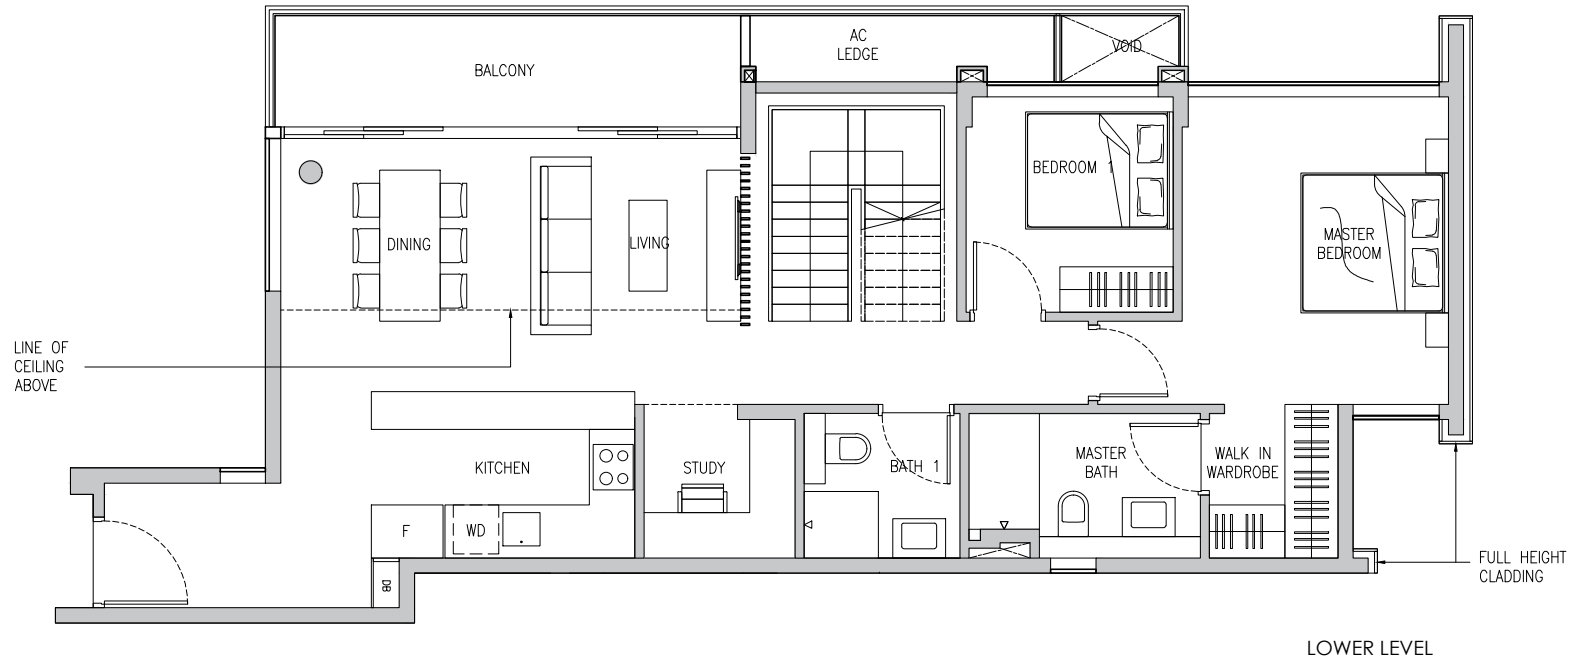

TYPE B3(PH)

2 Bedroom

91 sqm / 980 sqft

#05-03

LOWER LEVEL

Legend

- F FRIDGE
- WD WASHER DRYER
- DB DISTRIBUTION BOX
- ST STORAGE

UPPER LEVEL

* The balcony shall not be enclosed unless with the approved balcony screen

TYPE C3(PH)

3 Bedroom (PREMIUM)

137 sqm / 1475 sqft

#05-04

Legend

- F FRIDGE
- WD WASHER DRYER
- DB DISTRIBUTION BOX
- ST STORAGE

* The balcony shall not be enclosed unless with the approved balcony screen

UPPER LEVEL

TYPE D(PH)

4 Bedroom + 1

201 sqm / 2164 sqft

#05-01

Legend

- F FRIDGE
- WD WASHER DRYER
- DB DISTRIBUTION BOX
- ST STORAGE

* The balcony shall not be enclosed unless with the approved balcony screen

TYPE D1 (PH)

4 Bedroom (PREMIUM)

203 sqm / 2185 sqft

#05-02

LOWER LEVEL

UPPER LEVEL

Legend

- F FRIDGE
- WD WASHER DRYER
- DB DISTRIBUTION BOX
- ST STORAGE