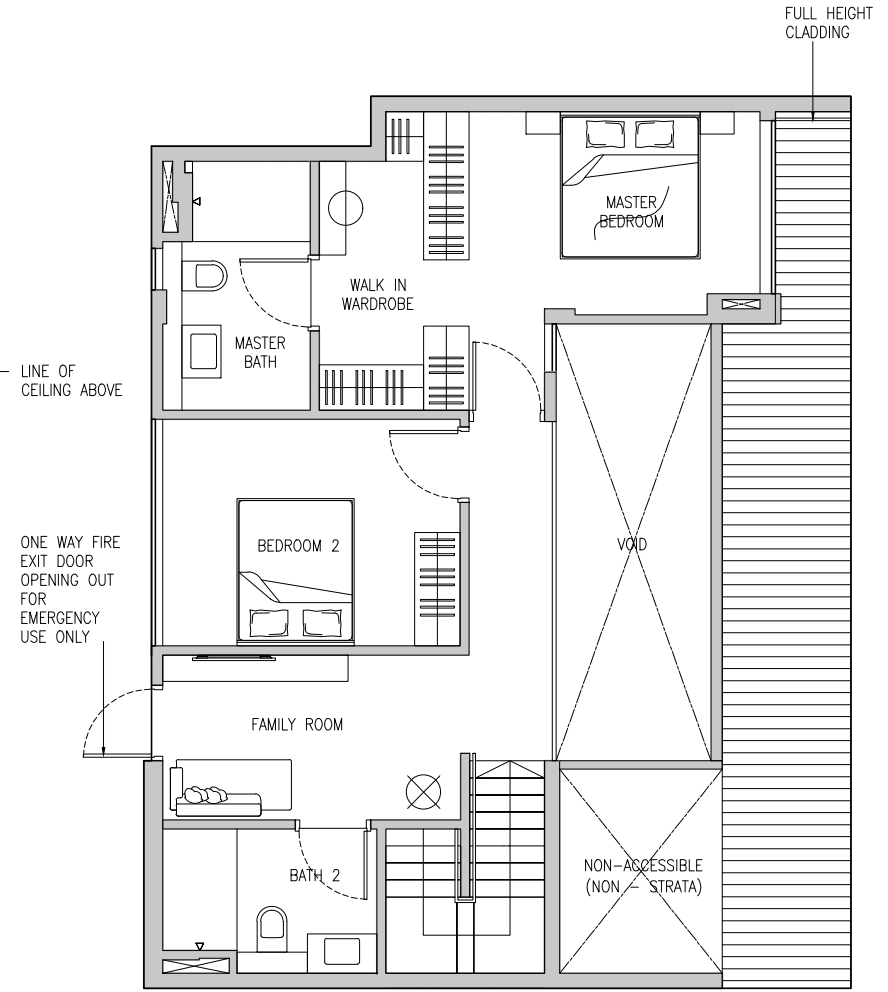

TYPE B3(PH)

2 Bedroom

91 sqm / 980 sqft

#05-03

LOWER LEVEL

Legend

- F FRIDGE
- WD WASHER DRYER
- DB DISTRIBUTION BOX
- ST STORAGE

UPPER LEVEL

* The balcony shall not be enclosed unless with the approved balcony screen

TYPE C3(PH)

3 Bedroom (PREMIUM)

137 sqm / 1475 sqft

#05-04

Legend

- F FRIDGE
- WD WASHER DRYER
- DB DISTRIBUTION BOX
- ST STORAGE

* The balcony shall not be enclosed unless with the approved balcony screen

TYPE D1 (PH)

4 Bedroom (PREMIUM)

203 sqm / 2185 sqft

#05-02

LOWER LEVEL

UPPER LEVEL

Legend

- F FRIDGE
- WD WASHER DRYER
- DB DISTRIBUTION BOX
- ST STORAGE

* The balcony shall not be enclosed unless with the approved balcony screen