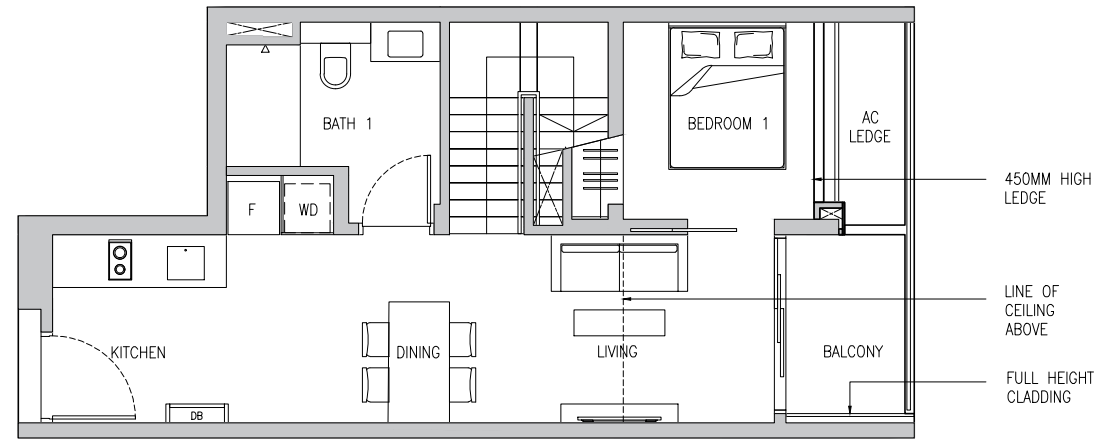

TYPE B3(PH)

2 Bedroom

91 sqm / 980 sqft

#05-03

LOWER LEVEL

Legend

- F FRIDGE
- WD WASHER DRYER
- DB DISTRIBUTION BOX
- ST STORAGE

UPPER LEVEL

* The balcony shall not be enclosed unless with the approved balcony screen

TYPE C3(PH)

3 Bedroom (PREMIUM)

137 sqm / 1475 sqft

#05-04

Legend

- F FRIDGE
- WD WASHER DRYER
- DB DISTRIBUTION BOX
- ST STORAGE

* The balcony shall not be enclosed unless with the approved balcony screen

UPPER LEVEL

TYPE D(PH)

4 Bedroom + 1

201 sqm / 2164 sqft

#05-01

Legend

- F FRIDGE
- WD WASHER DRYER
- DB DISTRIBUTION BOX
- ST STORAGE

* The balcony shall not be enclosed unless with the approved balcony screen

TYPE D1 (PH)

4 Bedroom (PREMIUM)

203 sqm / 2185 sqft

#05-02

LOWER LEVEL

UPPER LEVEL

Legend

- F FRIDGE
- WD WASHER DRYER
- DB DISTRIBUTION BOX
- ST STORAGE