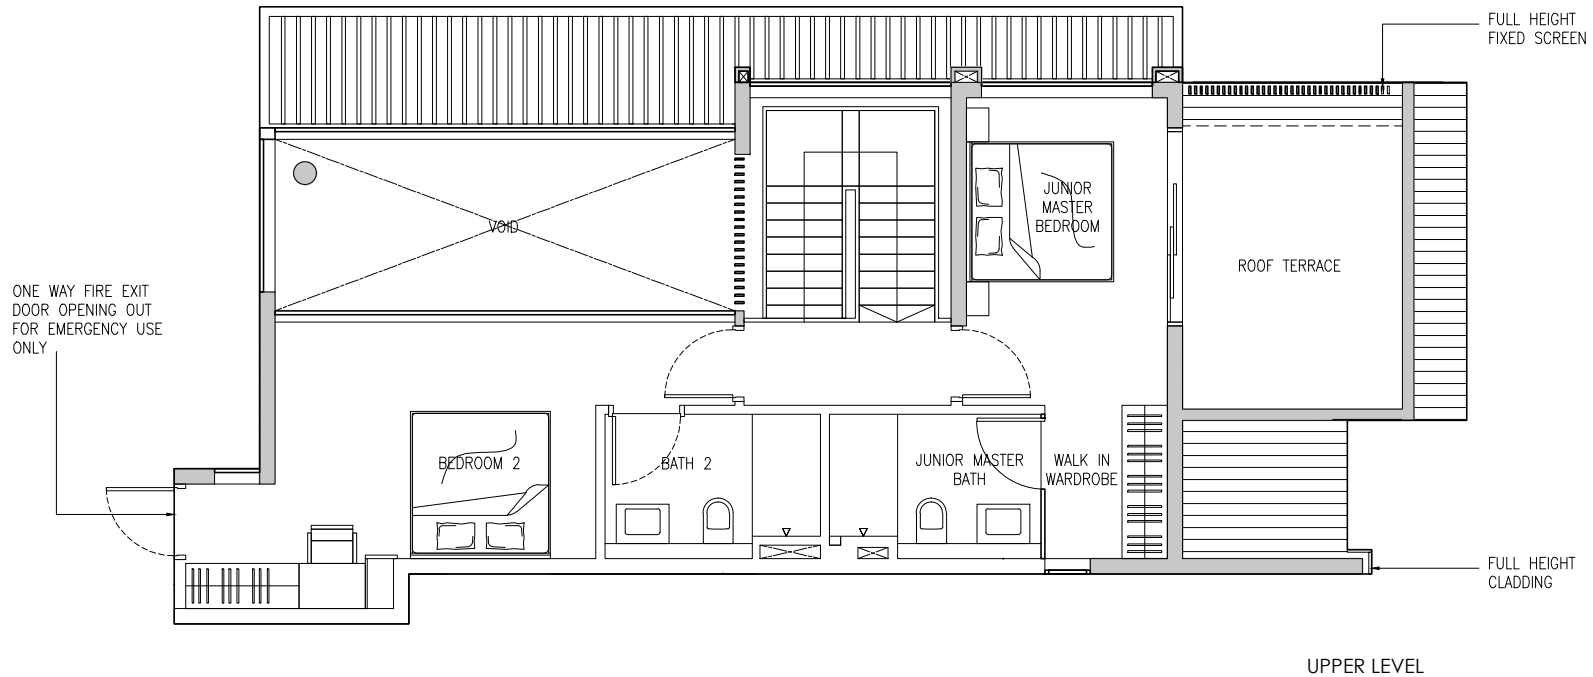

TYPE B3(PH)

2 Bedroom

91 sqm / 980 sqft

#05-03

LOWER LEVEL

Legend

- F FRIDGE
- WD WASHER DRYER
- DB DISTRIBUTION BOX
- ST STORAGE

UPPER LEVEL

* The balcony shall not be enclosed unless with the approved balcony screen

TYPE C3(PH)

3 Bedroom (PREMIUM)

137 sqm / 1475 sqft

#05-04

Legend

- F FRIDGE
- WD WASHER DRYER
- DB DISTRIBUTION BOX
- ST STORAGE

* The balcony shall not be enclosed unless with the approved balcony screen

UPPER LEVEL

TYPE D(PH)

4 Bedroom + 1

201 sqm / 2164 sqft

#05-01

Legend

- F FRIDGE
- WD WASHER DRYER
- DB DISTRIBUTION BOX
- ST STORAGE

* The balcony shall not be enclosed unless with the approved balcony screen

TYPE D1 (PH)

4 Bedroom (PREMIUM)

203 sqm / 2185 sqft

#05-02

LOWER LEVEL

UPPER LEVEL

Legend

- F FRIDGE
- WD WASHER DRYER
- DB DISTRIBUTION BOX
- ST STORAGE