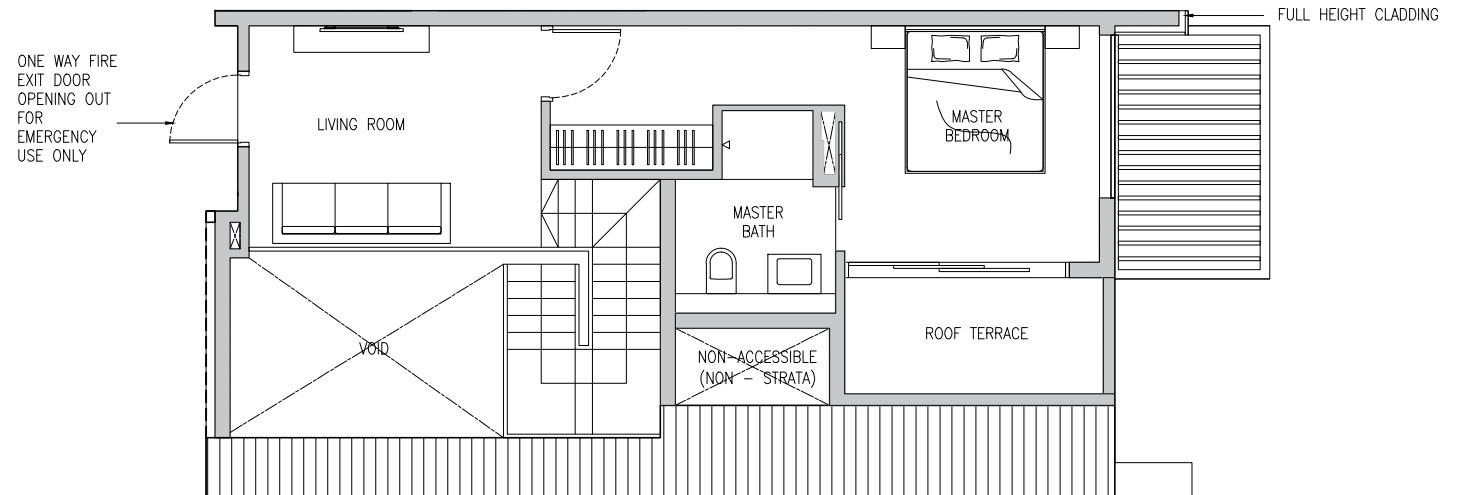

TYPE B3(PH)

2 Bedroom

91 sqm / 980 sqft

#05-03

LOWER LEVEL

Legend

- F FRIDGE
- WD WASHER DRYER
- DB DISTRIBUTION BOX
- ST STORAGE

UPPER LEVEL

* The balcony shall not be enclosed unless with the approved balcony screen

TYPE C3(PH)

3 Bedroom (PREMIUM)

137 sqm / 1475 sqft

#05-04

Legend

- F FRIDGE
- WD WASHER DRYER
- DB DISTRIBUTION BOX
- ST STORAGE

* The balcony shall not be enclosed unless with the approved balcony screen

UPPER LEVEL

TYPE D(PH)

4 Bedroom + 1

201 sqm / 2164 sqft

#05-01

Legend

- F FRIDGE
- WD WASHER DRYER
- DB DISTRIBUTION BOX
- ST STORAGE

* The balcony shall not be enclosed unless with the approved balcony screen

TYPE D1 (PH)

4 Bedroom (PREMIUM)

203 sqm / 2185 sqft

#05-02

LOWER LEVEL

UPPER LEVEL

Legend

- F FRIDGE
- WD WASHER DRYER
- DB DISTRIBUTION BOX
- ST STORAGE