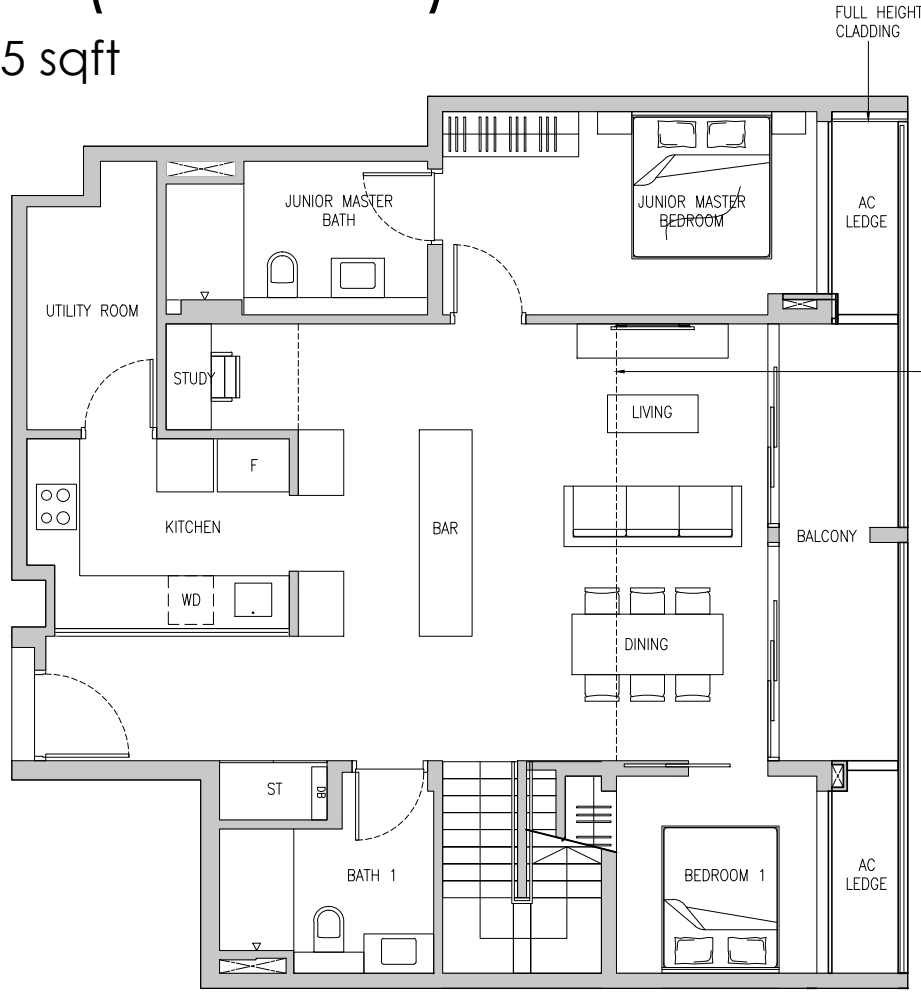

TYPE B3(PH)

2 Bedroom

91 sqm / 980 sqft

#05-03

LOWER LEVEL

Legend

- F FRIDGE
- WD WASHER DRYER
- DB DISTRIBUTION BOX
- ST STORAGE

UPPER LEVEL

* The balcony shall not be enclosed unless with the approved balcony screen

TYPE C3(PH)

3 Bedroom (PREMIUM)

137 sqm / 1475 sqft

#05-04

Legend

- F FRIDGE
- WD WASHER DRYER
- DB DISTRIBUTION BOX
- ST STORAGE

* The balcony shall not be enclosed unless with the approved balcony screen

UPPER LEVEL

TYPE D(PH)

4 Bedroom + 1

201 sqm / 2164 sqft

#05-01

Legend

- F FRIDGE
- WD WASHER DRYER
- DB DISTRIBUTION BOX
- ST STORAGE

* The balcony shall not be enclosed unless with the approved balcony screen

TYPE D1 (PH)

4 Bedroom (PREMIUM)

203 sqm / 2185 sqft

#05-02

LOWER LEVEL

UPPER LEVEL

Legend

- F FRIDGE
- WD WASHER DRYER
- DB DISTRIBUTION BOX
- ST STORAGE