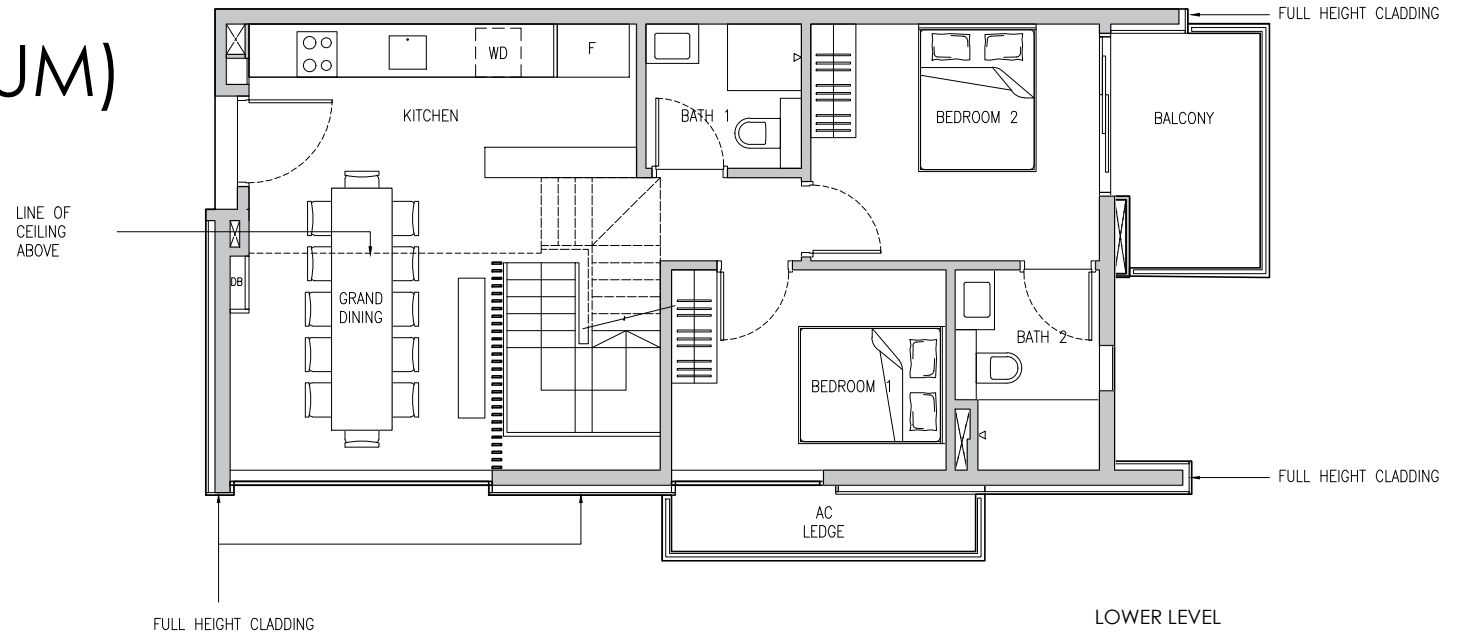

TYPE B3(PH)

2 Bedroom

91 sqm / 980 sqft

#05-03

LOWER LEVEL

Legend

- F FRIDGE
- WD WASHER DRYER
- DB DISTRIBUTION BOX
- ST STORAGE

UPPER LEVEL

* The balcony shall not be enclosed unless with the approved balcony screen

TYPE C3(PH)

3 Bedroom (PREMIUM)

137 sqm / 1475 sqft

#05-04

Legend

- F FRIDGE
- WD WASHER DRYER
- DB DISTRIBUTION BOX
- ST STORAGE

* The balcony shall not be enclosed unless with the approved balcony screen

UPPER LEVEL

TYPE D(PH)

4 Bedroom + 1

201 sqm / 2164 sqft

#05-01

Legend

- F FRIDGE
- WD WASHER DRYER
- DB DISTRIBUTION BOX
- ST STORAGE

* The balcony shall not be enclosed unless with the approved balcony screen

TYPE D1 (PH)

4 Bedroom (PREMIUM)

203 sqm / 2185 sqft

#05-02

LOWER LEVEL

UPPER LEVEL

Legend

- F FRIDGE
- WD WASHER DRYER
- DB DISTRIBUTION BOX
- ST STORAGE