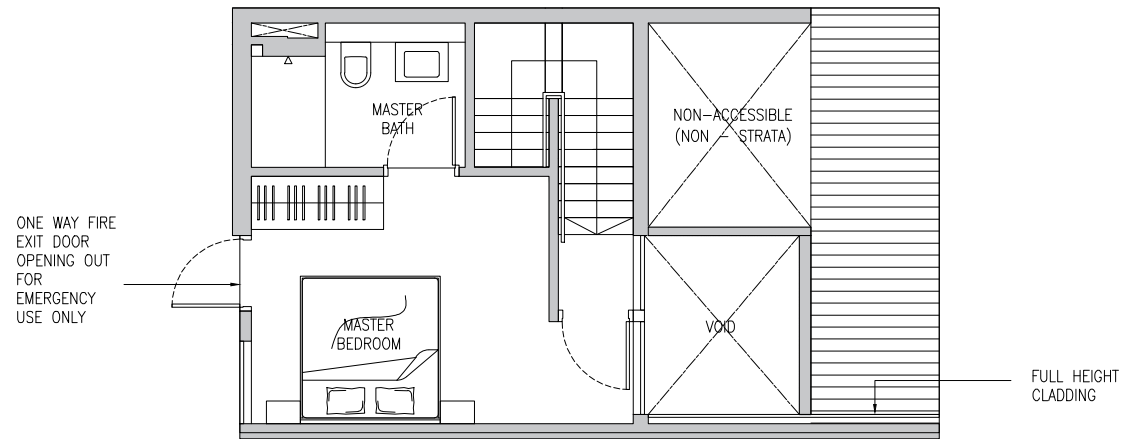

TYPE B3(PH)

2 Bedroom

91 sqm / 980 sqft

#05-03

LOWER LEVEL

Legend

- F FRIDGE
- WD WASHER DRYER
- DB DISTRIBUTION BOX
- ST STORAGE

UPPER LEVEL

* The balcony shall not be enclosed unless with the approved balcony screen

TYPE C3(PH)

3 Bedroom (PREMIUM)

137 sqm / 1475 sqft

#05-04

Legend

- F FRIDGE
- WD WASHER DRYER
- DB DISTRIBUTION BOX
- ST STORAGE

* The balcony shall not be enclosed unless with the approved balcony screen

UPPER LEVEL

TYPE D(PH)

4 Bedroom + 1

201 sqm / 2164 sqft

#05-01

Legend

- F FRIDGE
- WD WASHER DRYER
- DB DISTRIBUTION BOX
- ST STORAGE

* The balcony shall not be enclosed unless with the approved balcony screen

TYPE D1 (PH)

4 Bedroom (PREMIUM)

203 sqm / 2185 sqft

#05-02

LOWER LEVEL

UPPER LEVEL

Legend

- F FRIDGE
- WD WASHER DRYER
- DB DISTRIBUTION BOX
- ST STORAGE