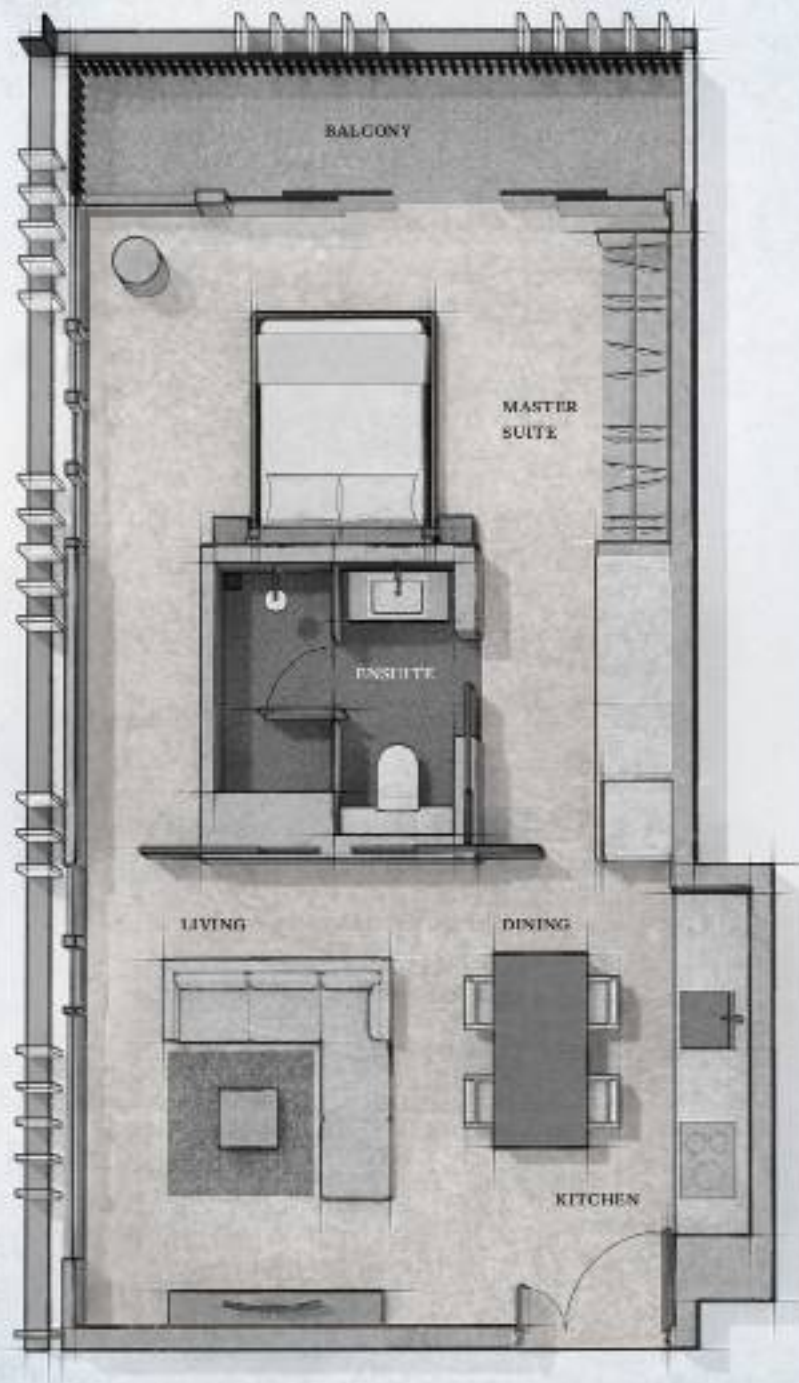

One Bedroom Apartment

Type A4

UNIT SIZE
Approx. 59 m² / 636 ft²

UNIT NO.
#02-04* #03-04
#04-04* #05-04

* Exterior finishes may vary on different floors.

One Bedroom Apartment

Type A3

UNIT SIZE

Approx. 69 m² / 835 ft²

UNIT NO.

#02-06 #05-06*

#01-06

* Colors for may vary on different floors.

One Bedroom Apartment

Type A7

UNIT SIZE

Approx. 60 m² / 646 ft²

UNIT NO.

#02-02* #03-02

#04-02*

* Colors may vary on different floors.

One Bedroom Apartment

Type A8

UNIT SIZE

Approx. 56m² / 603ft²

UNIT NO.

#01-03

Two Bedroom Apartment

Type B10

UNIT SIZE

Approx. 94 m² / 1,019 ft²

UNIT NO.