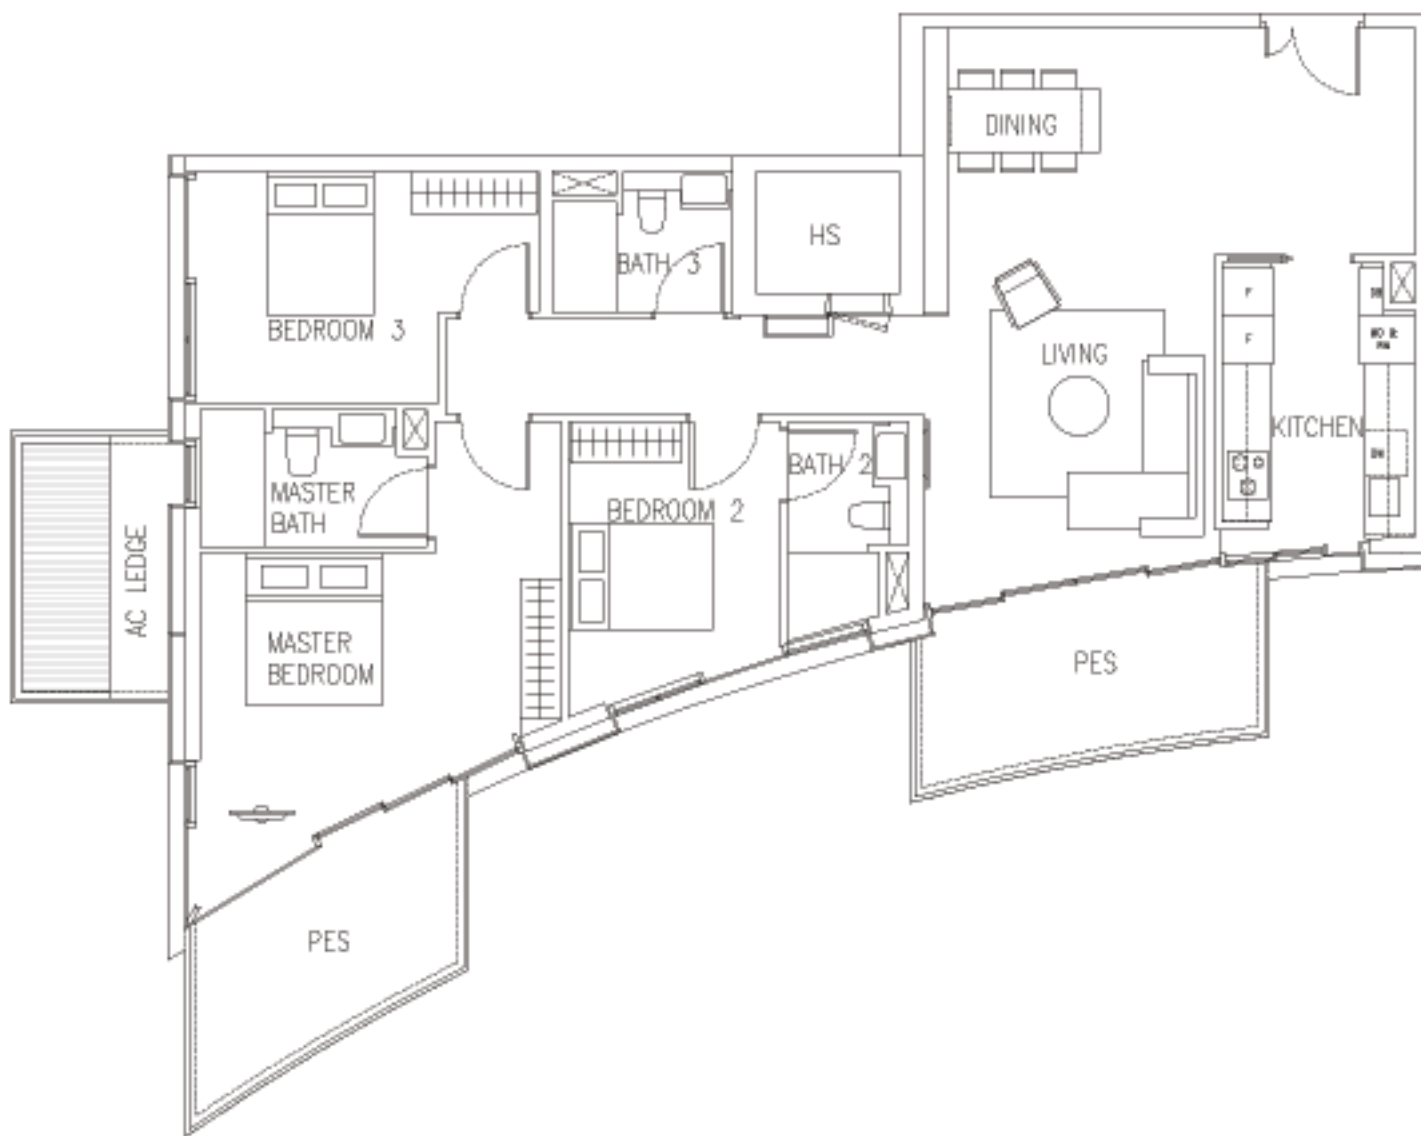

UNIT #03-16

UNIT #02-16

UNIT #01-16

3-BEDROOM (DELUXE)

TYPE C2a

142 sqm TO 146 sqm [1528 sq ft TO 1572 sq ft]

UNIT #01-03

UNIT #08-03

UNIT #07-03

UNIT #06-03

UNIT #05-03

UNIT #04-03

UNIT #03-03

UNIT #02-03

UNIT #01-03

3-BEDROOM (DELUXE)