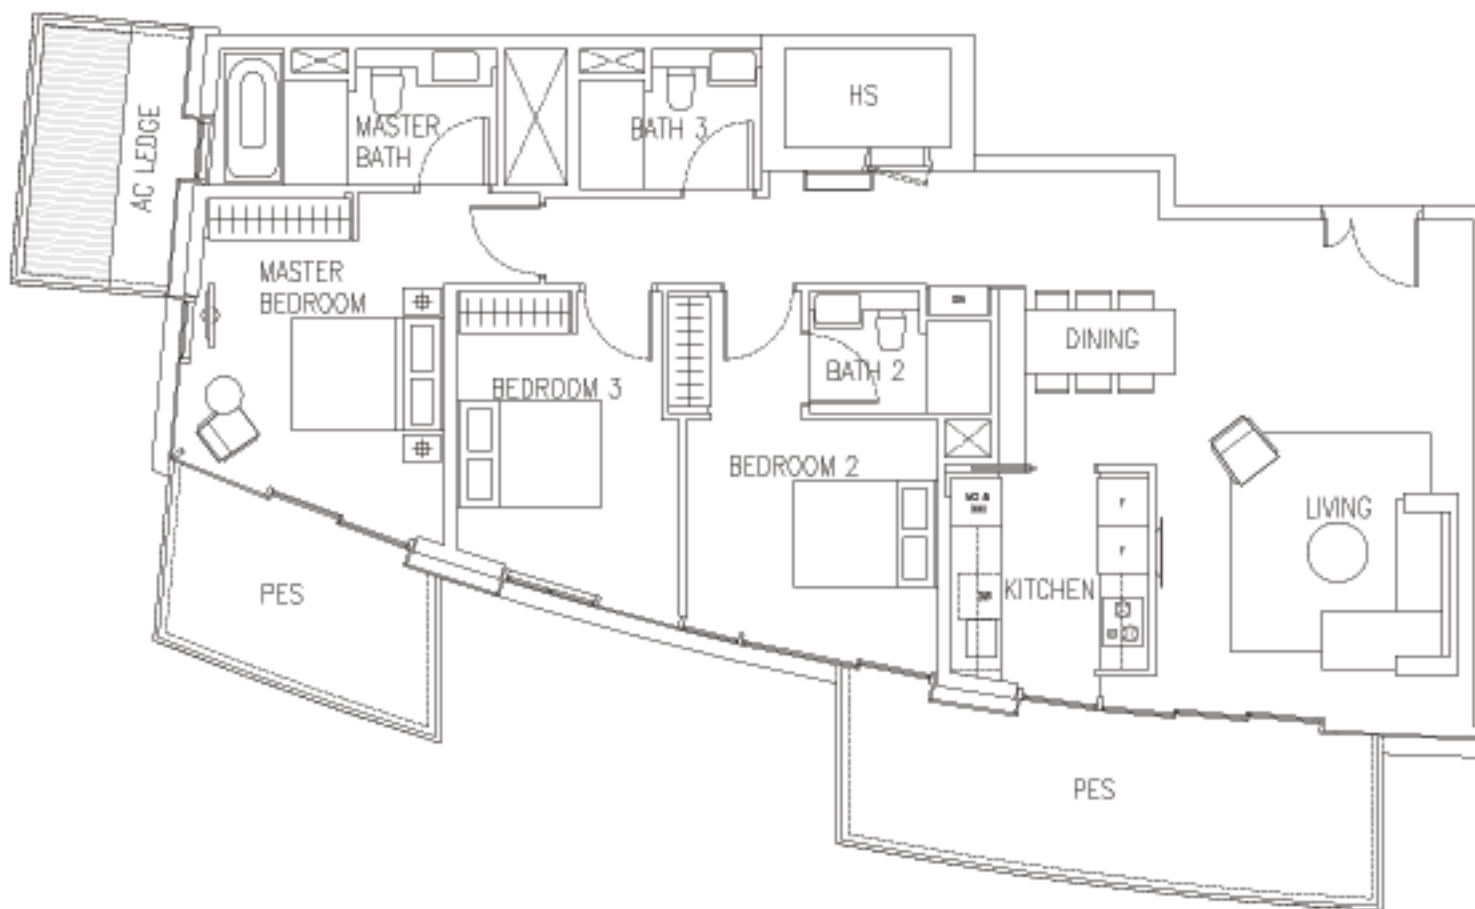

UNIT #04-02

UNIT #03-02

UNIT #02-02

UNIT #01-02

3-BEDROOM (DELUXE)

TYPE C2c

135 sqm to 146 sqm [1453 sq ft to 1572 sq ft]

UNIT #01-31

UNIT #09-31

UNIT #08-31

UNIT #07-31

UNIT #06-31

UNIT #05-31

UNIT #04-31

UNIT #03-31

UNIT #02-31