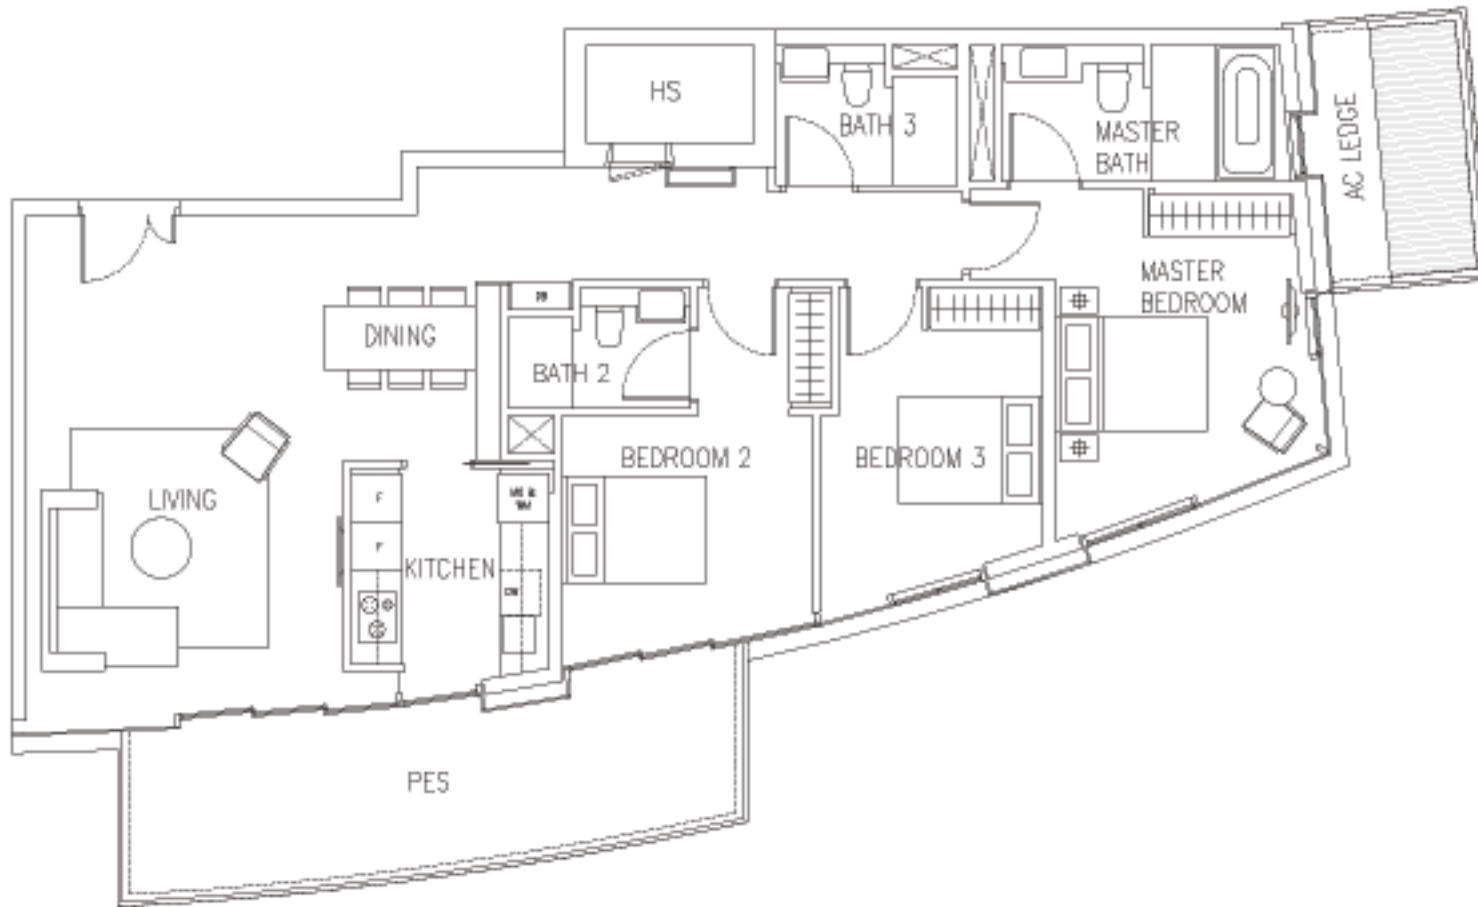

UNIT #05-19

UNIT #04-19

UNIT #03-19

UNIT #02-19

UNIT #01-19

3-BEDROOM (DELUXE)

TYPE C2d

132 sqm to 140 sqm [1421 sq ft to 1507 sq ft]

UNIT #01-30

UNIT #06-30

UNIT #07-30

UNIT #08-30

UNIT #05-30

UNIT #04-30

UNIT #03-30

UNIT #02-30