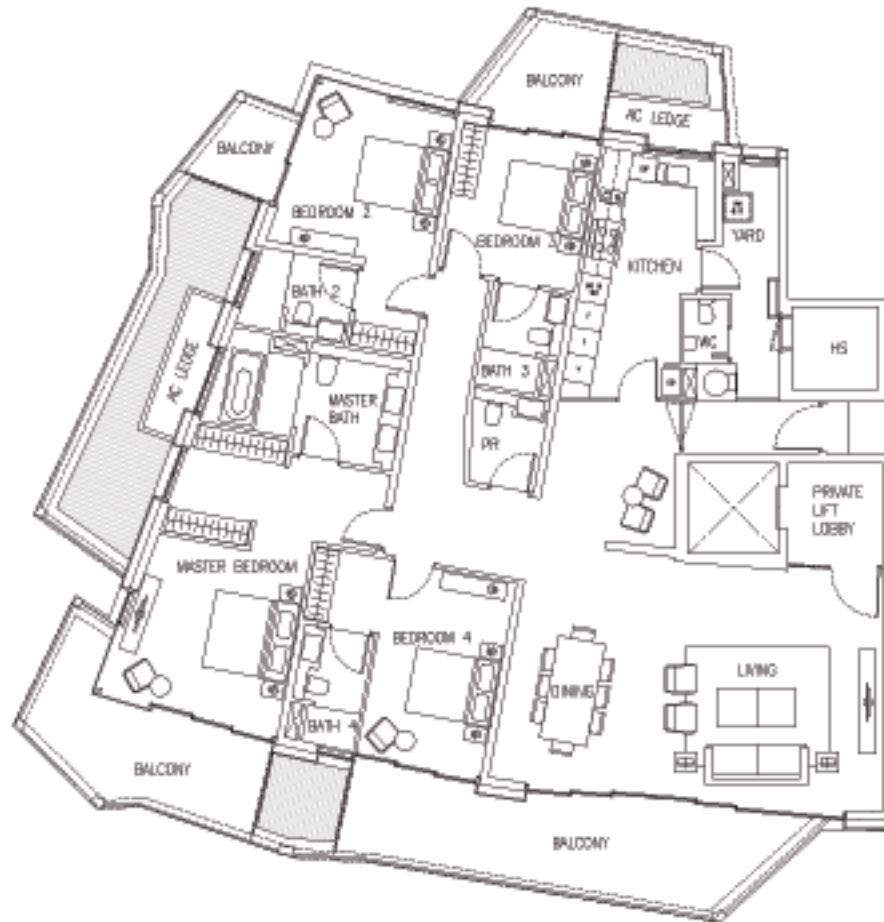

4-BEDROOM (DELUXE) TYPE D2b

257 sqm to 284 sqm [2766 sq ft to 3057 sq ft]

UNIT #02-09

UNIT #01-09

UNIT #04-09

UNIT #03-09

UNIT #02-09

UNIT #01-09

UNIT #02-09

UNIT #03-09

UNIT #04-09

4-BEDROOM (DELUXE) TYPE D2c

276 sqm to 296 sqm [2971 sq ft to 3186 sq ft]

UNIT #02-10

UNIT #01-10

UNIT #04-10

UNIT #03-10

UNIT #02-10

UNIT #01-10

4-BEDROOM (DELUXE)

TYPE D2d

279 sqm to 311 sqm [3003 sq ft to 3348 sq ft]

UNIT #02-12

UNIT #01-12