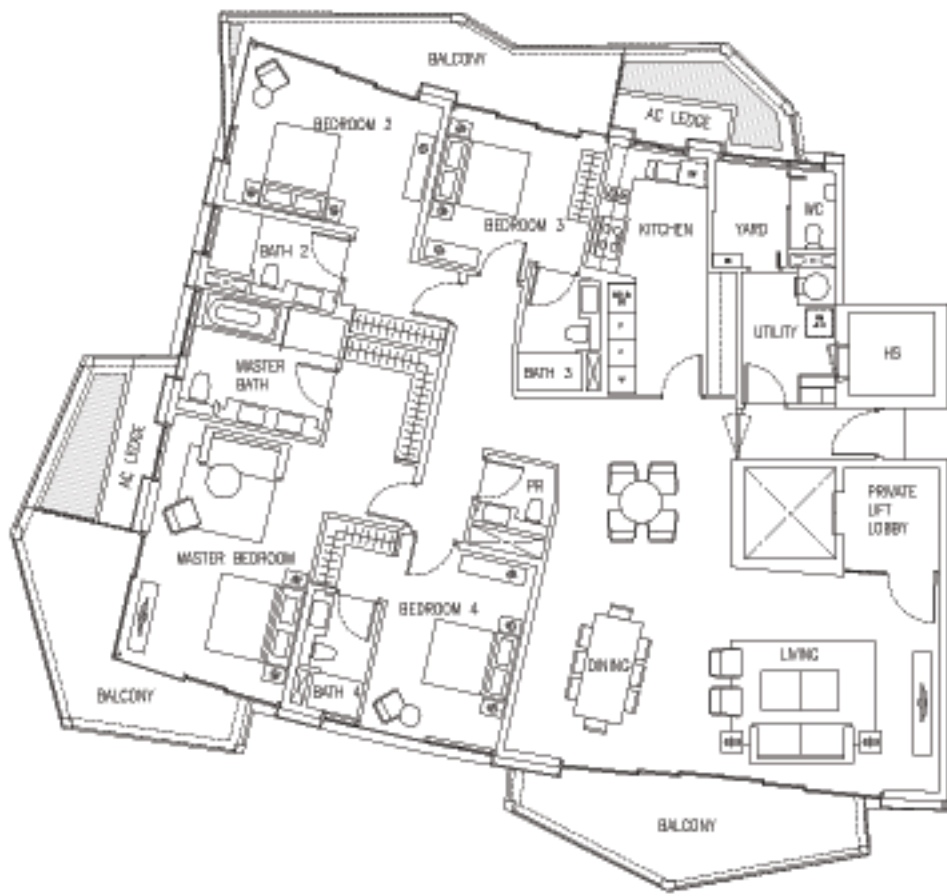

UNIT #02-09

UNIT #03-09

UNIT #04-09

4-BEDROOM (DELUXE) TYPE D2c

276 sqm to 296 sqm [2971 sq ft to 3186 sq ft]

UNIT #02-10

UNIT #01-10

UNIT #04-10

UNIT #03-10

UNIT #02-10

UNIT #01-10

4-BEDROOM (DELUXE)

TYPE D2d

279 sqm to 311 sqm [3003 sq ft to 3348 sq ft]

UNIT #02-12

UNIT #01-12

UNIT #05-12

UNIT #04-12

UNIT #03-12

UNIT #02-12

UNIT #01-12

4-BEDROOM (DELUXE) TYPE D2e

275 sqm to 320 sqm [2960 sq ft to 3444 sq ft]

UNIT #02-11

UNIT #01-11

UNIT #05-11

UNIT #04-11

UNIT #03-11

UNIT #02-11

UNIT #01-11