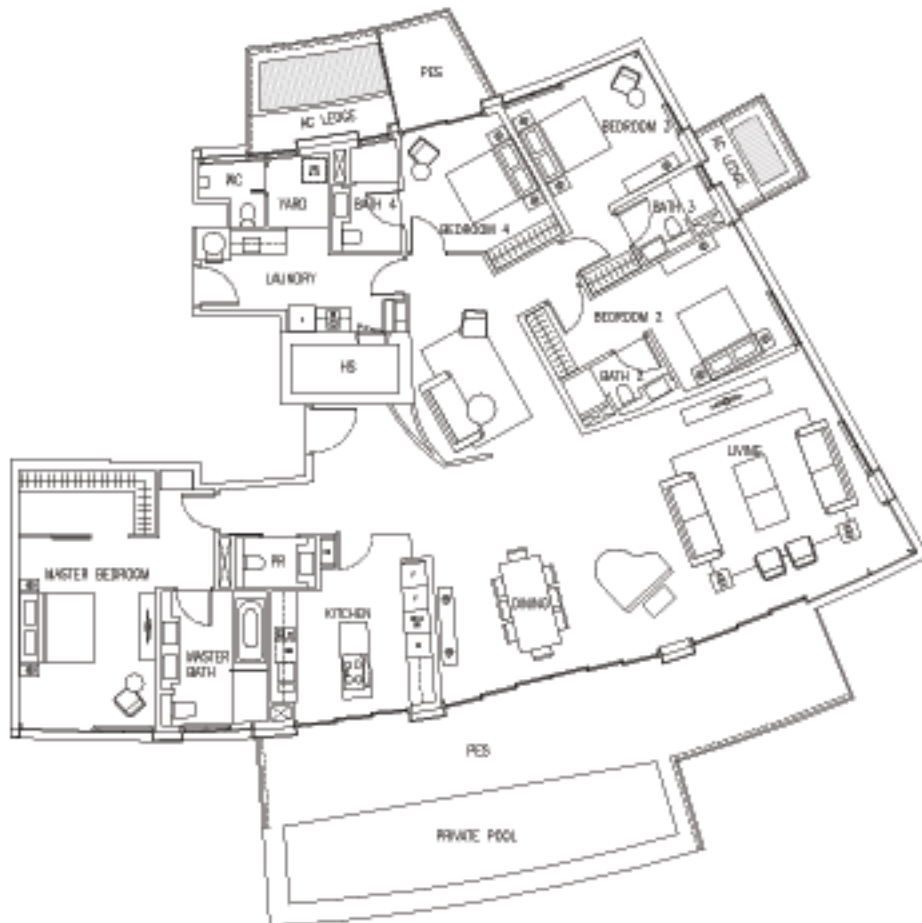

4-BEDROOM (DELUXE) TYPE D2a

323 sqm to 340 sqm [3477 sq ft to 3660 sq ft]

UNIT #02-08

UNIT #04-08

UNIT #03-08

UNIT #01-08

UNIT #02-08

UNIT #01-08

4-BEDROOM (DELUXE) TYPE D2b

257 sqm to 284 sqm [2766 sq ft to 3057 sq ft]

UNIT #02-09

UNIT #01-09

UNIT #04-09

UNIT #03-09

UNIT #02-09

UNIT #01-09

UNIT #02-09

UNIT #03-09

UNIT #04-09

4-BEDROOM (DELUXE) TYPE D2c

276 sqm to 296 sqm [2971 sq ft to 3186 sq ft]

UNIT #02-10

UNIT #01-10

UNIT #04-10

UNIT #03-10

UNIT #02-10

UNIT #01-10

4-BEDROOM (DELUXE)

TYPE D2d

279 sqm to 311 sqm [3003 sq ft to 3348 sq ft]

UNIT #02-12

UNIT #01-12