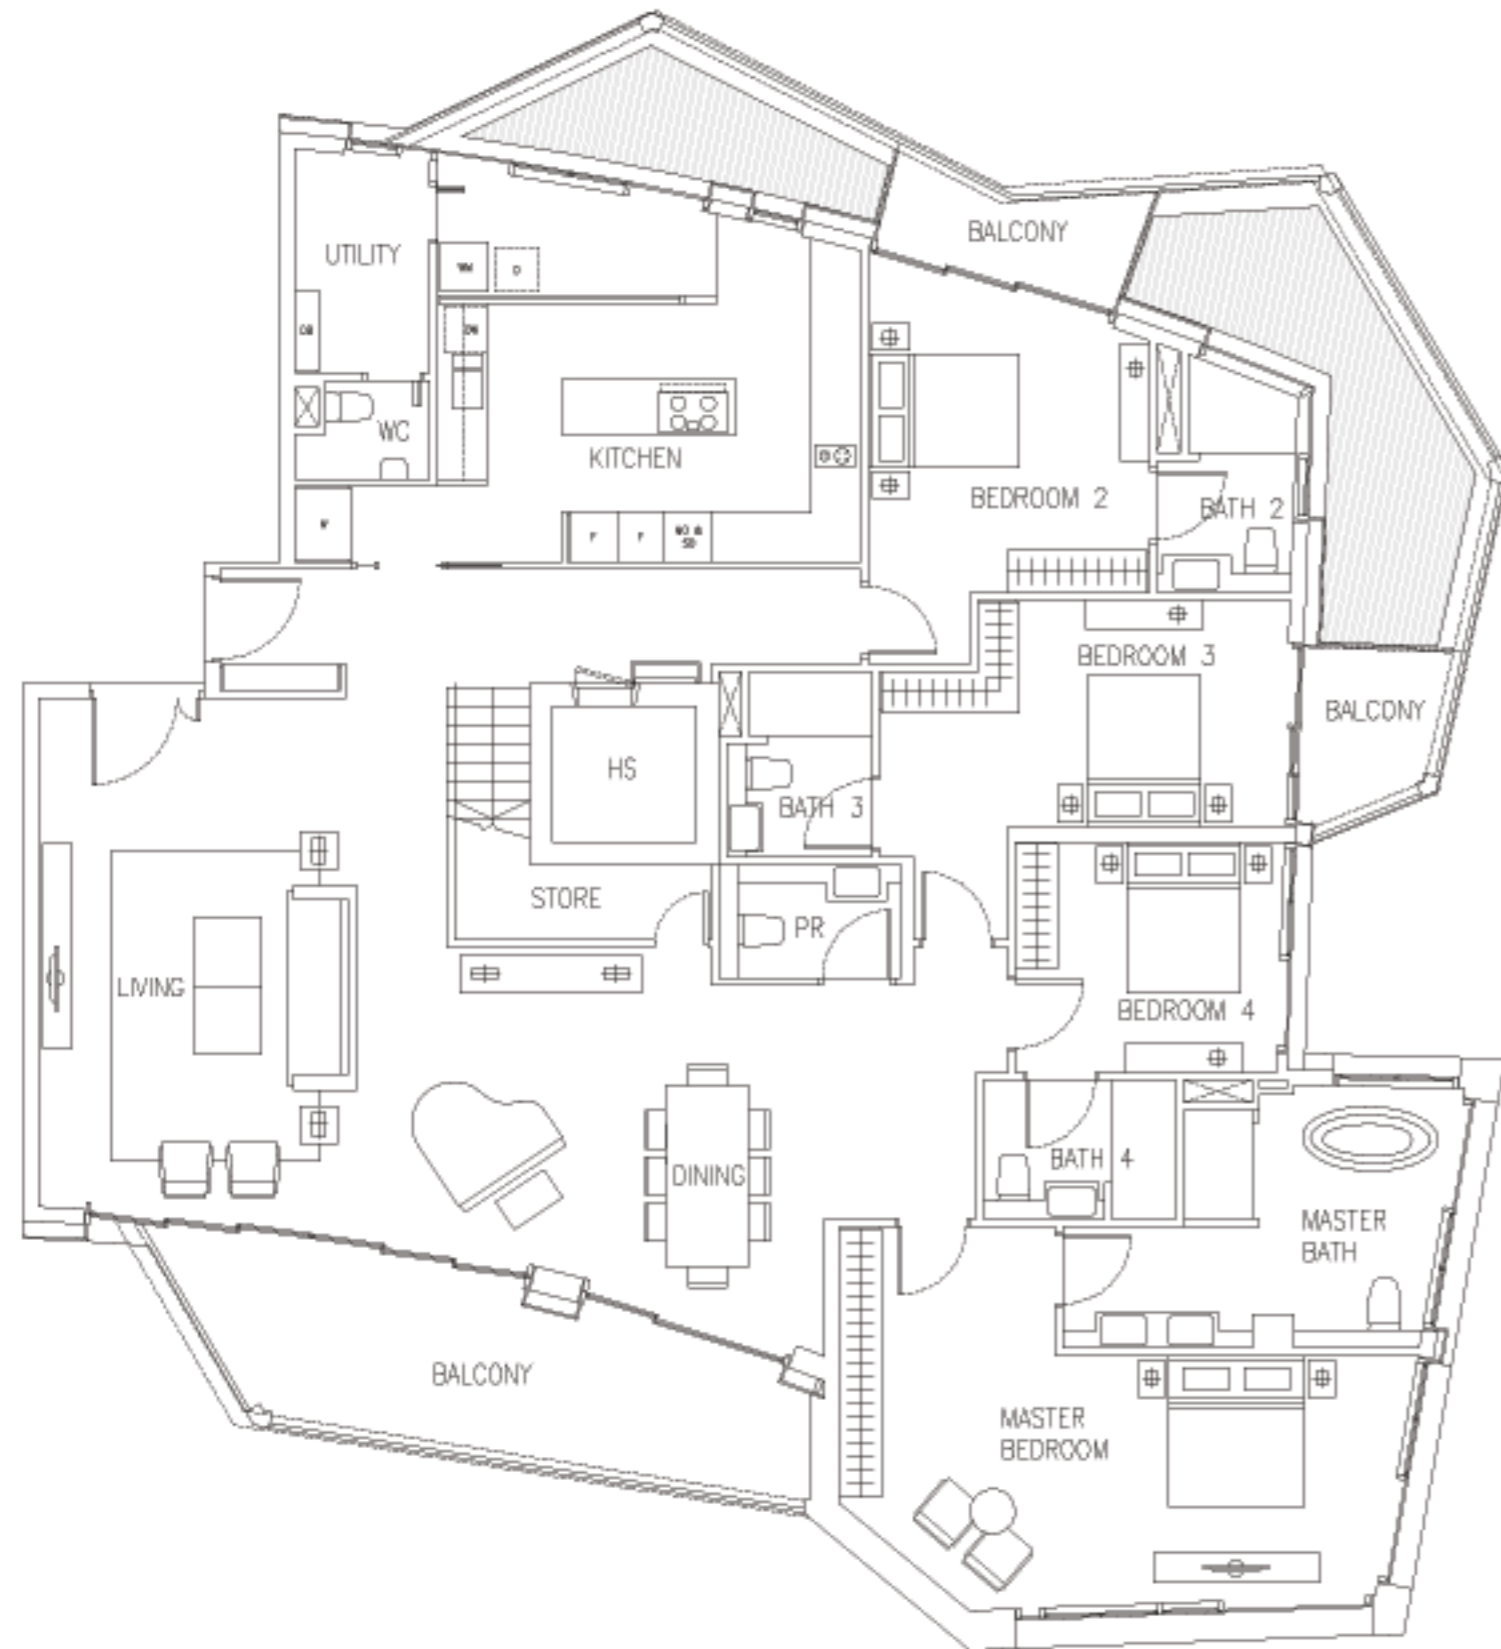

**PENTHOUSE
TYPE P1f**
451 sqm [4855 sq ft]

**LOWER LEVEL
UNIT #08-02**