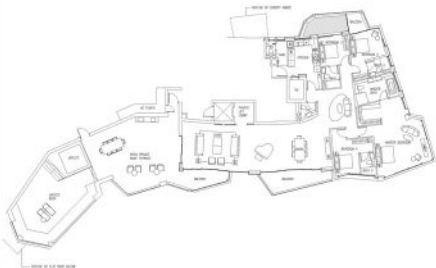

**PENTHOUSE
TYPE P1a**
687 sqm [7395 sq ft]

**LOWER LEVEL
UNIT #05-08**

**PENTHOUSE
TYPE P1a**
687 sqm [7395 sq ft]

**UPPER LEVEL
UNIT #05-08**

PENTHOUSE TYPE P1b

731 sqm [7868 sq ft]

**LOWER LEVEL
UNIT #05-10**

PENTHOUSE
TYPE P1b
731 SQM [7868 SQ FT]

UPPER LEVEL
UNIT #05-10

PENTHOUSE
TYPE P1c
458 sqm [4930 sq ft]

UNIT #06-12

PENTHOUSE
TYPE P1d
454 sqm [4887 sq ft]

UNIT #07-05

**PENTHOUSE
TYPE P1e**
451 sqm [4855 sq ft]

**LOWER LEVEL
UNIT #07-15**

**PENTHOUSE
TYPE P1e**
451 sqm [4855 sq ft]

**UPPER LEVEL
UNIT #07-15**

**PENTHOUSE
TYPE P1f**
451 sqm [4855 sq ft]

**LOWER LEVEL
UNIT #08-02**

**PENTHOUSE
TYPE P1f**
451 sqm [4855 sq ft]