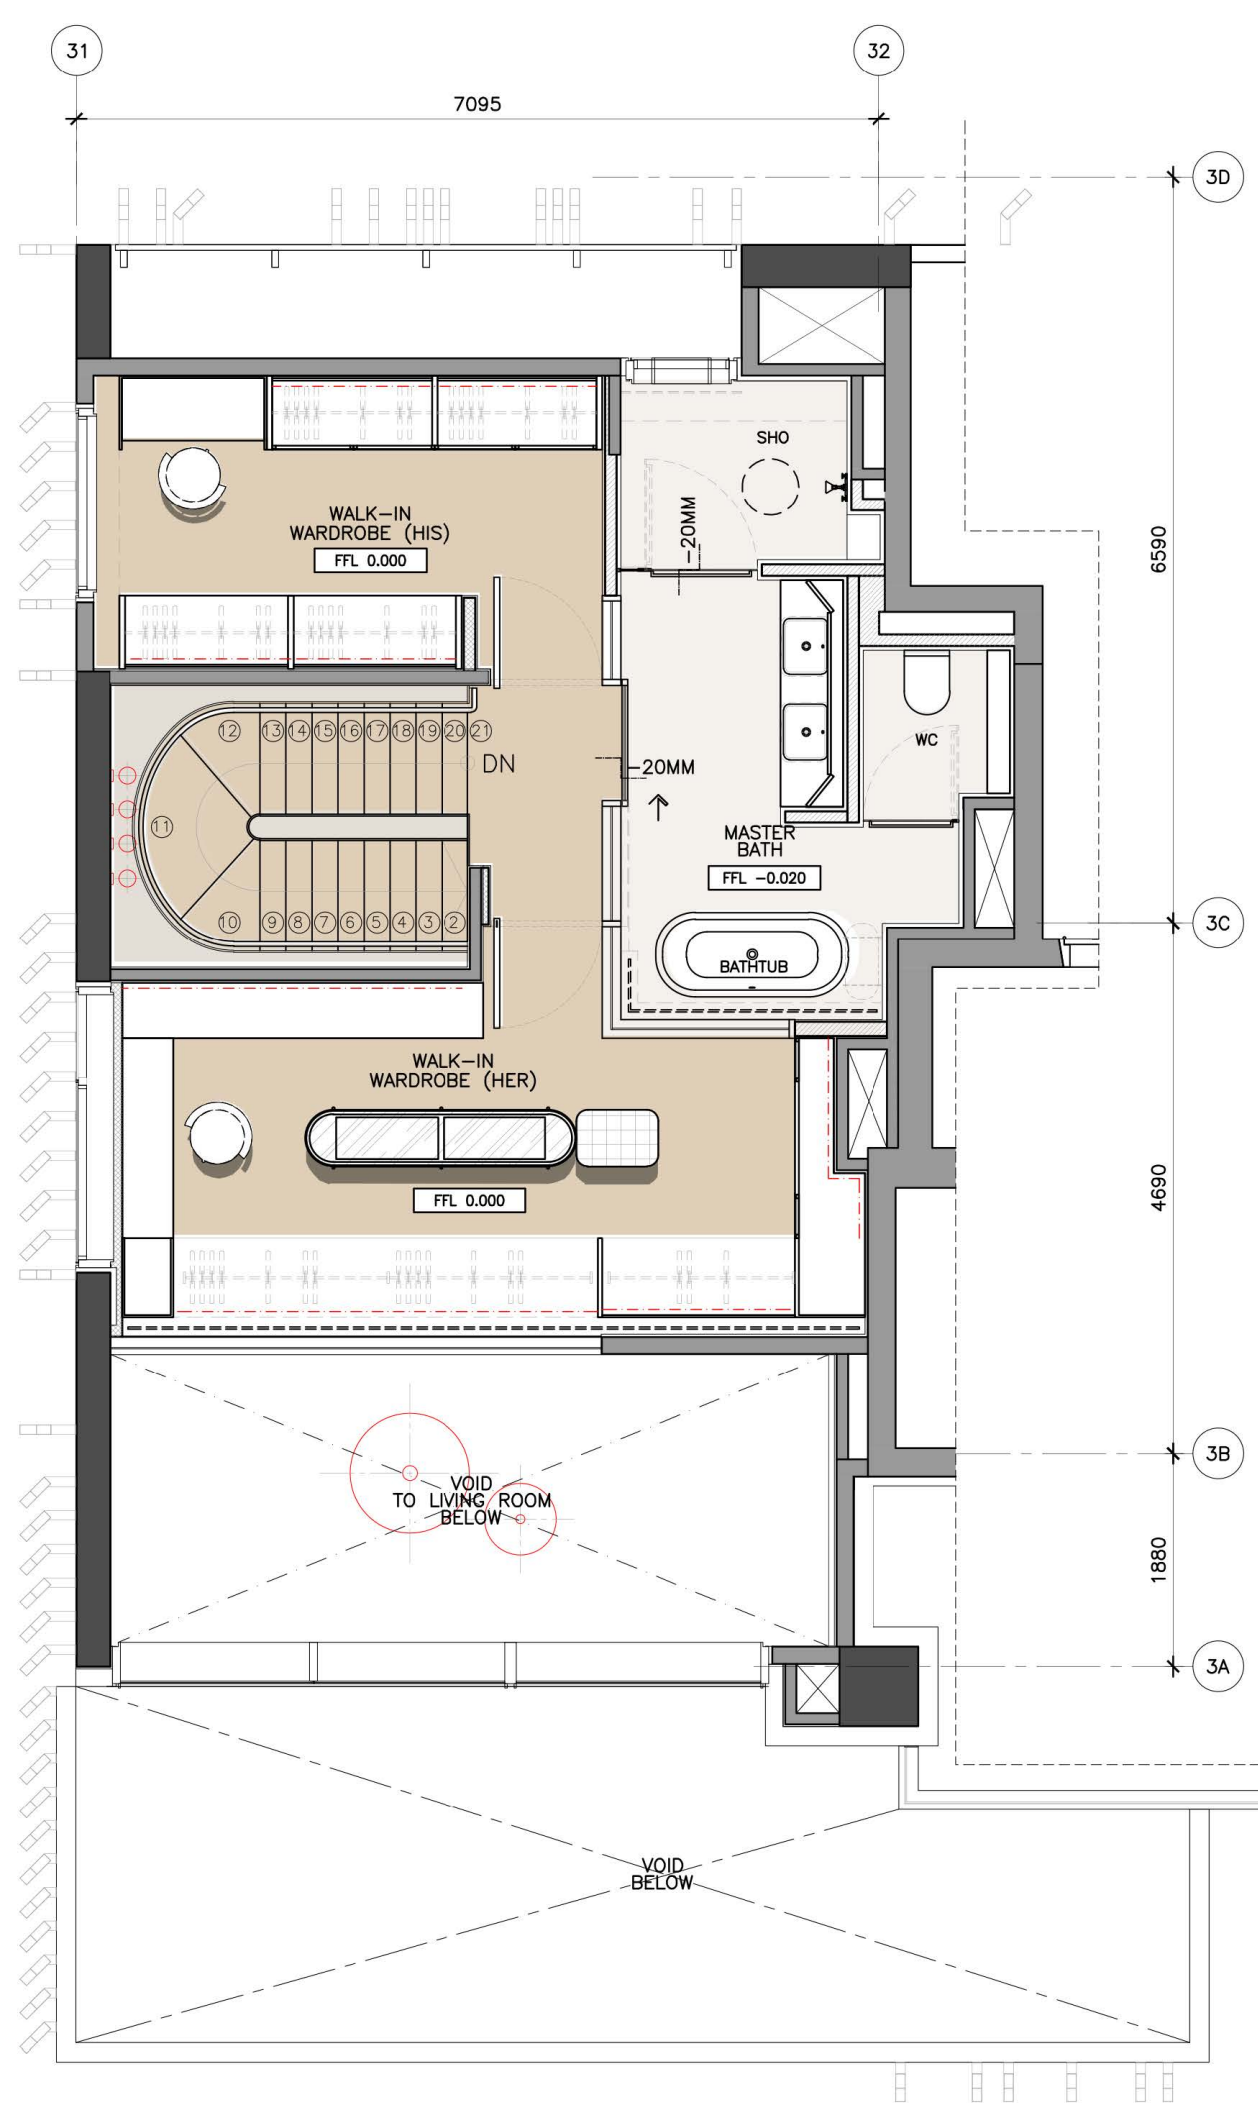

LEVEL 3

LEVEL 2

LEVEL 1

urban  
serenity

UNIT #22-01, #23-01

LEVEL 3

LEVEL 2

LEVEL 1

*opulence chic*

UNIT #21-01, #20-01

LEVEL  
LEVEL (UNIT LOW)  
LEVEL (UNIT)

## Water Tower 水樓 PPH

Area: 566 sq m 平方米 /  
6,092 sq ft 平方英尺

#22-01/23-01

22nd Storey

23rd Storey - Lower level

23rd Storey - Upper level