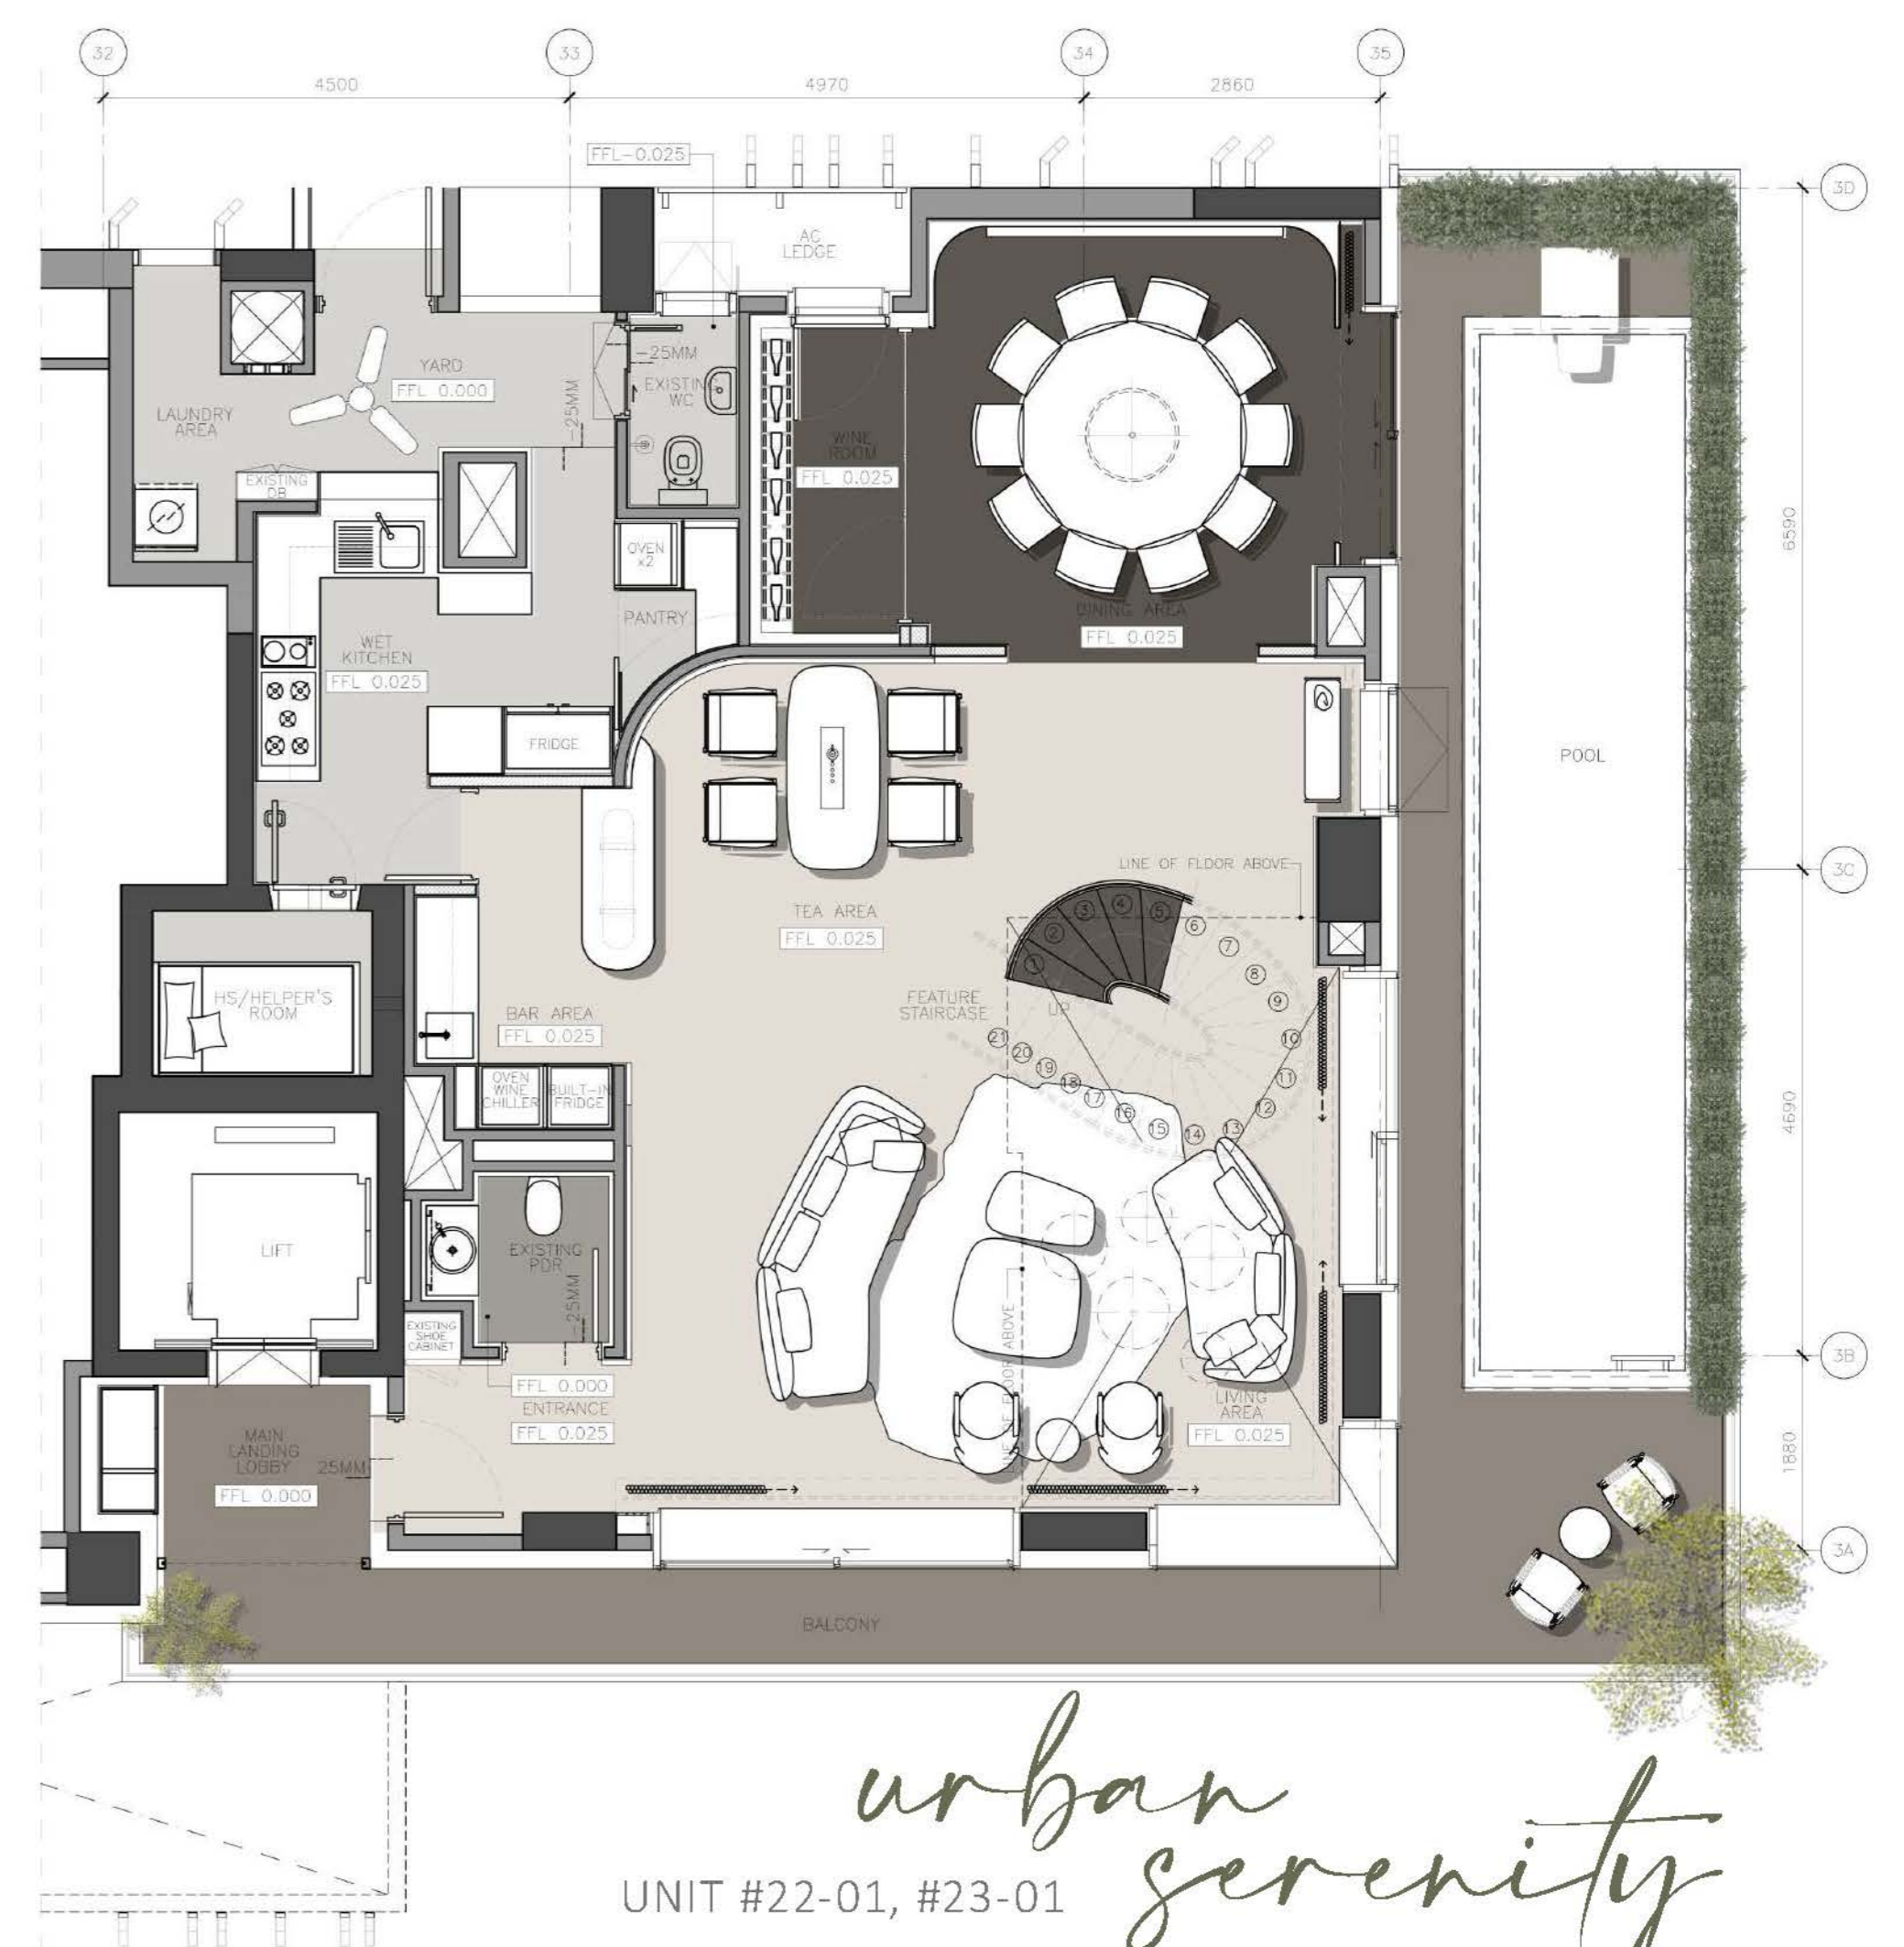

LEVEL 3

LEVEL 2

LEVEL 1

urban  
serenity

UNIT #22-01, #23-01

LEVEL 3

LEVEL 2

LEVEL 1

*opulence chic*

UNIT #21-01, #20-01

LEVEL  
LEVEL (UNIT LOW)  
LEVEL (UNIT)

# Prestige Penthouse

## Water Tower 水樓 PPH

Area: 566 sq m 平方米 /  
6,092 sq ft 平方英尺

#22-01/23-01

22nd Storey

23rd Storey - Lower level

23rd Storey - Upper level