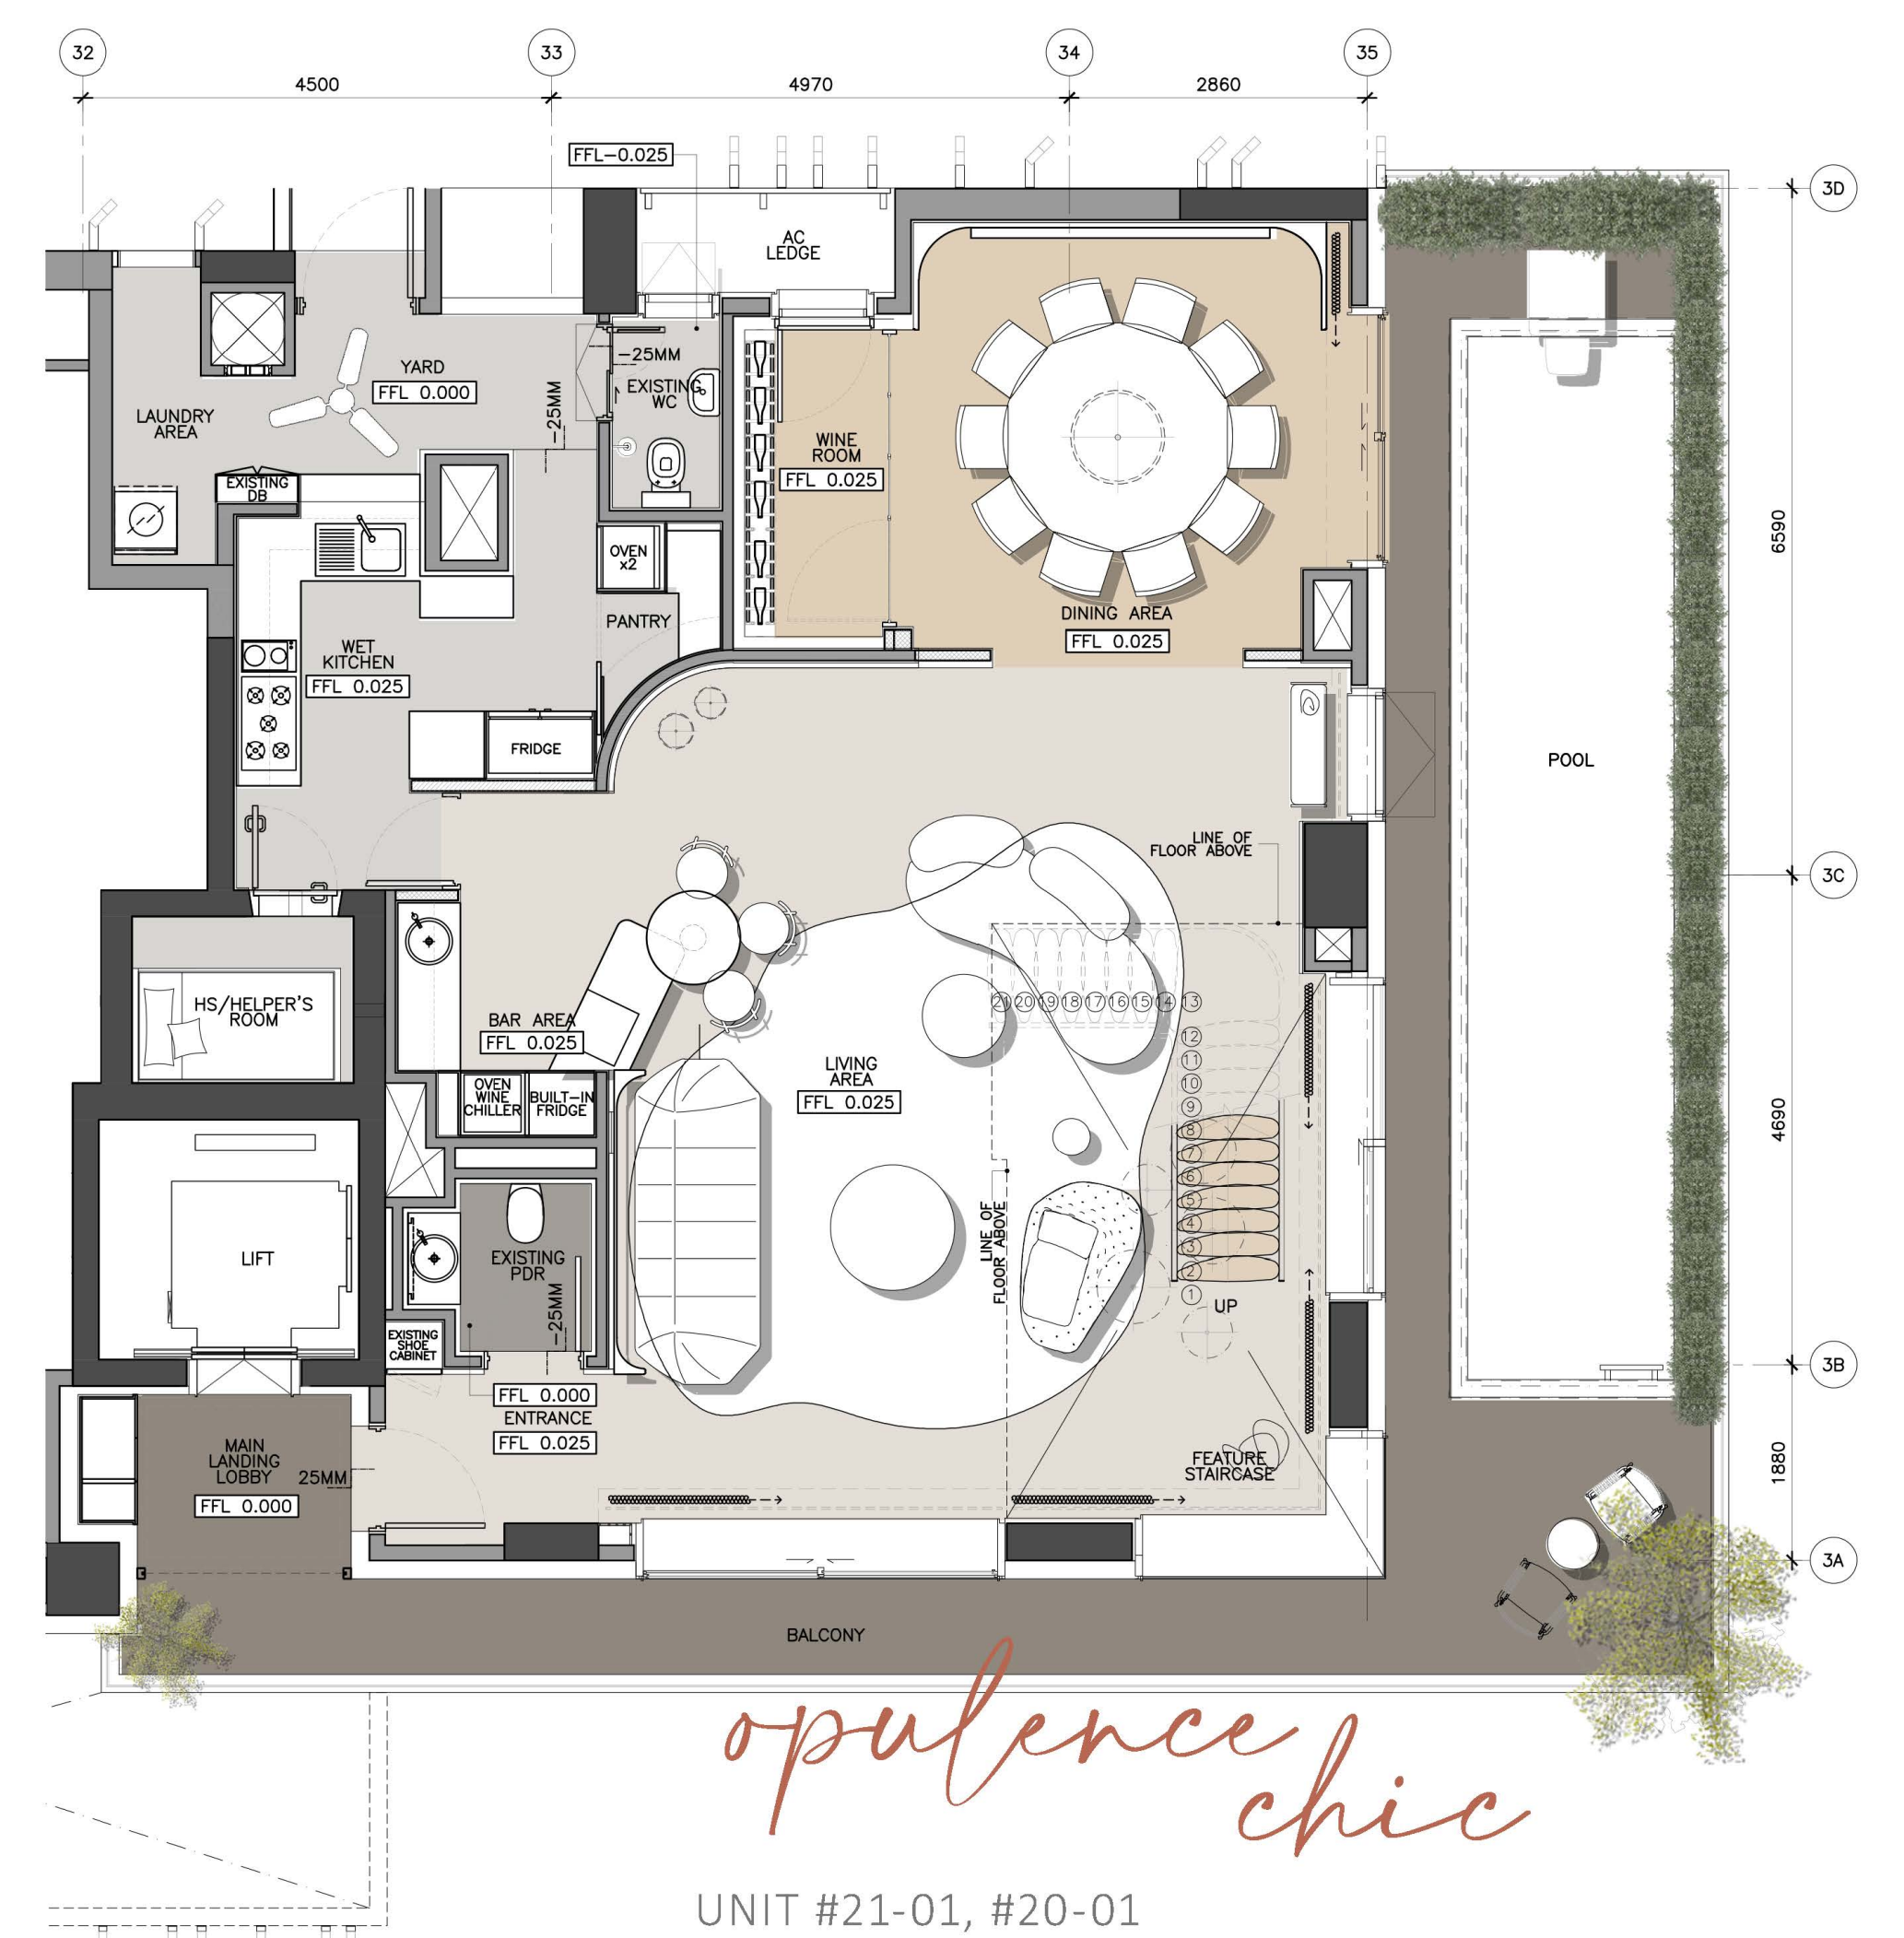

LEVEL 3

LEVEL 2

LEVEL 1

urban  
serenity

UNIT #22-01, #23-01

LEVEL 3

LEVEL 2

LEVEL 1

*opulence chic*

UNIT #21-01, #20-01

LEVEL  
LEVEL (UNIT LOW)  
LEVEL (UNIT)

## Water Tower 水樓 PPH

Area: 566 sq m 平方米 /  
6,092 sq ft 平方英尺

#22-01/23-01

22nd Storey

23rd Storey - Lower level

23rd Storey - Upper level