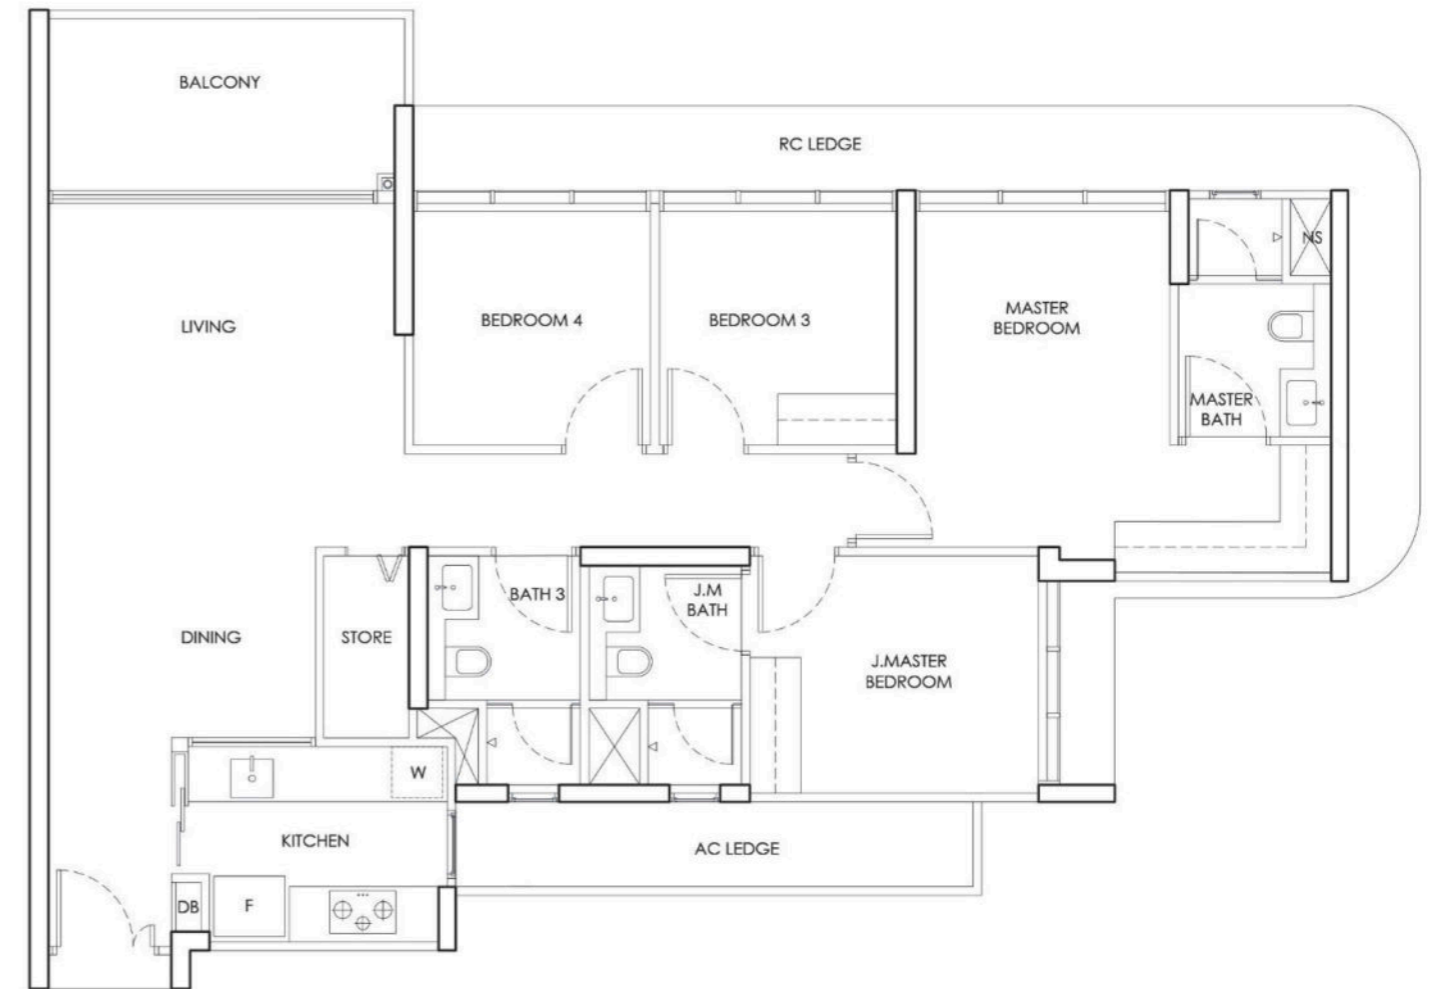

TYPE C2a
3 Bedroom

Typical = 96 sqm

Area includes AC ledges and balcony.
RC ledges and voids are excluded from the strata area.

TYPE C3
3 Bedroom

Typical = 112 sqm
Upper = 138 sqm

Area includes AC ledges and balcony.
RC ledges and voids are excluded from the strata area.

TYPE C3a
3 Bedroom

Typical = 112 sqm
Upper = 139 sqm

Area includes AC ledges and balcony.
RC ledges and voids are excluded from the strata area.

TYPE C3b
3 Bedroom

Typical = 114 sqm
Upper = 140 sqm

Area includes AC ledges and balcony.
RC ledges and voids are excluded from the strata area.

**3 BEDROOM
SHOW UNIT**

TYPE D1
4 Bedroom

Typical = 124 sqm
Upper = 150 sqm

Area includes AC ledges and balcony.
RC ledges and voids are excluded from the strata area.

TYPE D2
4 Bedroom

Typical = 129 sqm
Upper = 156 sqm

**5 BEDROOM
SHOW UNIT**