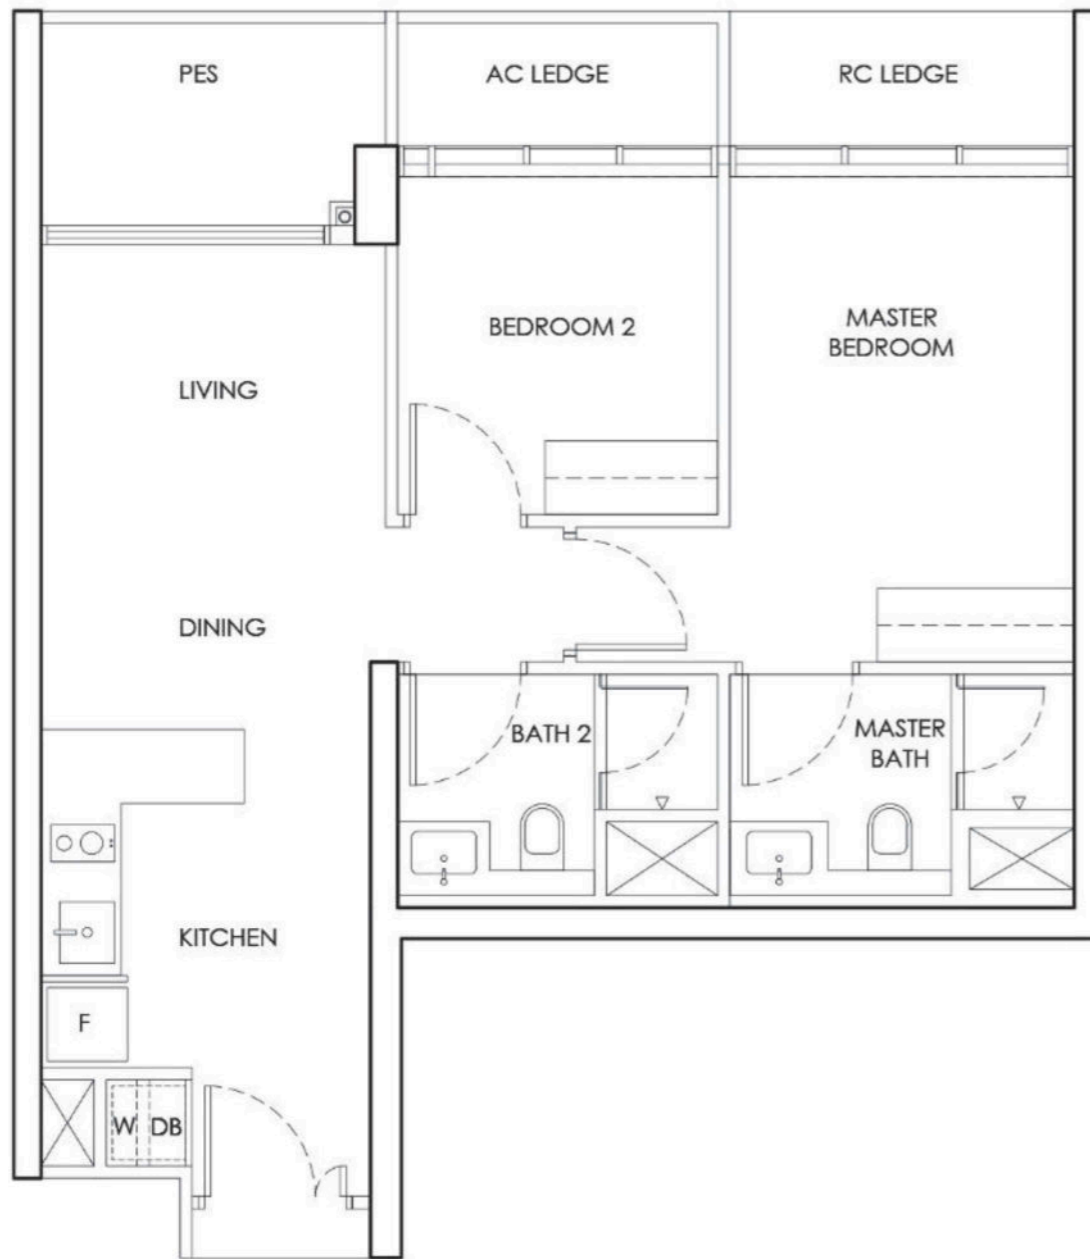

TYPE B1-P
2 Bedroom

Typical = 65 sqm
Upper = 77 sqm

Area includes AC ledges and balcony.
RC ledges and voids are excluded from the strata area.

TYPE B2
2 Bedroom

Typical = 68 sqm
Upper = 81 sqm

Area includes AC ledges and balcony.
RC ledges and voids are excluded from the strata area.

TYPE B2a-m
2 Bedroom

Typical = 69 sqm
Upper = 82 sqm

Area includes AC ledges and balcony.
RC ledges and voids are excluded from the strata area.

**2 BEDROOM
SHOW UNIT**

TYPE C1
3 Bedroom

Typical = 85 sqm
Upper = 103 sqm

Area includes AC ledges and balcony.
RC ledges and voids are excluded from the strata area.

TYPE C1a
3 Bedroom

Typical = 87 sqm
Upper = 104 sqm

Area includes AC ledges and balcony.
RC ledges and voids are excluded from the strata area.

**5 BEDROOM
SHOW UNIT**