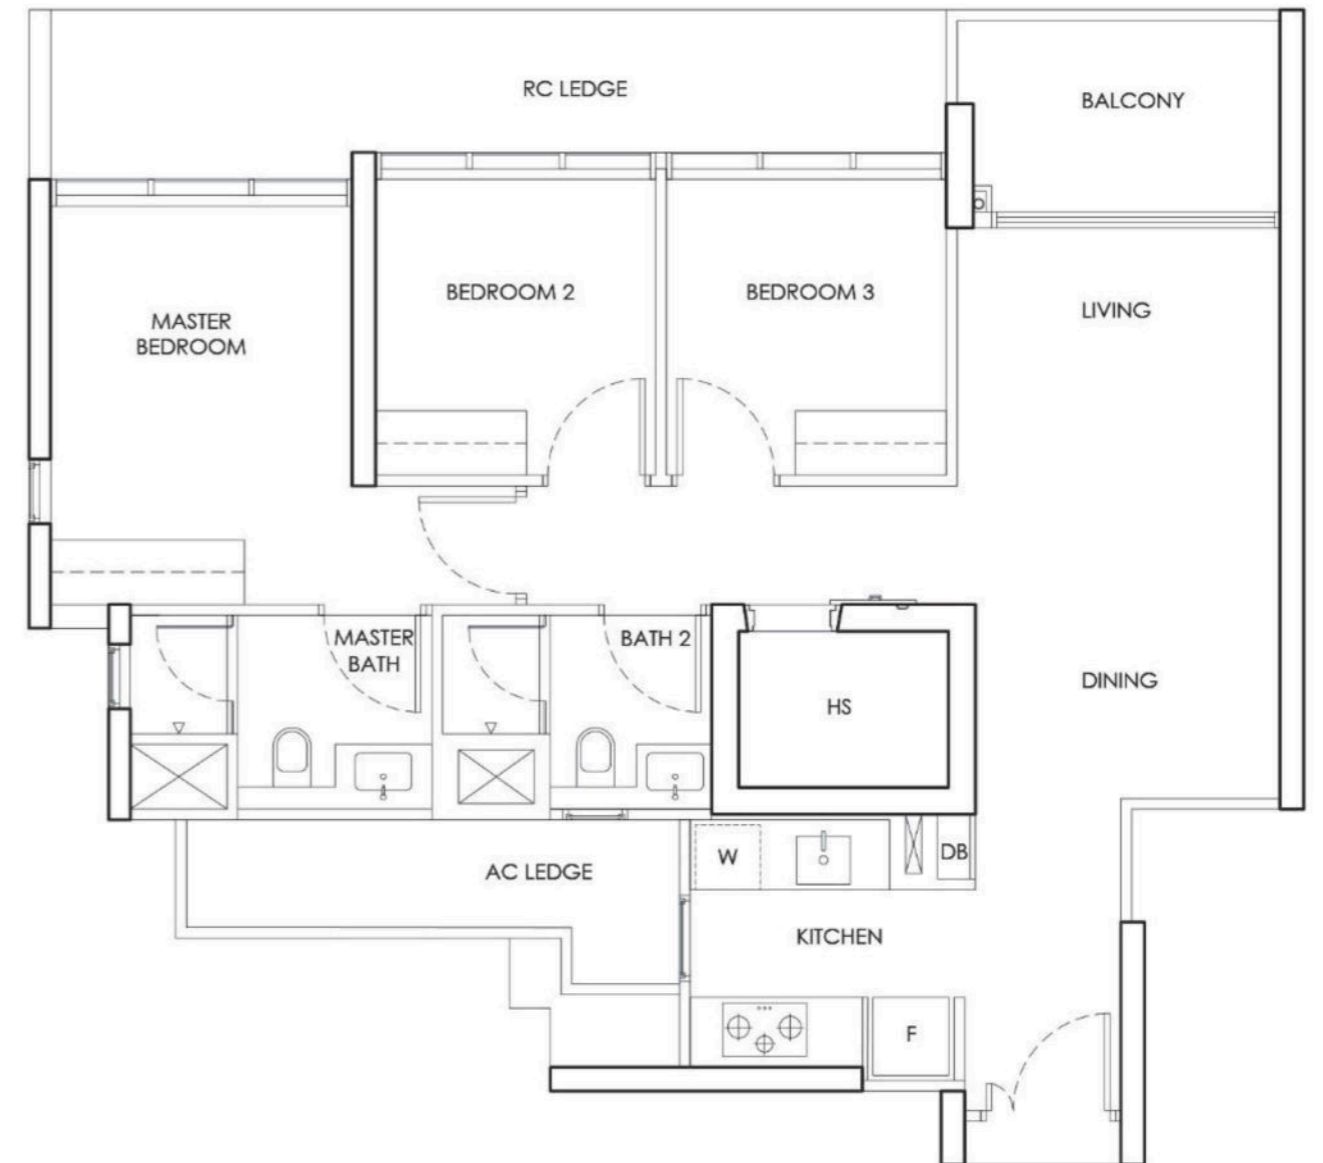

TYPE B2a-m
2 Bedroom

Typical = 69 sqm
Upper = 82 sqm

Area includes AC ledges and balcony.
RC ledges and voids are excluded from the strata area.

**2 BEDROOM
SHOW UNIT**

TYPE C1
3 Bedroom

Typical = 85 sqm
Upper = 103 sqm

Area includes AC ledges and balcony.
RC ledges and voids are excluded from the strata area.

TYPE C1a
3 Bedroom

Typical = 87 sqm
Upper = 104 sqm

Area includes AC ledges and balcony.
RC ledges and voids are excluded from the strata area.

TYPE C1b
3 Bedroom

Typical = 89 sqm

Area includes AC ledges and balcony.
RC ledges and voids are excluded from the strata area.

TYPE C2
3 Bedroom

Typical = 95 sqm
Upper = 112 sqm

Area includes AC ledges and balcony.
RC ledges and voids are excluded from the strata area.

TYPE C2a
3 Bedroom

Typical = 96 sqm

Area includes AC ledges and balcony.
RC ledges and voids are excluded from the strata area.

TYPE C3
3 Bedroom

Typical = 112 sqm
Upper = 138 sqm

Area includes AC ledges and balcony.
RC ledges and voids are excluded from the strata area.