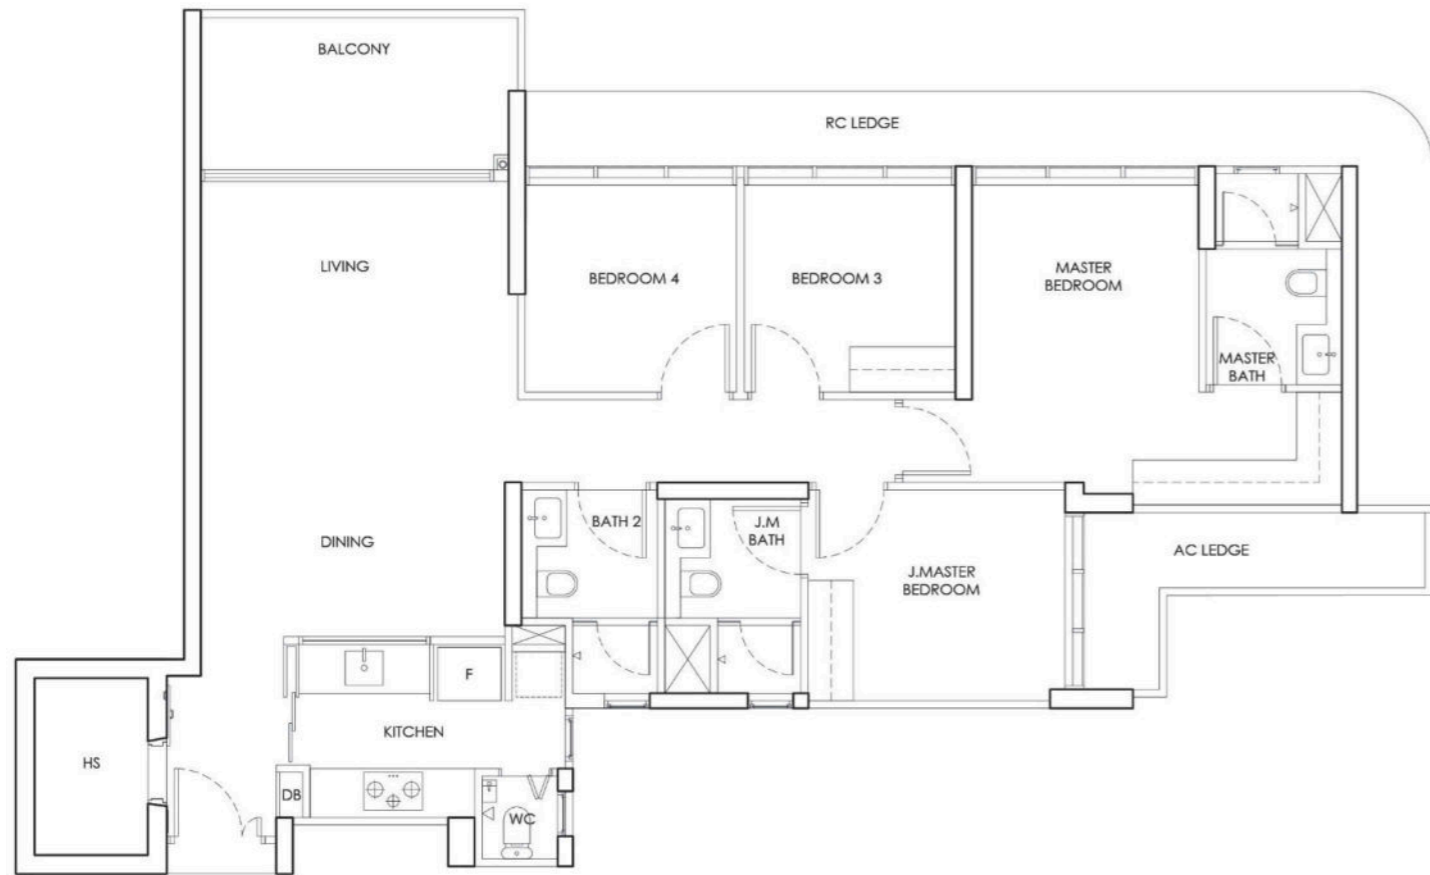

**3 BEDROOM
SHOW UNIT**

TYPE D1
4 Bedroom

Typical = 124 sqm
Upper = 150 sqm

Area includes AC ledges and balcony.
RC ledges and voids are excluded from the strata area.

TYPE D2
4 Bedroom

Typical = 129 sqm
Upper = 156 sqm

Area includes AC ledges and balcony.
RC ledges and voids are excluded from the strata area.

TYPE E1
5 Bedroom

Typical = 144 sqm
Upper = 171 sqm

Area includes AC ledges and balcony.
RC ledges and voids are excluded from the strata area.

**5 BEDROOM
SHOW UNIT**