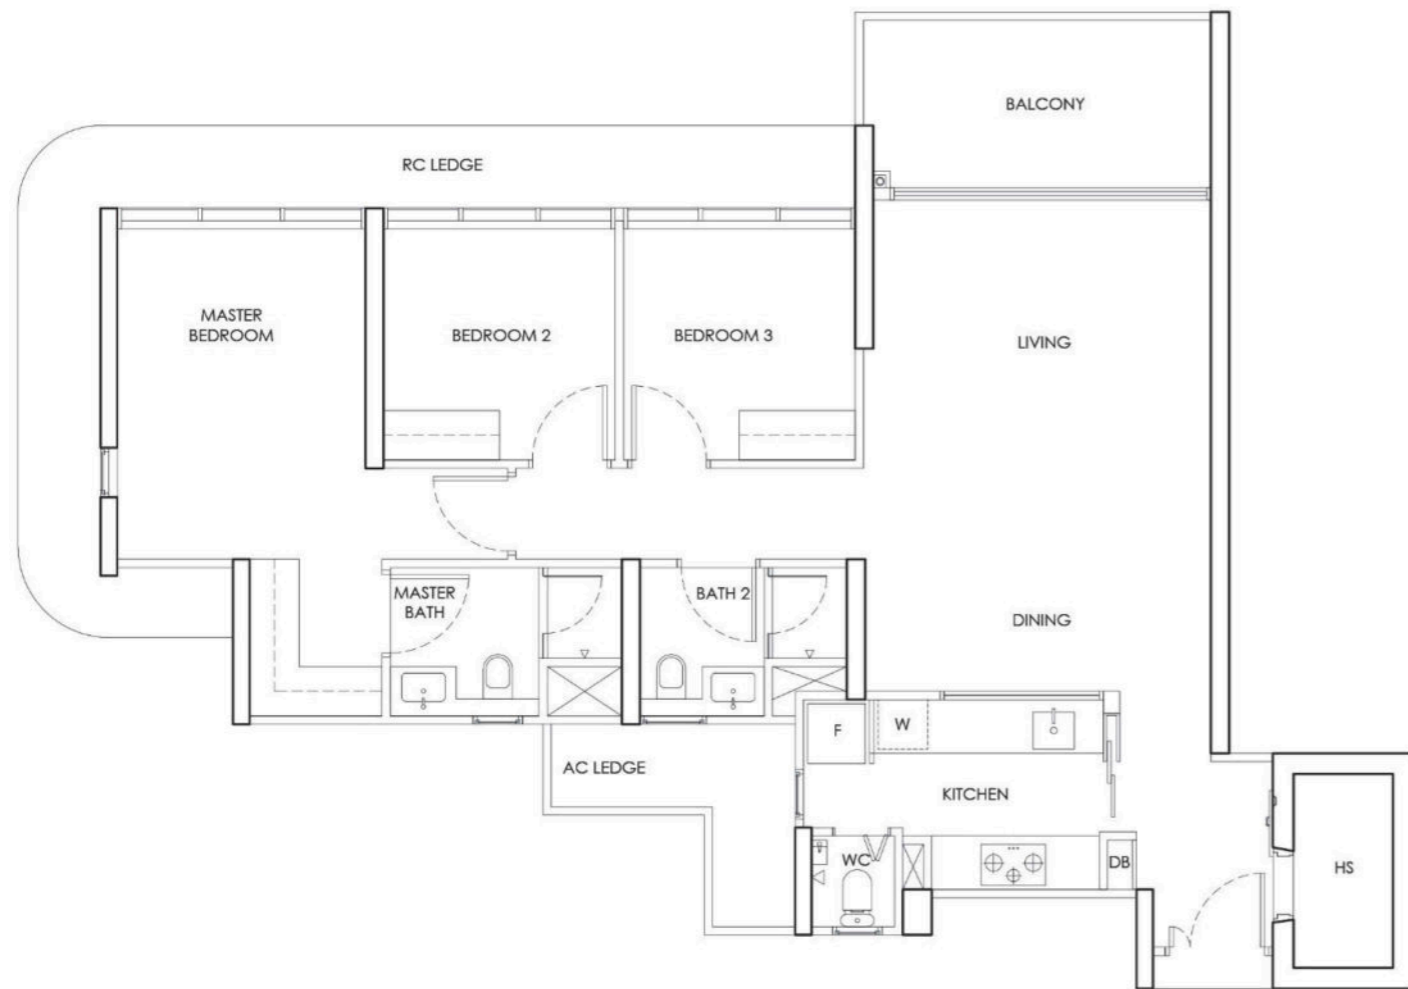

TYPE C1b
3 Bedroom

Typical = 89 sqm

Area includes AC ledges and balcony.
RC ledges and voids are excluded from the strata area.

TYPE C2
3 Bedroom

Typical = 95 sqm
Upper = 112 sqm

Area includes AC ledges and balcony.
RC ledges and voids are excluded from the strata area.

TYPE C2a
3 Bedroom

Typical = 96 sqm

Area includes AC ledges and balcony.
RC ledges and voids are excluded from the strata area.

TYPE C3
3 Bedroom

Typical = 112 sqm
Upper = 138 sqm

Area includes AC ledges and balcony.
RC ledges and voids are excluded from the strata area.

TYPE C3a
3 Bedroom

Typical = 112 sqm
Upper = 139 sqm

Area includes AC ledges and balcony.
RC ledges and voids are excluded from the strata area.

TYPE C3b
3 Bedroom

Typical = 114 sqm
Upper = 140 sqm

Area includes AC ledges and balcony.
RC ledges and voids are excluded from the strata area.

**3 BEDROOM
SHOW UNIT**

TYPE D1
4 Bedroom

Typical = 124 sqm
Upper = 150 sqm

Area includes AC ledges and balcony.
RC ledges and voids are excluded from the strata area.

TYPE D2
4 Bedroom

Typical = 129 sqm
Upper = 156 sqm