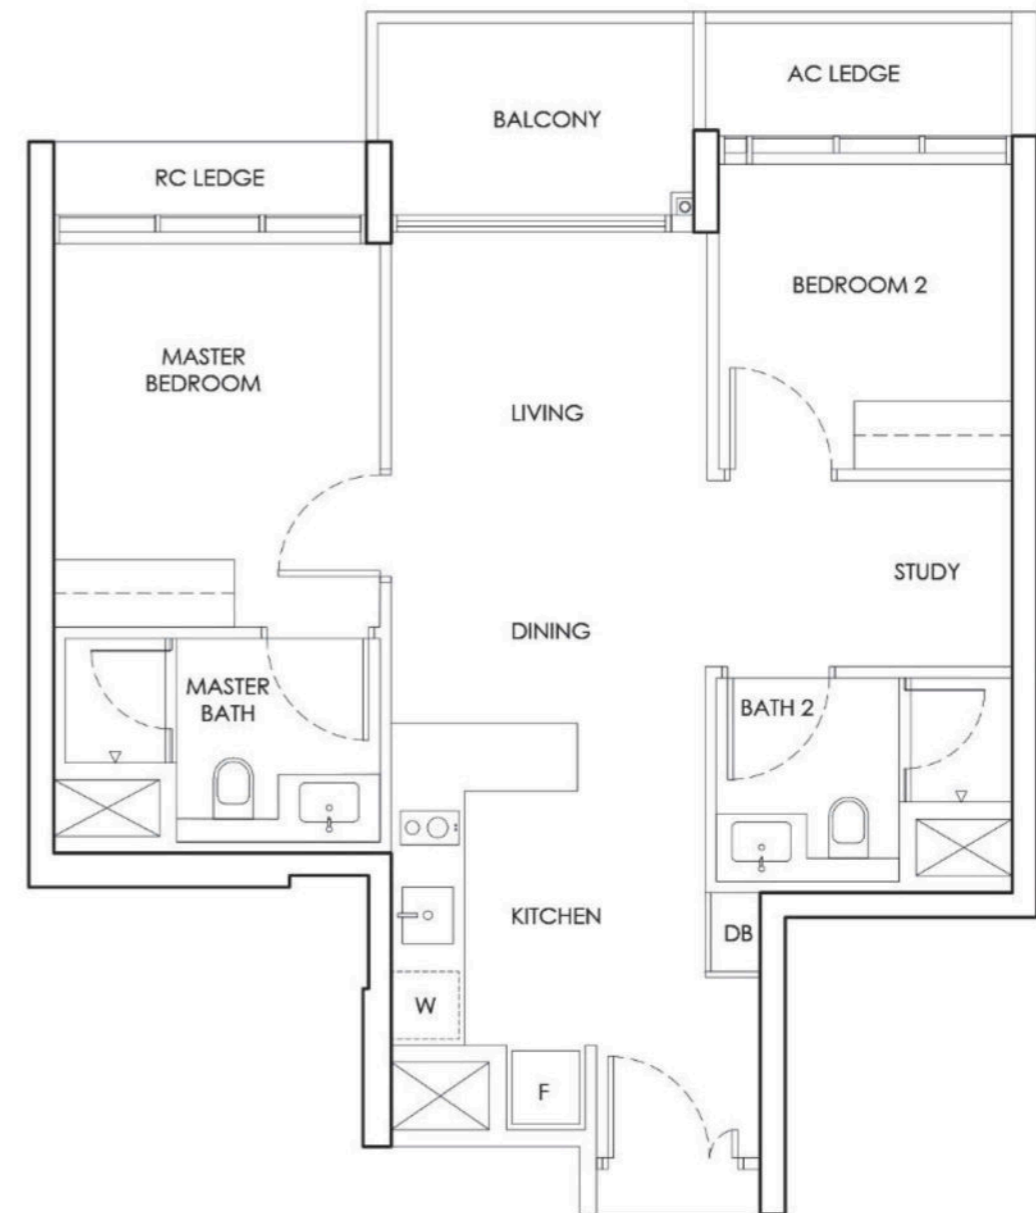

TYPE B1-P
2 Bedroom

Typical = 65 sqm
Upper = 77 sqm

Area includes AC ledges and balcony.
RC ledges and voids are excluded from the strata area.

TYPE B2
2 Bedroom

Typical = 68 sqm
Upper = 81 sqm

Area includes AC ledges and balcony.
RC ledges and voids are excluded from the strata area.

TYPE B2a-m
2 Bedroom

Typical = 69 sqm
Upper = 82 sqm

Area includes AC ledges and balcony.
RC ledges and voids are excluded from the strata area.

**2 BEDROOM
SHOW UNIT**

TYPE C1
3 Bedroom

Typical = 85 sqm
Upper = 103 sqm

Area includes AC ledges and balcony.
RC ledges and voids are excluded from the strata area.

TYPE C1a
3 Bedroom

Typical = 87 sqm
Upper = 104 sqm

Area includes AC ledges and balcony.
RC ledges and voids are excluded from the strata area.

**5 BEDROOM
SHOW UNIT**