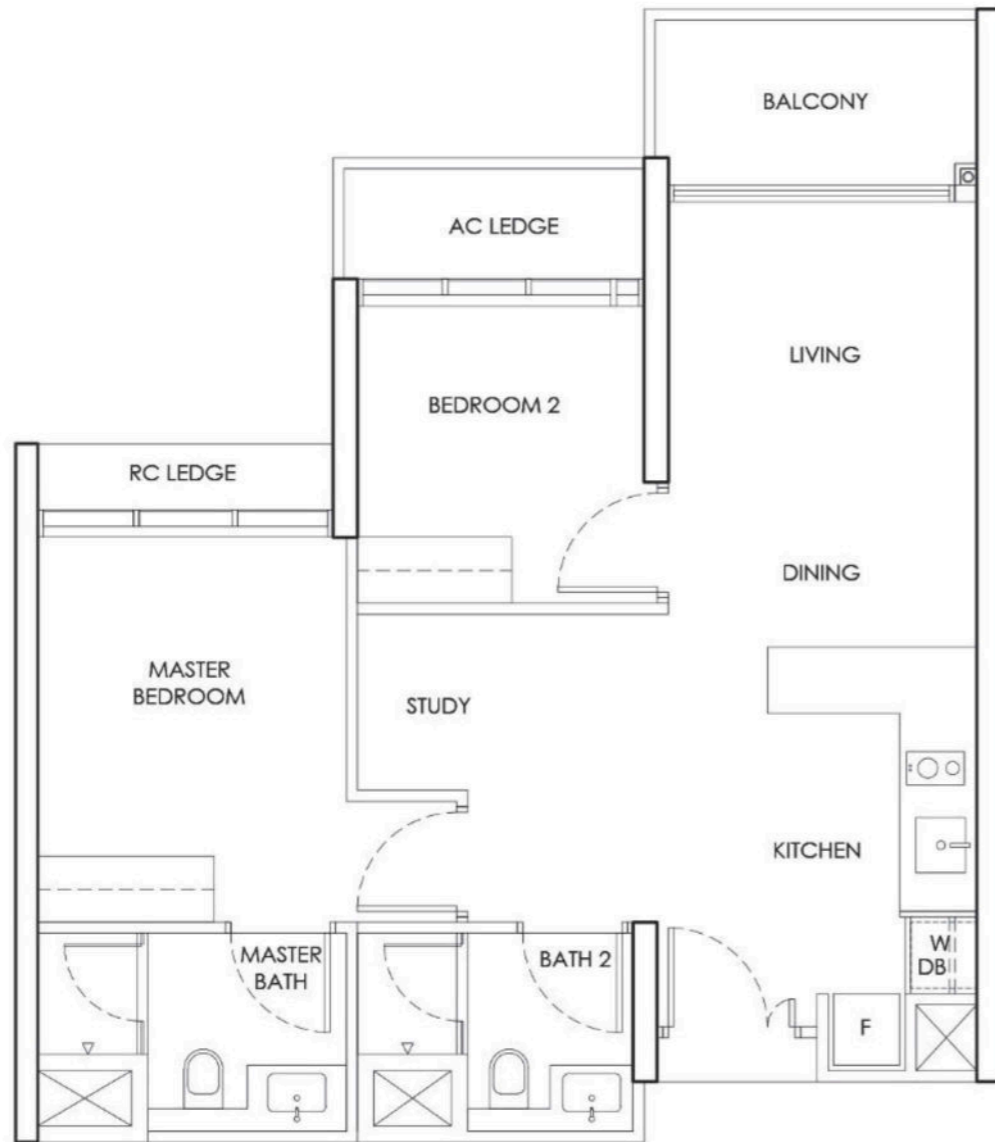

TYPE B1-P
2 Bedroom

Typical = 65 sqm
Upper = 77 sqm

Area includes AC ledges and balcony.
RC ledges and voids are excluded from the strata area.

TYPE B2
2 Bedroom

Typical = 68 sqm
Upper = 81 sqm

Area includes AC ledges and balcony.
RC ledges and voids are excluded from the strata area.

TYPE B2a-m
2 Bedroom

Typical = 69 sqm
Upper = 82 sqm

Area includes AC ledges and balcony.
RC ledges and voids are excluded from the strata area.

**2 BEDROOM
SHOW UNIT**

TYPE C1
3 Bedroom

Typical = 85 sqm
Upper = 103 sqm

Area includes AC ledges and balcony.
RC ledges and voids are excluded from the strata area.

TYPE C1a
3 Bedroom

Typical = 87 sqm
Upper = 104 sqm

Area includes AC ledges and balcony.
RC ledges and voids are excluded from the strata area.

**5 BEDROOM
SHOW UNIT**