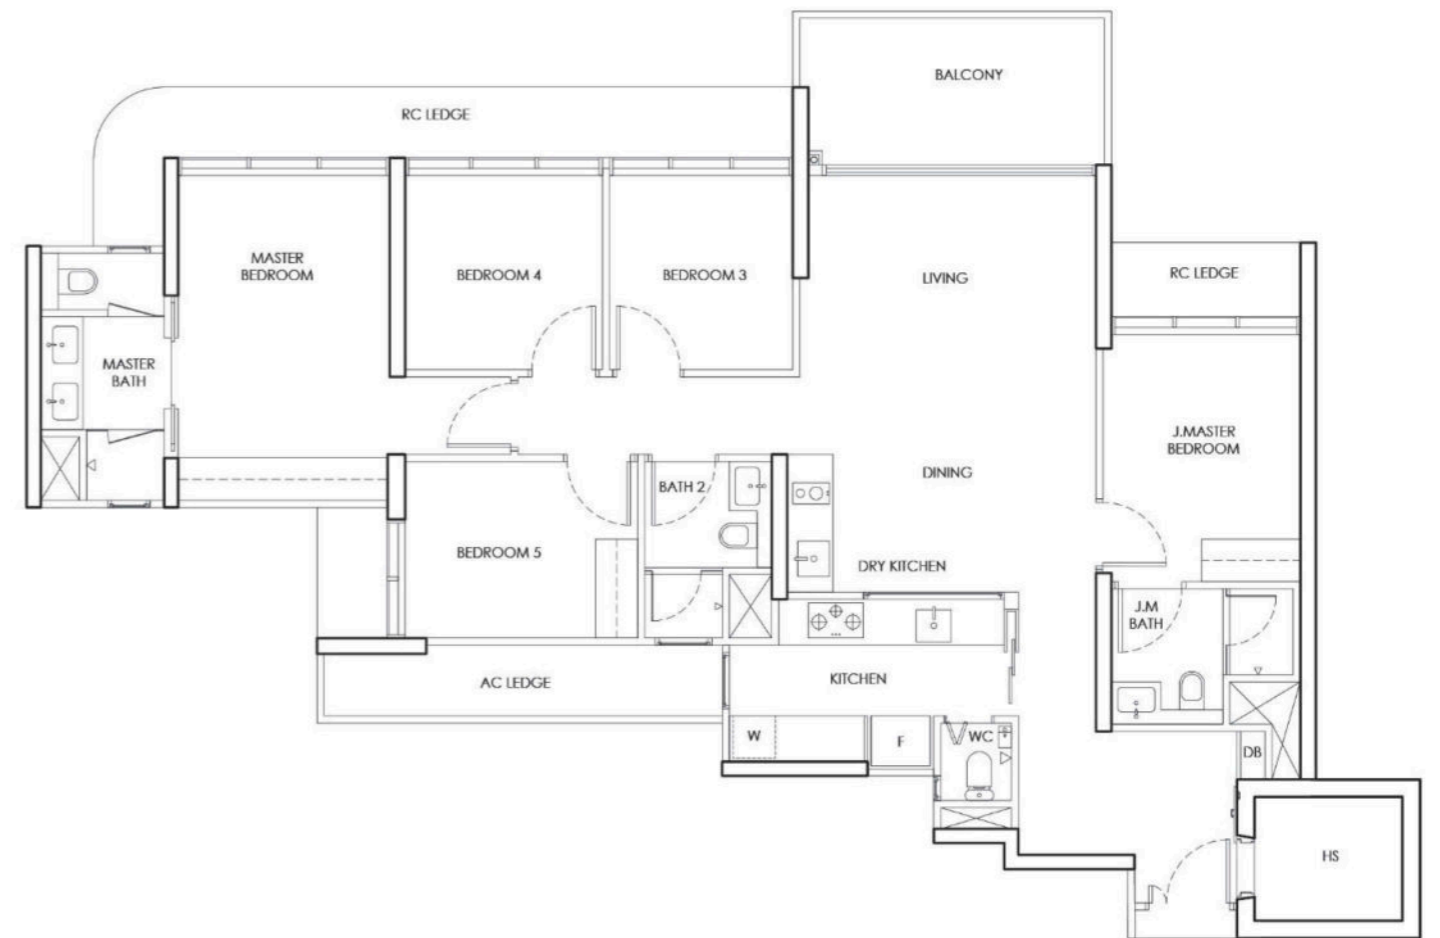

**3 BEDROOM
SHOW UNIT**

TYPE D1
4 Bedroom

Typical = 124 sqm
Upper = 150 sqm

Area includes AC ledges and balcony.
RC ledges and voids are excluded from the strata area.

TYPE D2
4 Bedroom

Typical = 129 sqm
Upper = 156 sqm

Area includes AC ledges and balcony.
RC ledges and voids are excluded from the strata area.

TYPE E1
5 Bedroom

Typical = 144 sqm
Upper = 171 sqm

Area includes AC ledges and balcony.
RC ledges and voids are excluded from the strata area.

**5 BEDROOM
SHOW UNIT**