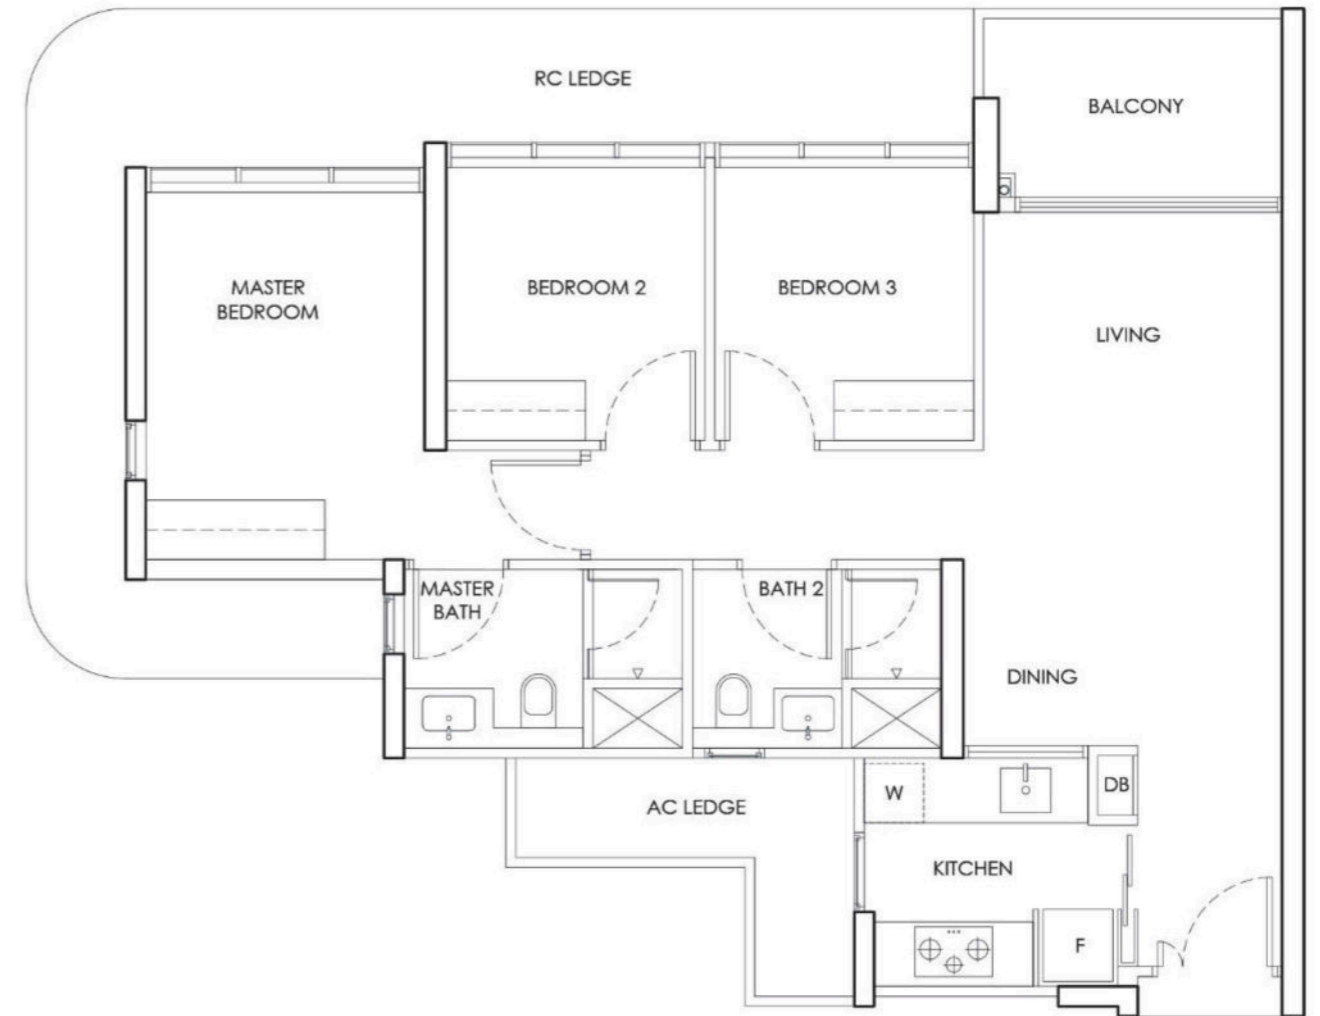

TYPE B1-P
2 Bedroom

Typical = 65 sqm
Upper = 77 sqm

Area includes AC ledges and balcony.
RC ledges and voids are excluded from the strata area.

TYPE B2
2 Bedroom

Typical = 68 sqm
Upper = 81 sqm

Area includes AC ledges and balcony.
RC ledges and voids are excluded from the strata area.

TYPE B2a-m
2 Bedroom

Typical = 69 sqm
Upper = 82 sqm

Area includes AC ledges and balcony.
RC ledges and voids are excluded from the strata area.

**2 BEDROOM
SHOW UNIT**

TYPE C1
3 Bedroom

Typical = 85 sqm
Upper = 103 sqm

Area includes AC ledges and balcony.
RC ledges and voids are excluded from the strata area.

TYPE C1a
3 Bedroom

Typical = 87 sqm
Upper = 104 sqm

Area includes AC ledges and balcony.
RC ledges and voids are excluded from the strata area.

TYPE C1b
3 Bedroom

Typical = 89 sqm

Area includes AC ledges and balcony.
RC ledges and voids are excluded from the strata area.

TYPE C2
3 Bedroom

Typical = 95 sqm
Upper = 112 sqm

Area includes AC ledges and balcony.
RC ledges and voids are excluded from the strata area.