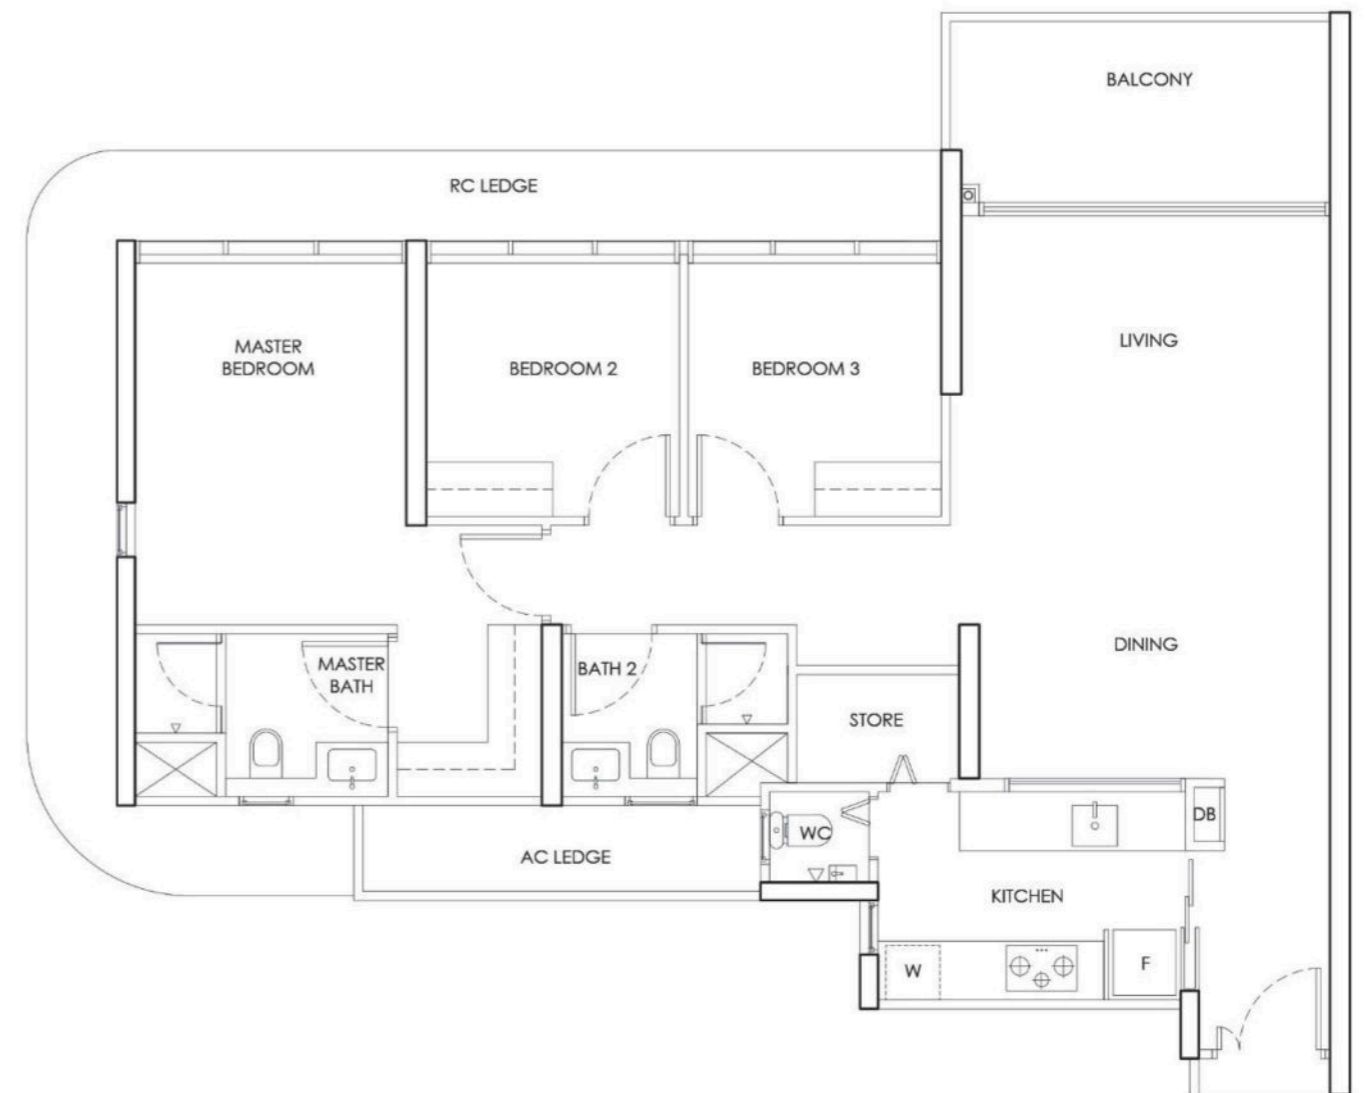

TYPE C1b
3 Bedroom

Typical = 89 sqm

Area includes AC ledges and balcony.
RC ledges and voids are excluded from the strata area.

TYPE C2
3 Bedroom

Typical = 95 sqm
Upper = 112 sqm

Area includes AC ledges and balcony.
RC ledges and voids are excluded from the strata area.

TYPE C2a
3 Bedroom

Typical = 96 sqm

Area includes AC ledges and balcony.
RC ledges and voids are excluded from the strata area.

TYPE C3
3 Bedroom

Typical = 112 sqm
Upper = 138 sqm

Area includes AC ledges and balcony.
RC ledges and voids are excluded from the strata area.

TYPE C3a
3 Bedroom

Typical = 112 sqm
Upper = 139 sqm

Area includes AC ledges and balcony.
RC ledges and voids are excluded from the strata area.

TYPE C3b
3 Bedroom

Typical = 114 sqm
Upper = 140 sqm

Area includes AC ledges and balcony.
RC ledges and voids are excluded from the strata area.

**3 BEDROOM
SHOW UNIT**

TYPE D1
4 Bedroom

Typical = 124 sqm
Upper = 150 sqm

Area includes AC ledges and balcony.
RC ledges and voids are excluded from the strata area.

TYPE D2
4 Bedroom

Typical = 129 sqm
Upper = 156 sqm