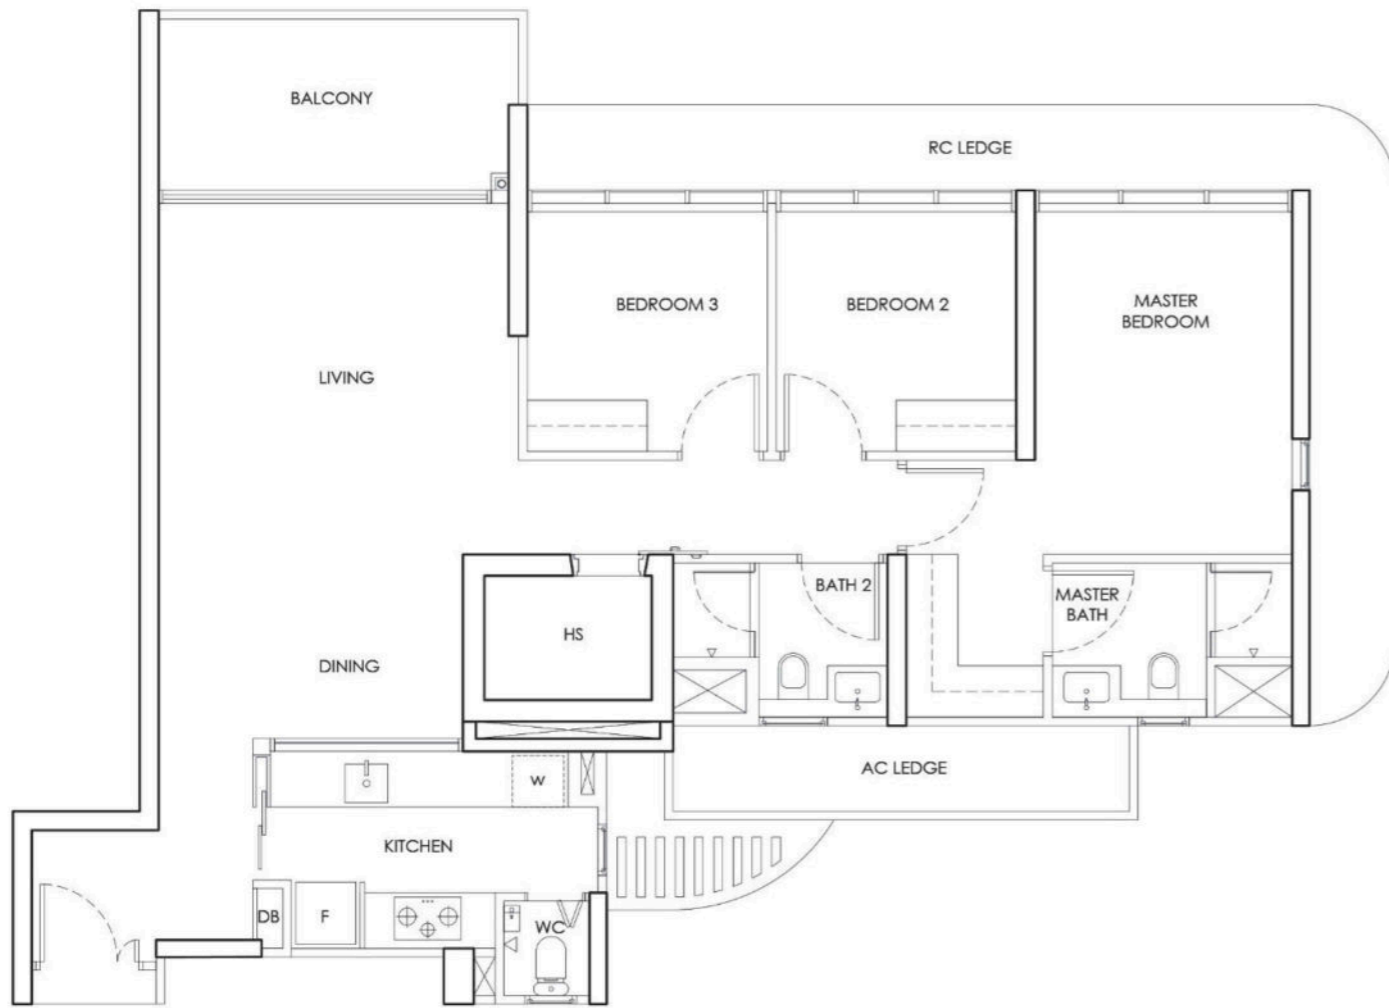

TYPE C3a
3 Bedroom

Typical = 112 sqm
Upper = 139 sqm

Area includes AC ledges and balcony.
RC ledges and voids are excluded from the strata area.

TYPE C3b
3 Bedroom

Typical = 114 sqm
Upper = 140 sqm

Area includes AC ledges and balcony.
RC ledges and voids are excluded from the strata area.

**3 BEDROOM
SHOW UNIT**

TYPE D1
4 Bedroom

Typical = 124 sqm
Upper = 150 sqm

Area includes AC ledges and balcony.
RC ledges and voids are excluded from the strata area.

TYPE D2
4 Bedroom

Typical = 129 sqm
Upper = 156 sqm

**5 BEDROOM
SHOW UNIT**