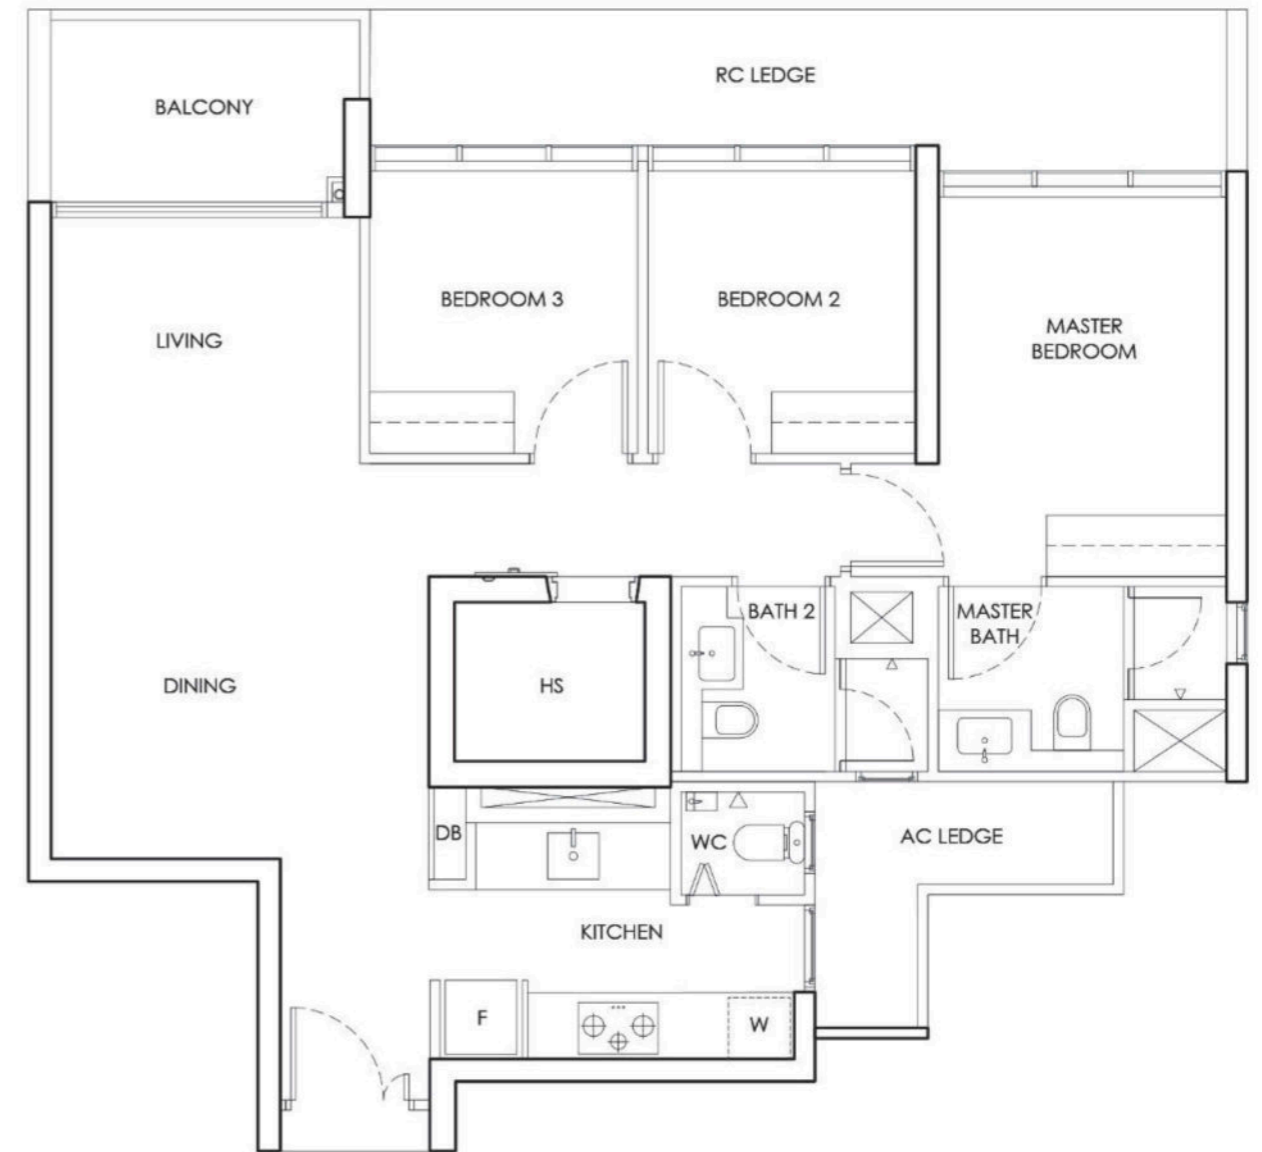

Area includes AC ledges and balcony.
RC ledges and voids are excluded from the strata area.

TYPE C1a
3 Bedroom

Typical = 87 sqm
Upper = 104 sqm

Area includes AC ledges and balcony.
RC ledges and voids are excluded from the strata area.

TYPE C1b
3 Bedroom

Typical = 89 sqm

Area includes AC ledges and balcony.
RC ledges and voids are excluded from the strata area.

TYPE C2
3 Bedroom

Typical = 95 sqm
Upper = 112 sqm

Area includes AC ledges and balcony.
RC ledges and voids are excluded from the strata area.

TYPE C2a
3 Bedroom

Typical = 96 sqm

Area includes AC ledges and balcony.
RC ledges and voids are excluded from the strata area.

TYPE C3
3 Bedroom

Typical = 112 sqm
Upper = 138 sqm

Area includes AC ledges and balcony.
RC ledges and voids are excluded from the strata area.

**5 BEDROOM
SHOW UNIT**