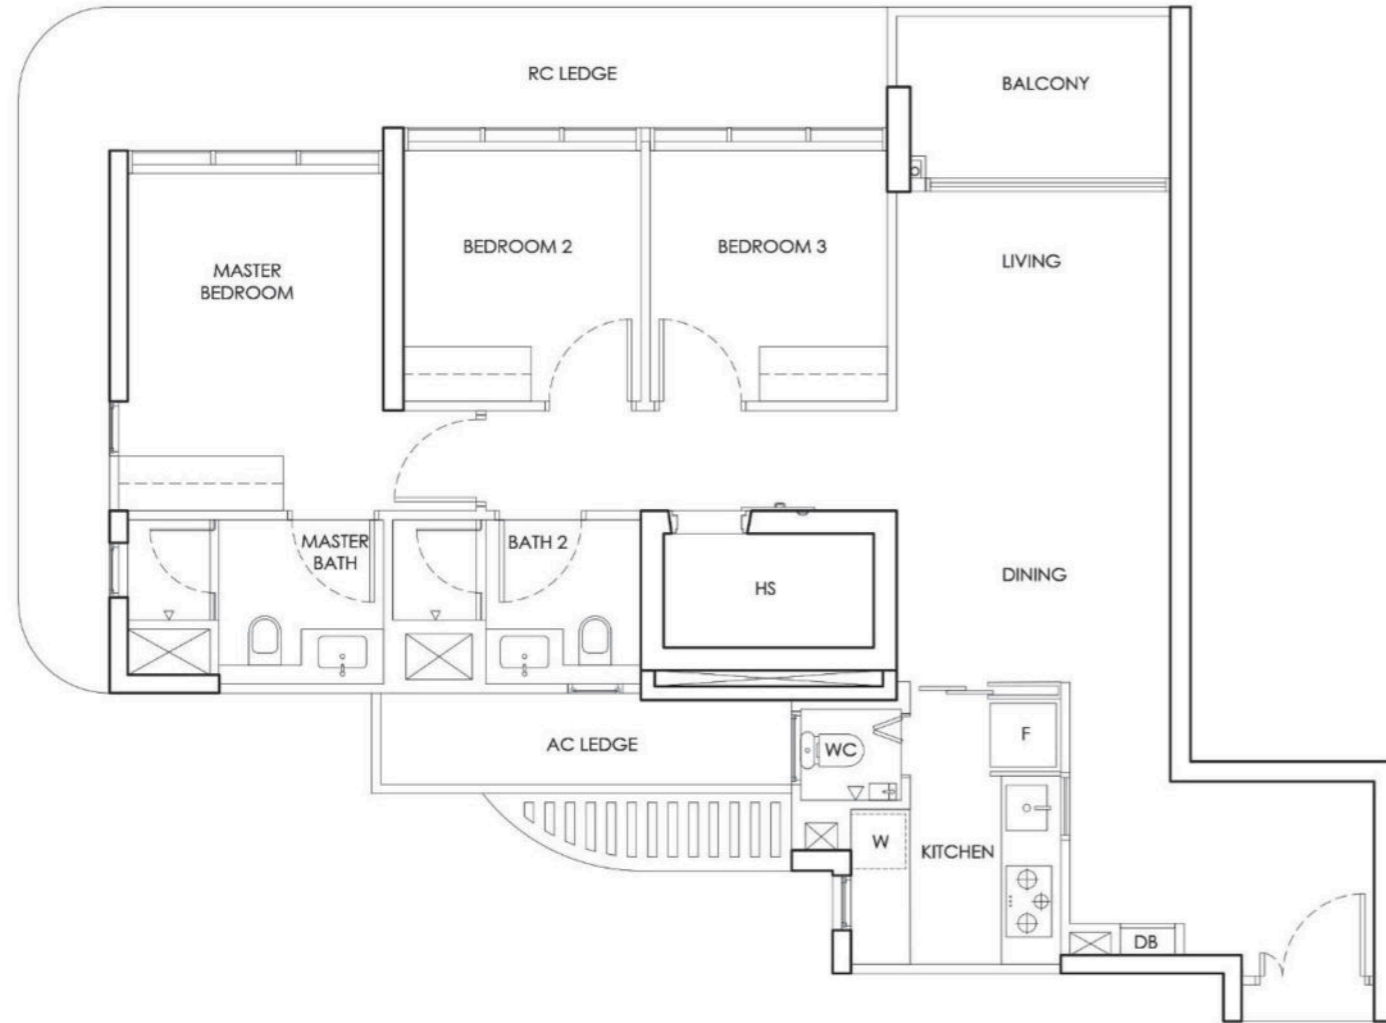

Area includes AC ledges and balcony.
RC ledges and voids are excluded from the strata area.

TYPE C1a
3 Bedroom

Typical = 87 sqm
Upper = 104 sqm

Area includes AC ledges and balcony.
RC ledges and voids are excluded from the strata area.

TYPE C1b
3 Bedroom

Typical = 89 sqm

Area includes AC ledges and balcony.
RC ledges and voids are excluded from the strata area.

TYPE C2
3 Bedroom

Typical = 95 sqm
Upper = 112 sqm

Area includes AC ledges and balcony.
RC ledges and voids are excluded from the strata area.

TYPE C2a
3 Bedroom

Typical = 96 sqm

Area includes AC ledges and balcony.
RC ledges and voids are excluded from the strata area.

TYPE C3
3 Bedroom

Typical = 112 sqm
Upper = 138 sqm

Area includes AC ledges and balcony.
RC ledges and voids are excluded from the strata area.

**5 BEDROOM
SHOW UNIT**