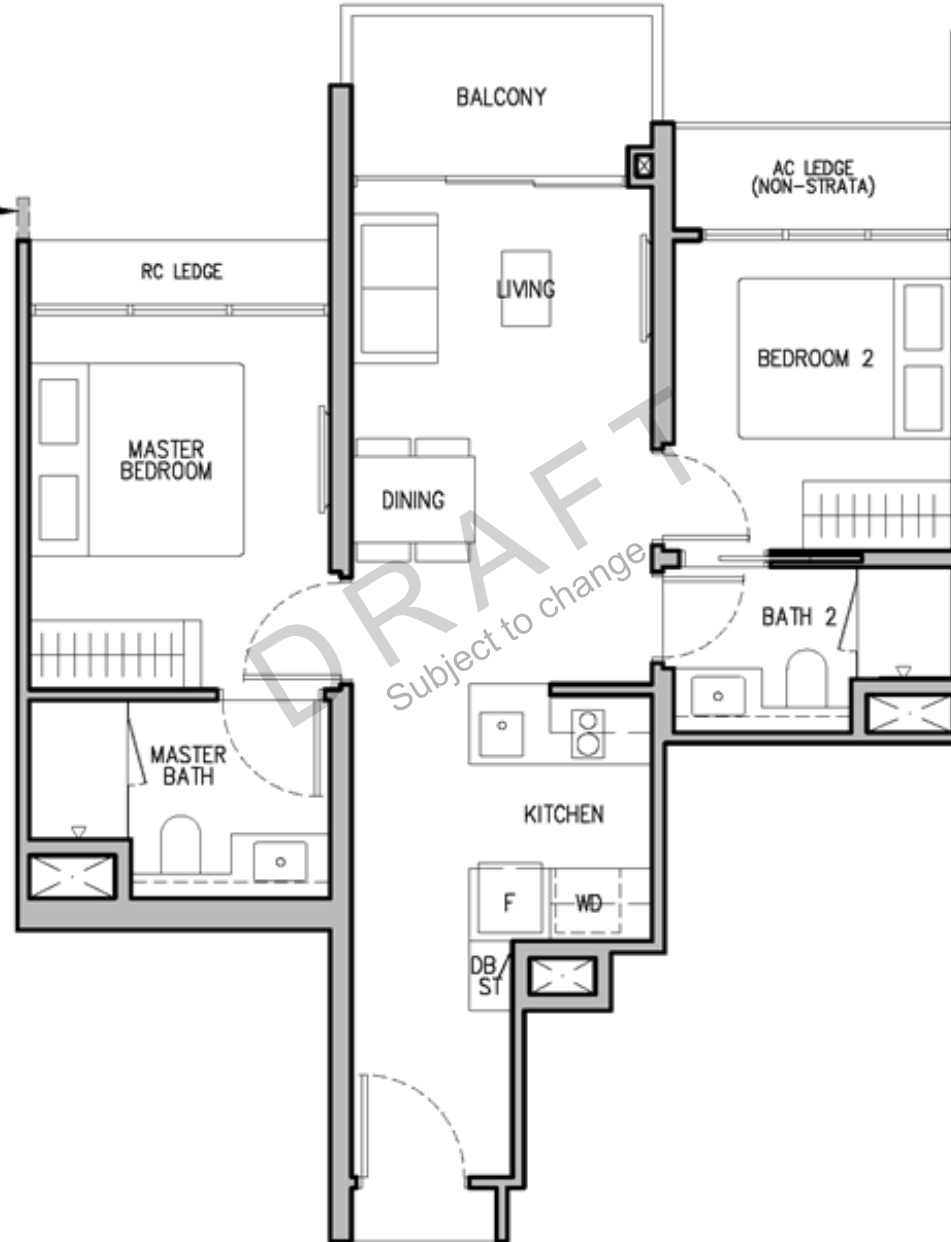

2 – BEDROOM (2 BATH)

Type B2

60sqm/646sqft
(estimated area)

Floor Plans and area are pending authorities' approval and subject to change

WALL FOR
#11-01 to #19-01,
#31-01 to #40-01,
#11-11 to #19-11,
#31-11 to #40-11

N
KEYPLAN IS NOT DRAWN TO SCALE

PLANS ARE NOT DRAWN TO SCALE