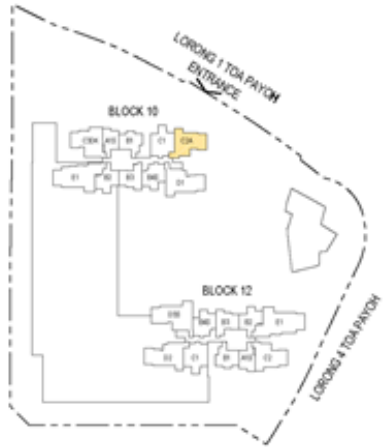

3 – BEDROOM PREMIUM

Type C2A

97sqm/1044sqft
(estimated area)

Floor Plans and area are pending authorities' approval and subject to change

N
KEYPLAN IS NOT DRAWN TO SCALE

PLANS ARE NOT DRAWN TO SCALE